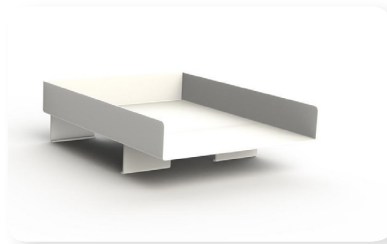

Paper Tray
SKU: EDOPT-W