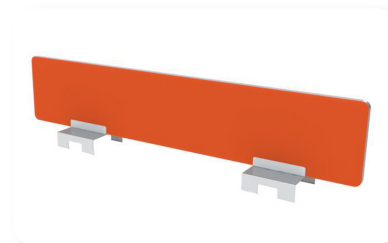

# ACCESSORIES

scale<sup>1:1</sup>

## EYHOV Privacy Screens

Side Privacy Screen w/ bag Hook  
SKU: SPS

Front Privacy Screen  
SKU: RFPSS

Wide Front Privacy Screen  
SKU: EFPSW