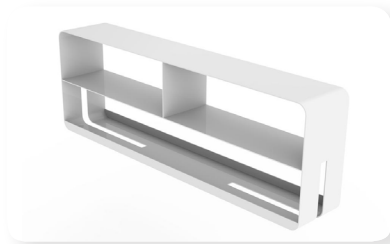

EYHOV Organizers

Loop Shelf
SKU: LOOSH-W