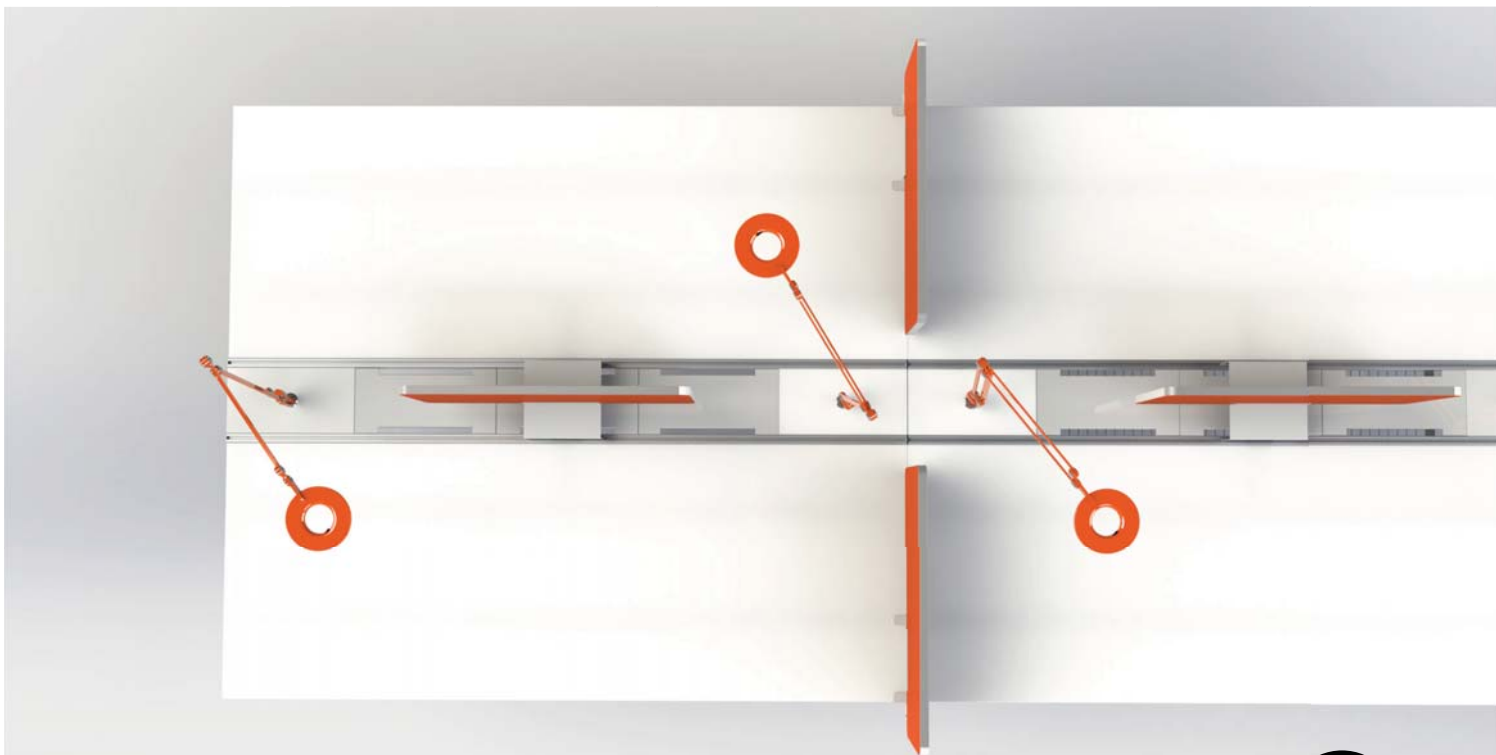

# scale<sup>1:1</sup>

The LINK Task Light by Pablo Designs, integrates state of the art LED lighting with the EYHOV Workstations.

# Link Light

scale<sup>1:1</sup>

## Finish Options

White

Silver

Black

Orange

Link Light Designed by Peter Stathis for Pablo Designs, the Link Light is a fully articulated task lamp using energy efficient LED technology. Link Light lasts for 50K hours or 25 years of daily use and uses only 7W of power.