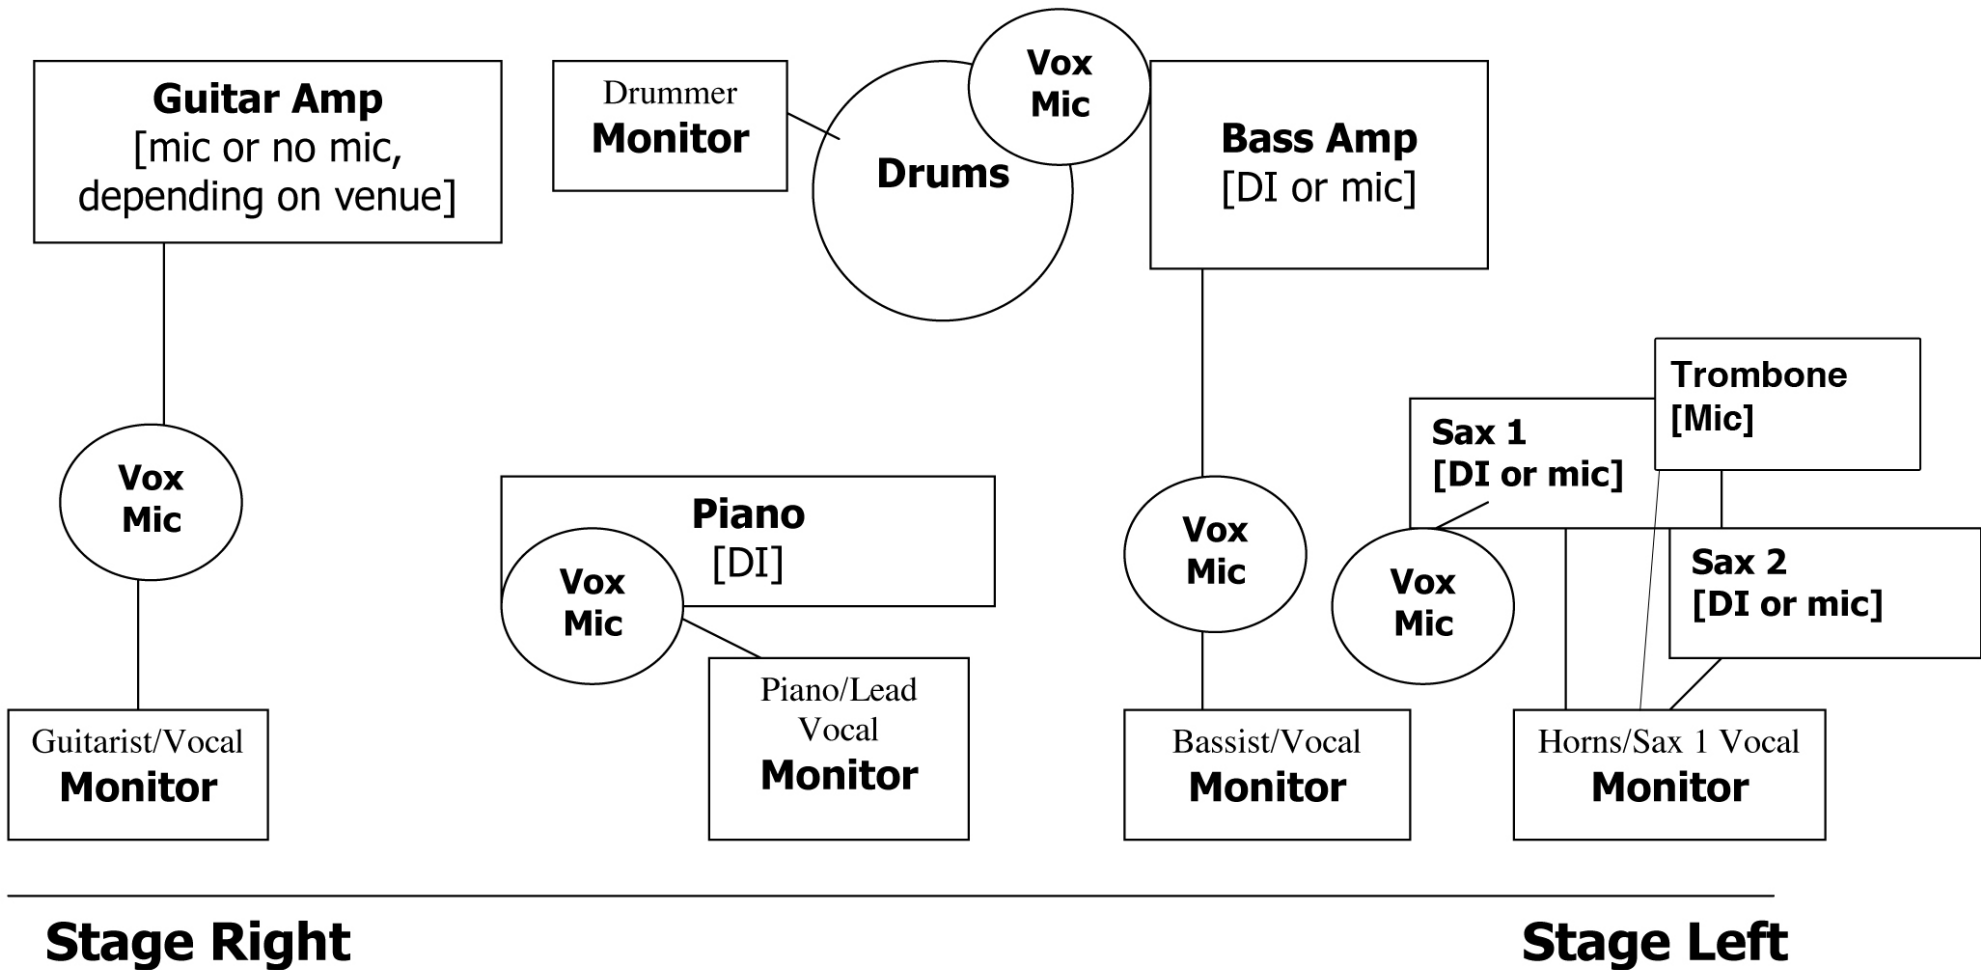

Victor Wainwright and the WildRoots - Stage Plot 7 piece ensemble

Contact: Stephen Dees - sldmusic@mindspring.com - 386.689-5380
Victor Wainwright - vic91218@aol.com - 901.598.8347

THANK YOU!!