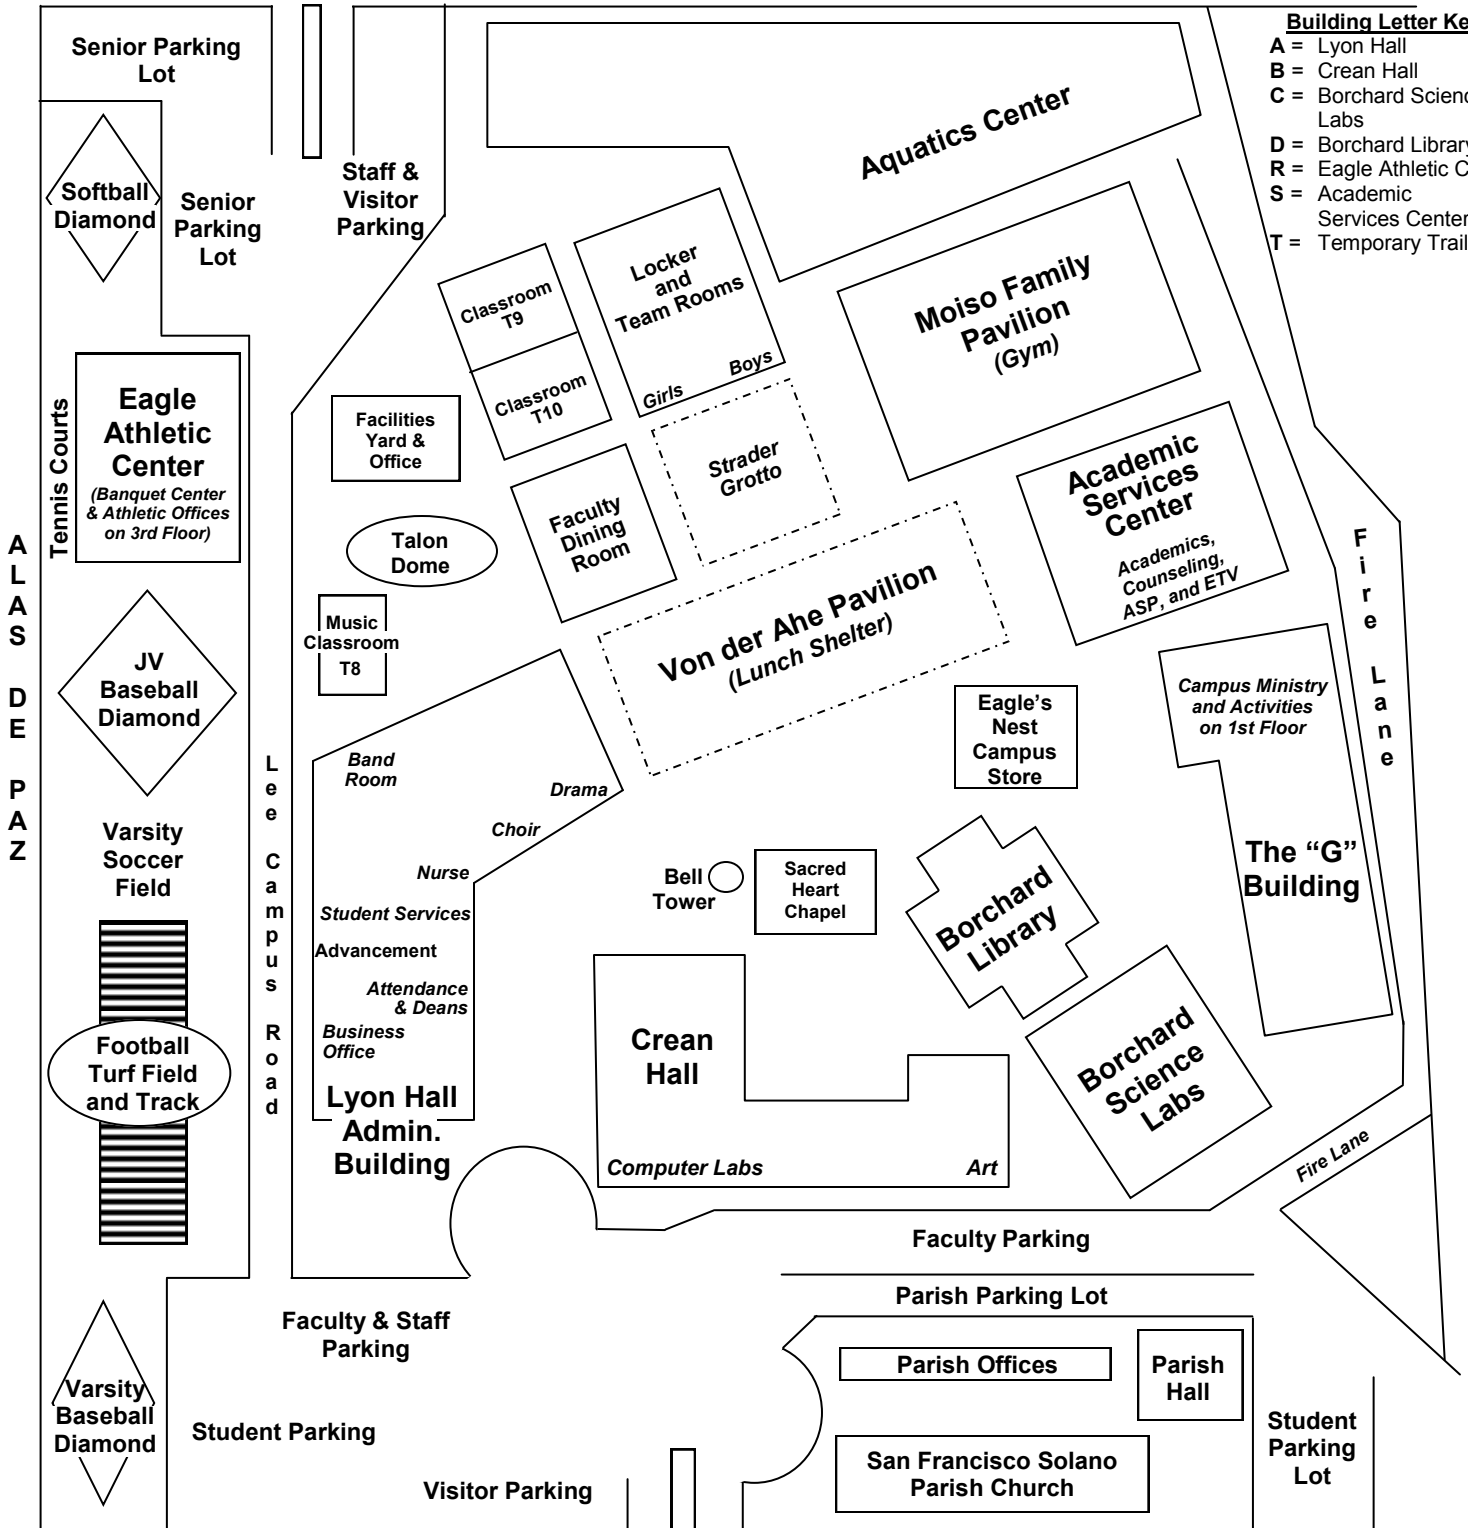

Santa Margarita Catholic High School CAMPUS MAP

22062 Antonio Parkway * Rancho Santa Margarita, CA 92688
(949) 766-6000 * FAX (949) 766-6005

Dove Canyon Gate

Map not to scale

PLANO TRABUCO

Coto Gate

Building Letter Key

- A = Lyon Hall
- B = Crean Hall
- C = Borchard Science Labs
- D = Borchard Library
- R = Eagle Athletic Ctr
- S = Academic Services Center
- T = Temporary Trailers

ANTONIO PARKWAY