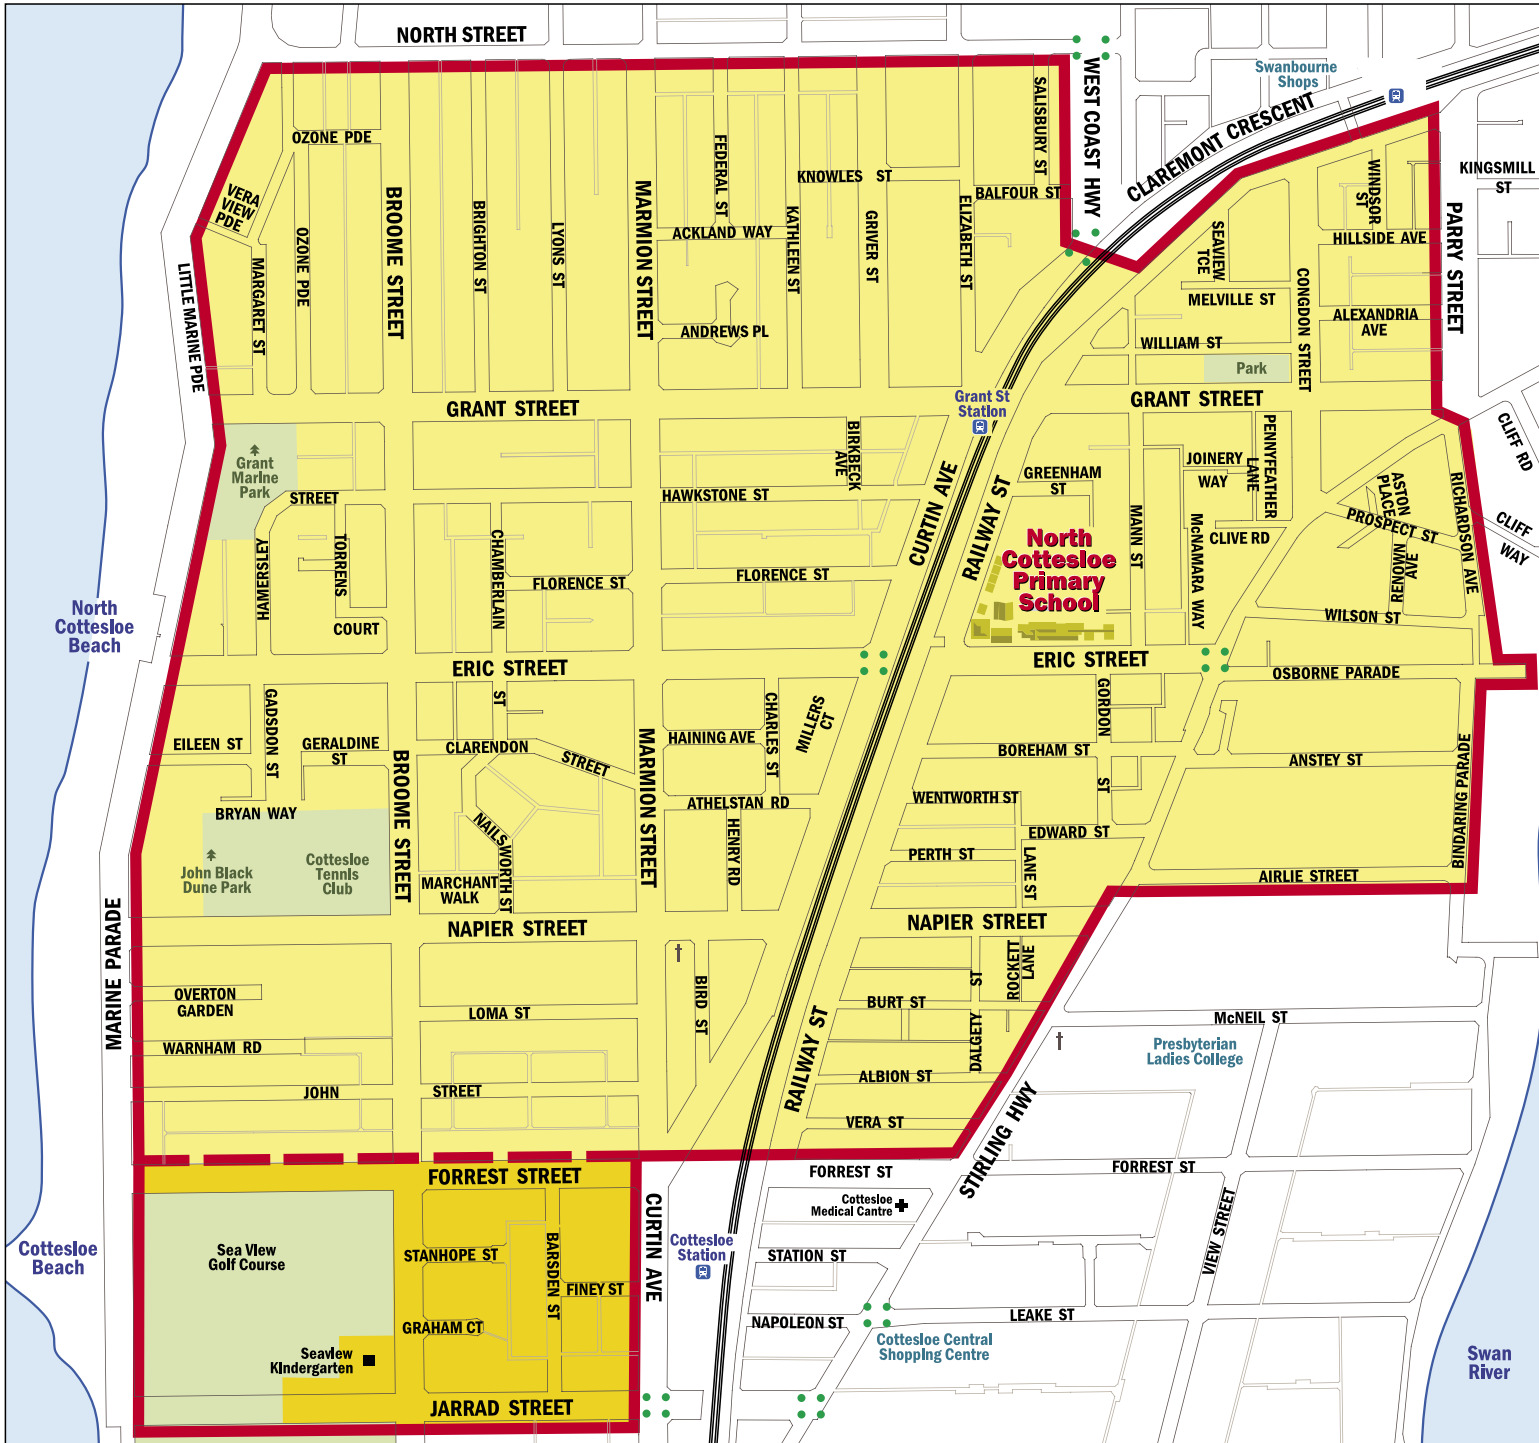

# North Cottesloe Primary School

## LOCAL AREA INTAKE MAP

Catchment Boundary

Pre-Primary to Year 7 Students

Kindergarten Students