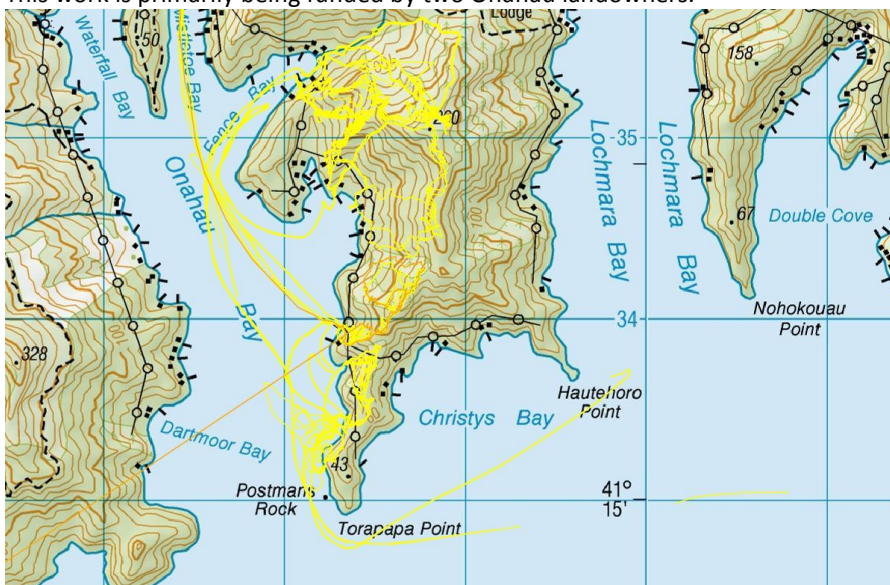

Marlborough Sounds Restoration Trust

21 November 2016 WILDING PINE PROGRAMME REPORT

The following work has been completed since August.

QUEEN CHARLOTTE SOUND

Follow-up control of seedlings and missed trees at Onahau Bay has progressed over October and November. High densities of seedlings were encountered in places, particularly where trees had been felled previously. This work is primarily being funded by two Onahau landowners.

Follow-up control was also undertaken at The Snout, where trees had previously been felled by Marlborough Lines. Once again, landowners contributed to this work.