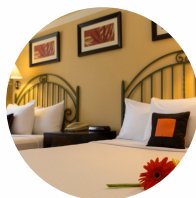

Standard

Studio

Superior

Suite

DETAILS

Beds	King, Queen, or 2 Double	Queen	King	King or Queen
Max. Persons	2-4	2	3	4
AMENITIES				
Room View — Savannah/Capital City	✓		✓	✓
Room View — Courtyard/Pool	✓	✓	✓	✓
WiFi & High Speed Internet	✓	✓	✓	✓
iPod Station			✓	✓
In-Room Safe	✓	✓	✓	✓
LCD/HD Television	✓	✓	✓	✓
Cable Television	✓	✓	✓	✓
Coffee Maker	✓	✓	✓	✓
Refrigerator	✓	✓	✓	✓
Kitchenette (cook-top, microwave)				✓
Living Area				✓
Hair Dryer	✓	✓	✓	✓
Bath Products	✓	✓	✓	✓
Balcony			✓	✓
Clock Radio	✓	✓	✓	✓
Iron & Ironing Board	✓	✓	✓	✓