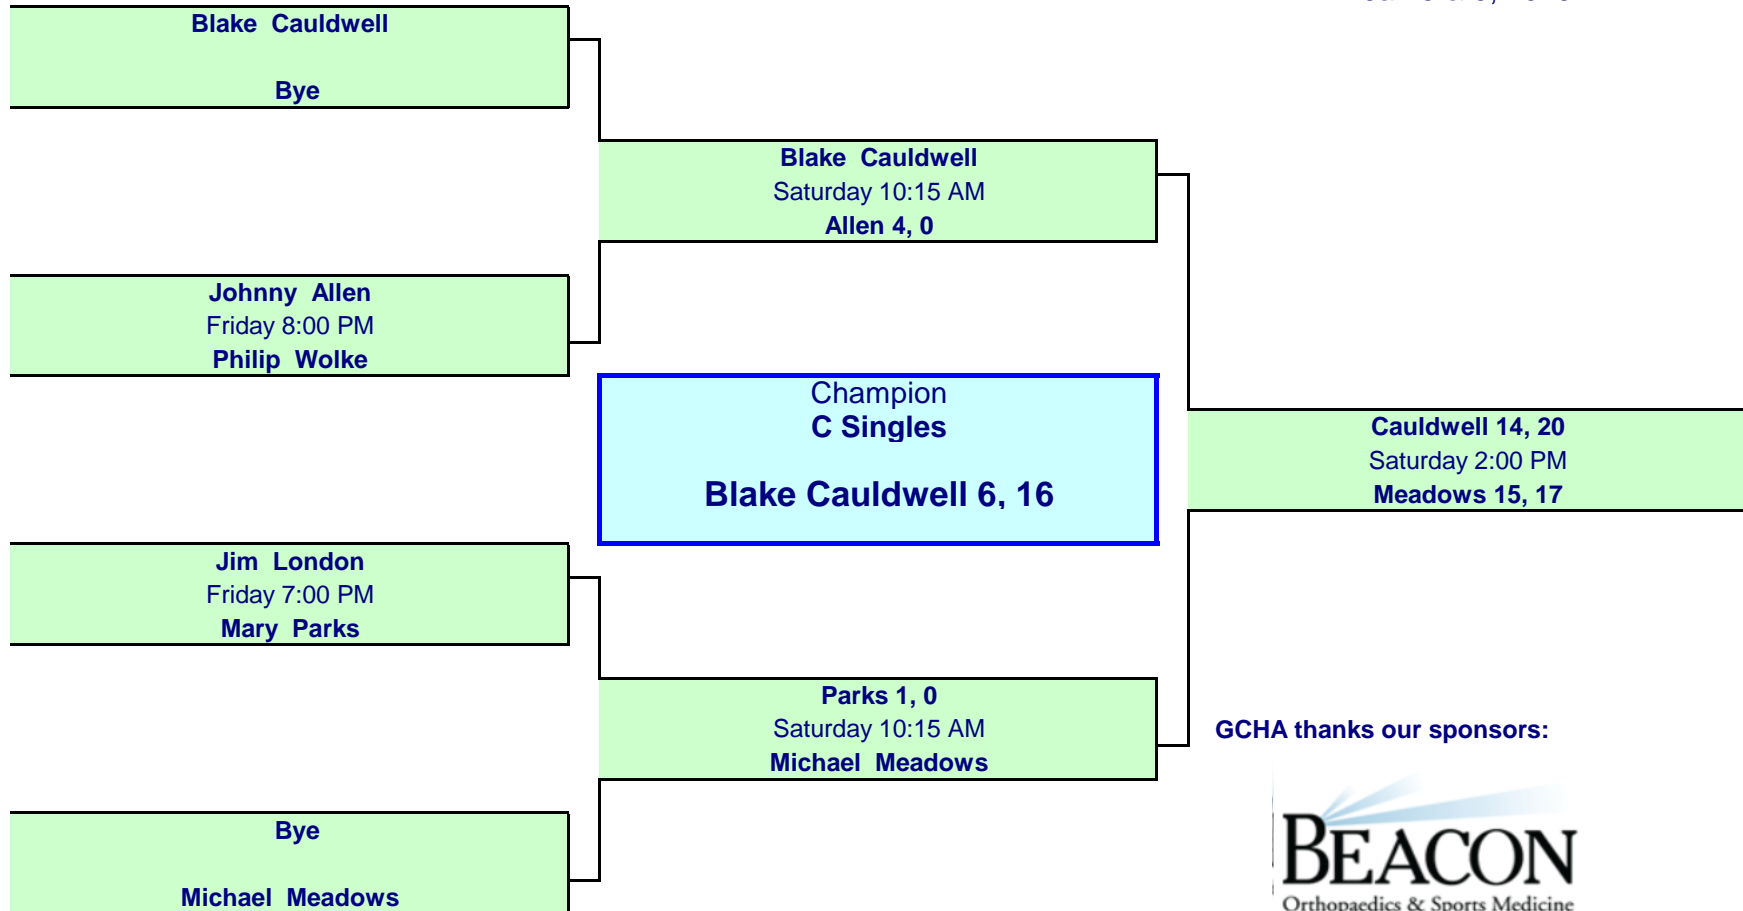

C Singles

Queen City
Jan 8 & 9, 2016

GCHA thanks our sponsors:

Jack Dean Construction

*** Only 5 minutes between Matches
*** If schedule falls behind, we will have to go to 15 point games