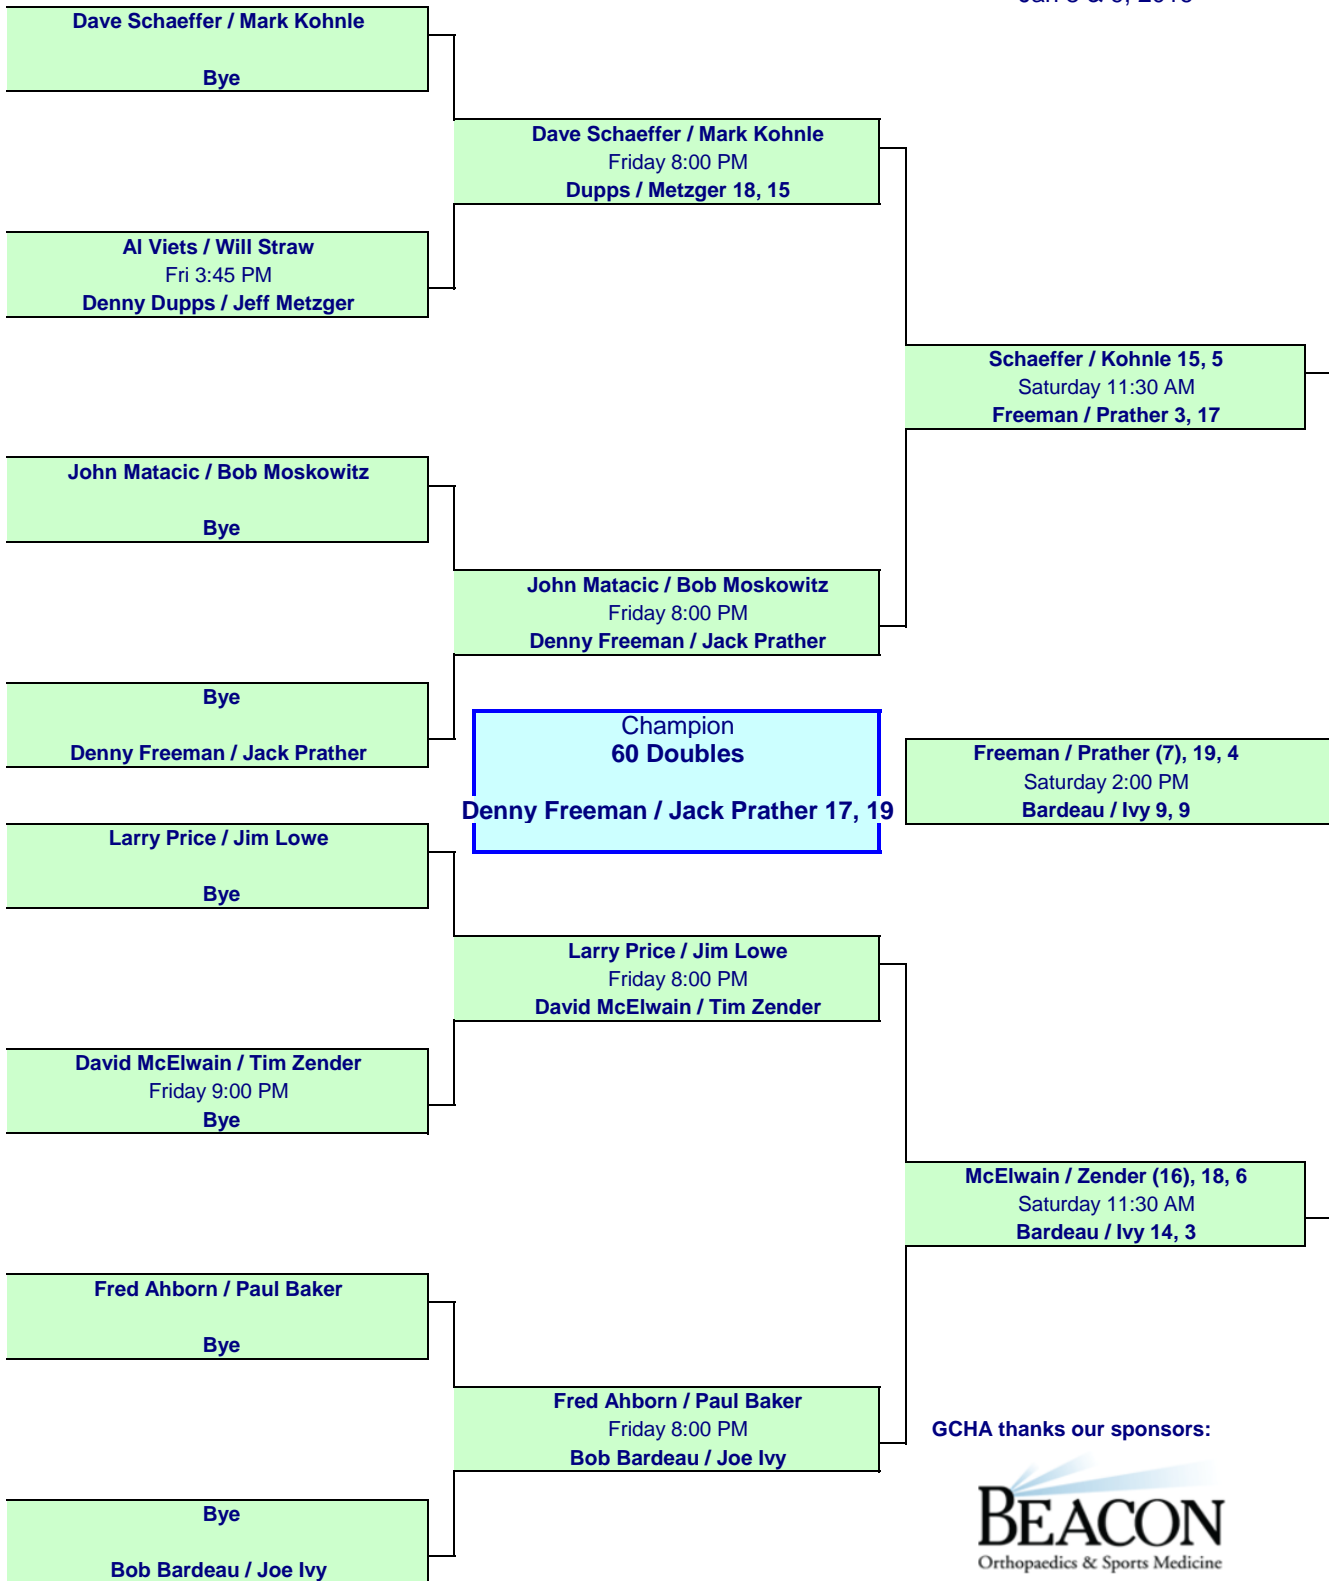

Open Doubles

Queen City
Jan 8 & 9, 2016

GCHA thanks our sponsors:

Jack Dean Construction

*** Only 5 minutes between Matches

*** If schedule falls behind, we will have to go to 15 point games

60 Doubles

Queen City
Jan 8 & 9, 2016