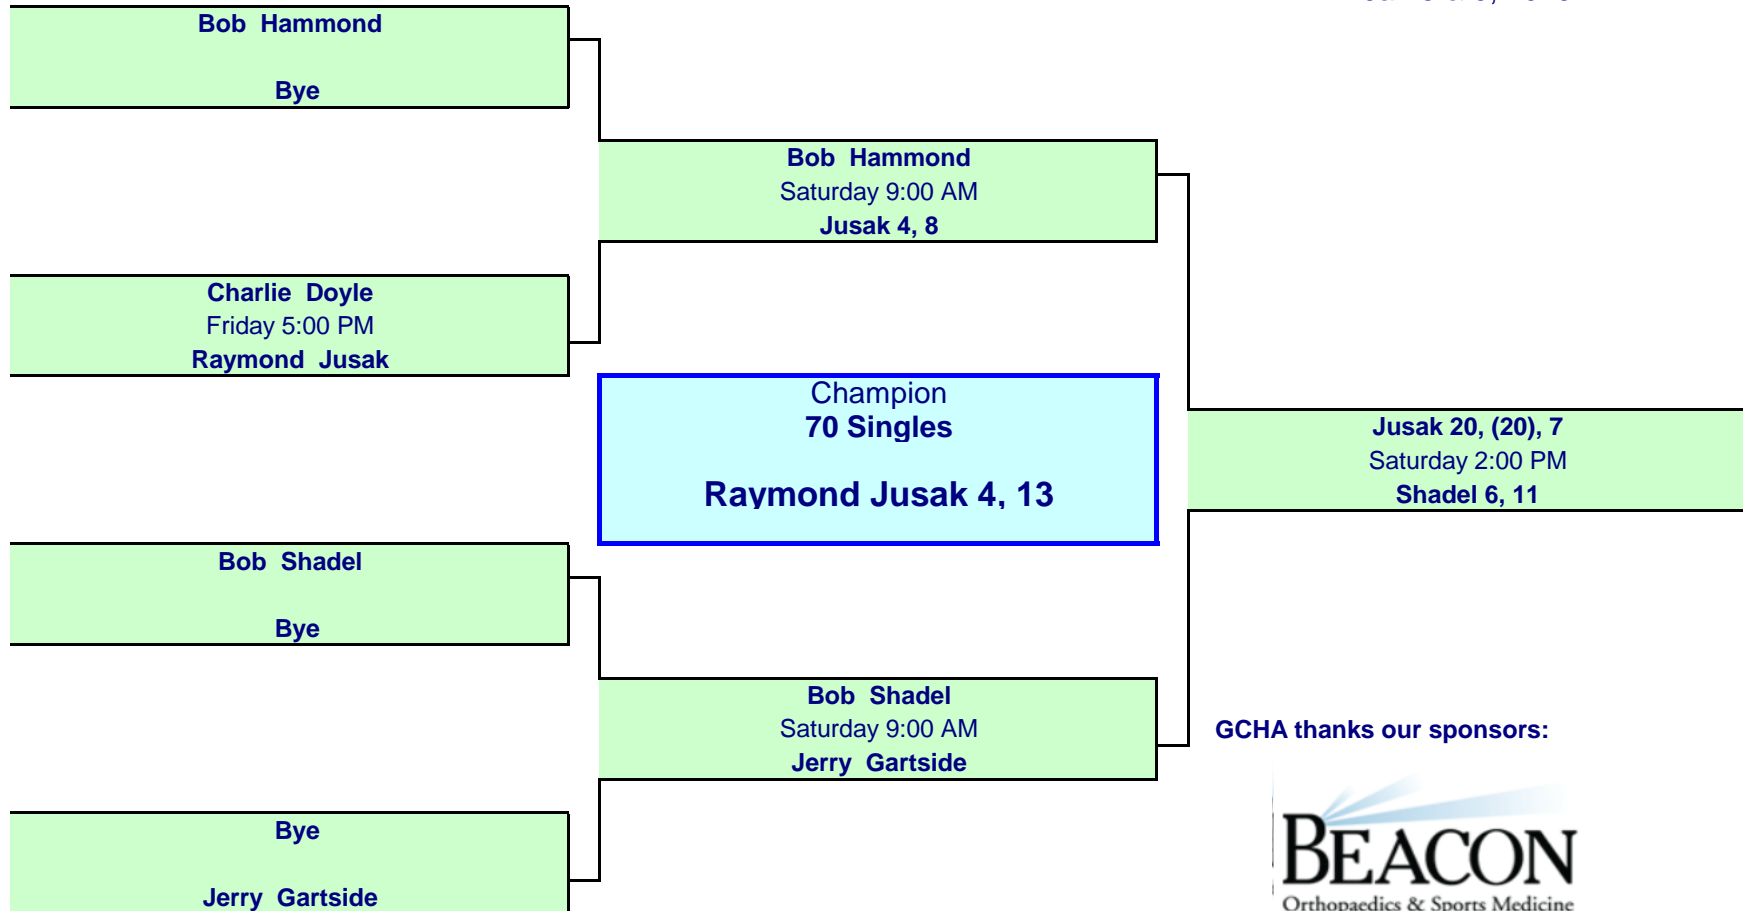

GCHA thanks our sponsors:

Jack Dean Construction

*** Only 5 minutes between Matches
*** If schedule falls behind, we will have to go to 15 point games

70 Singles

Queen City

Jan 8 & 9, 2016

GCHA thanks our sponsors: