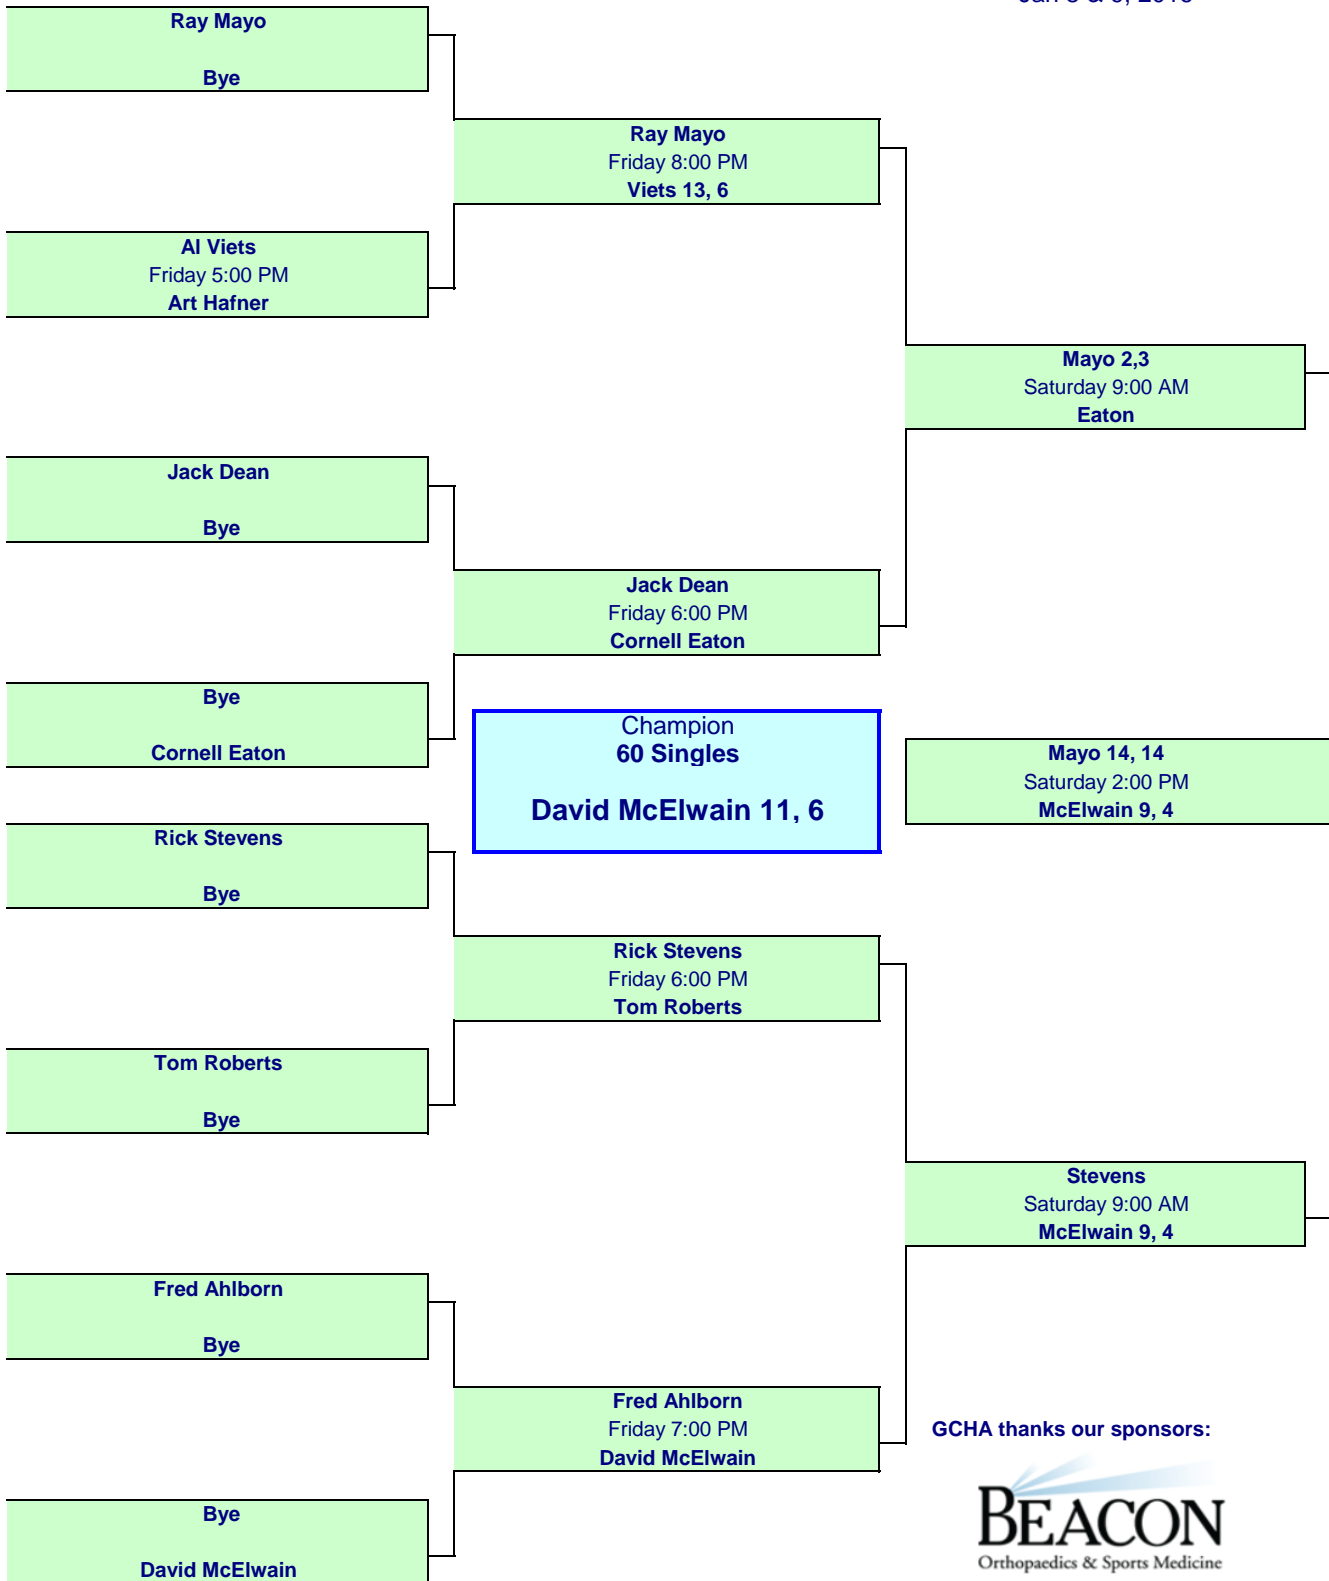

Open Singles

Queen City
Jan 8 & 9, 2016

GCHA thanks our sponsors:

Jack Dean Construction

*** Only 5 minutes between Matches

*** If schedule falls behind, we will have to go to 15 point games

60 Singles

Queen City
Jan 8 & 9, 2016