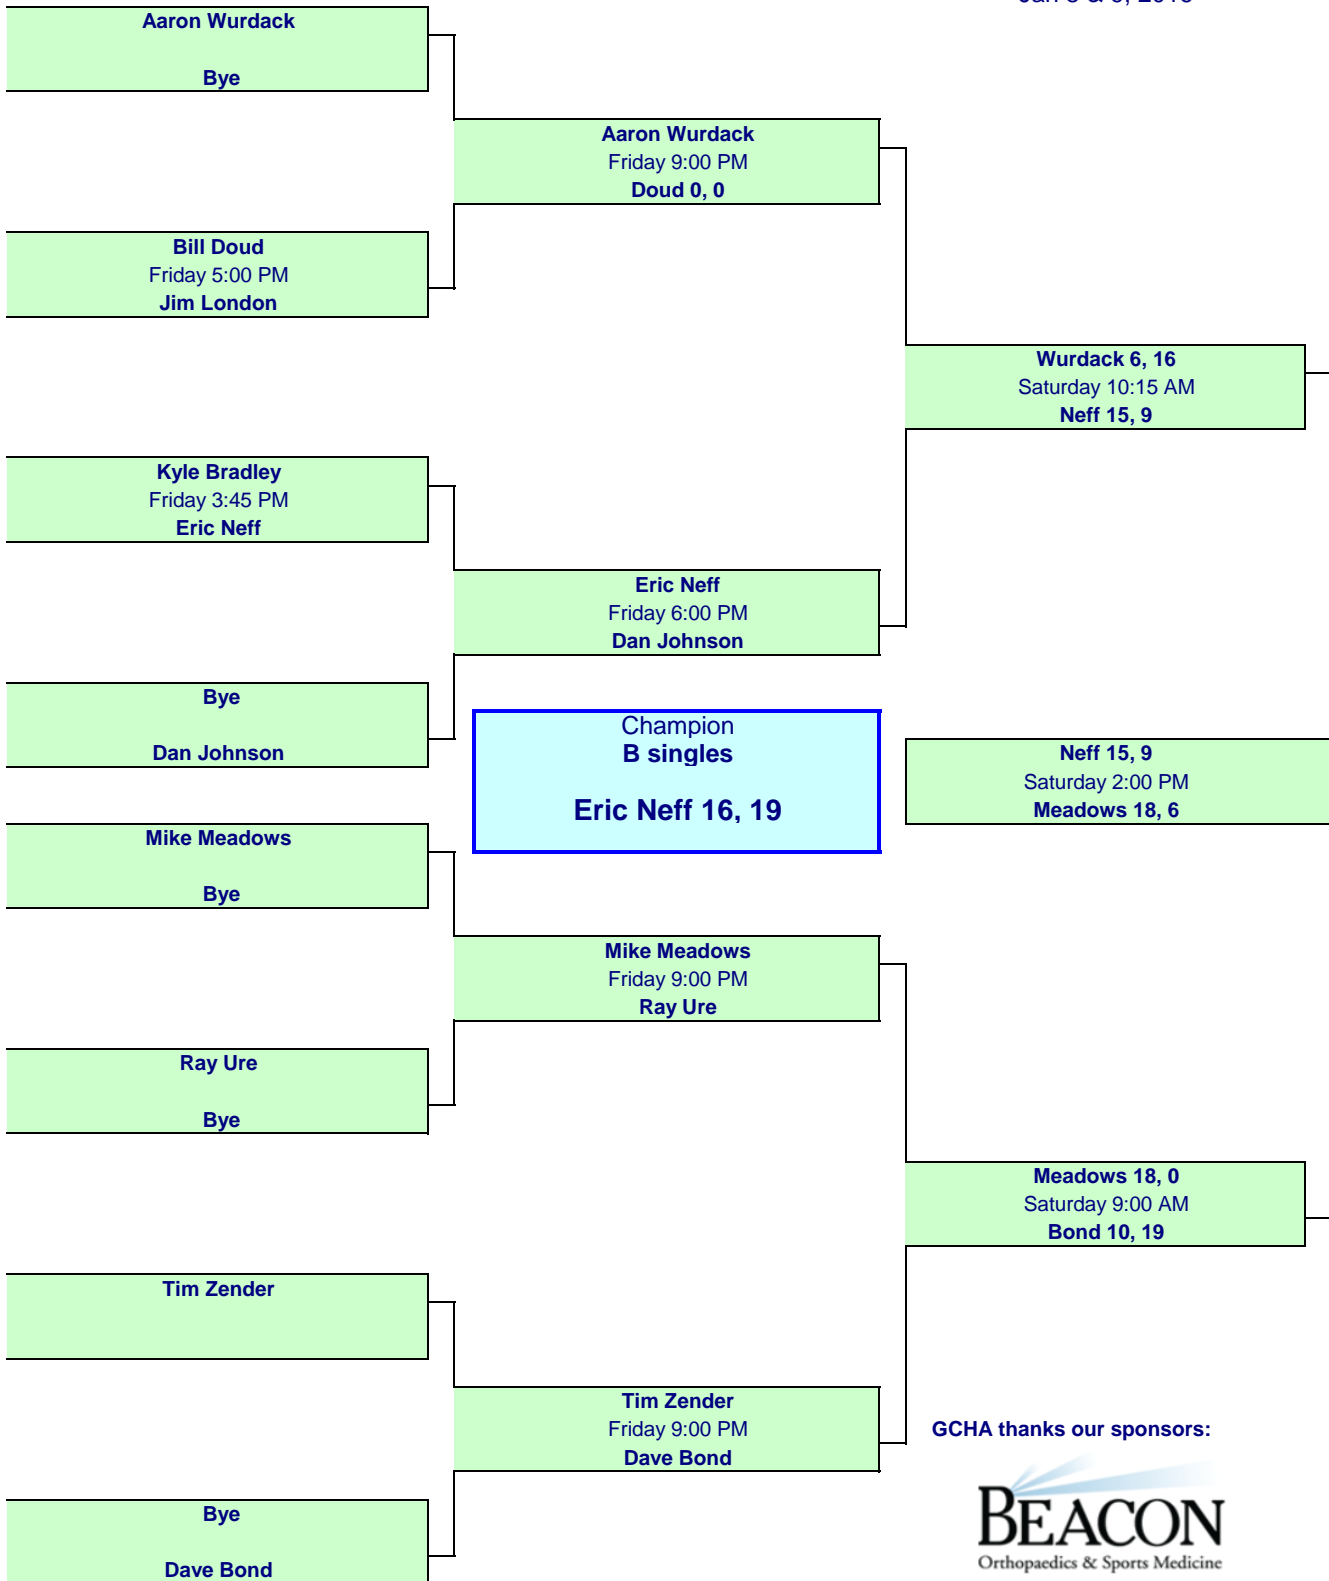

B singles

Queen City
Jan 8 & 9, 2016

GCHA thanks our sponsors:

Jack Dean Construction

*** Only 5 minutes between Matches
*** If schedule falls behind, we will have to go to 15 point games