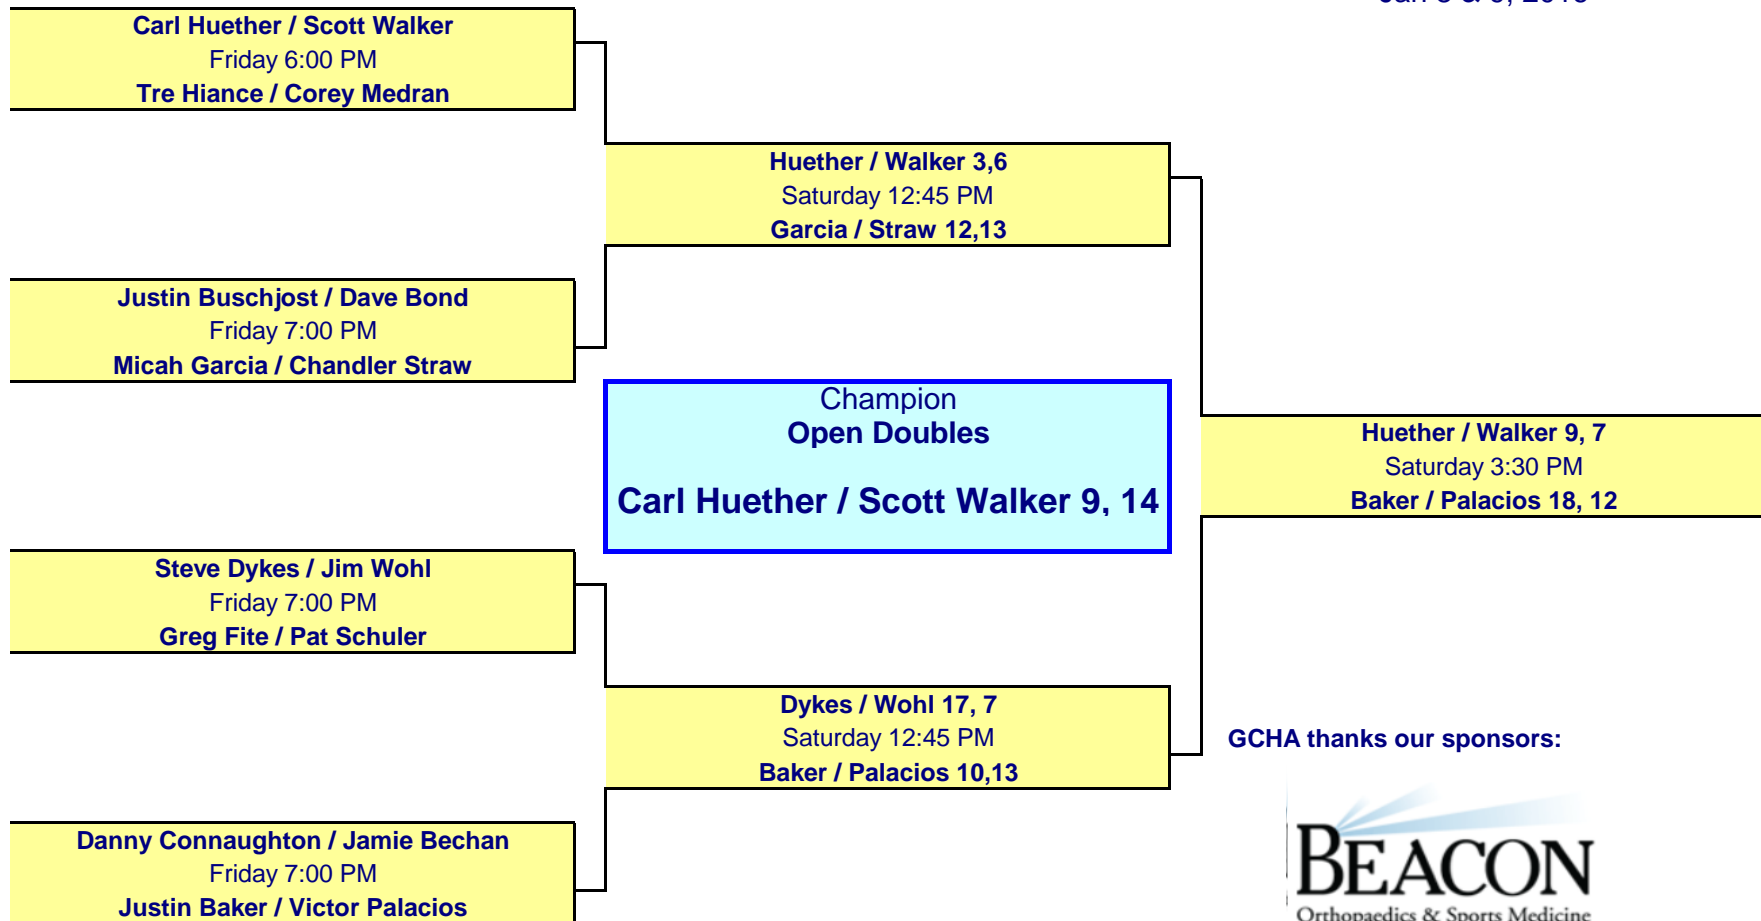

Open Doubles

Queen City
Jan 8 & 9, 2016

GCHA thanks our sponsors:

Jack Dean Construction

*** Only 5 minutes between Matches

*** If schedule falls behind, we will have to go to 15 point games

60 Doubles

Queen City
Jan 8 & 9, 2016