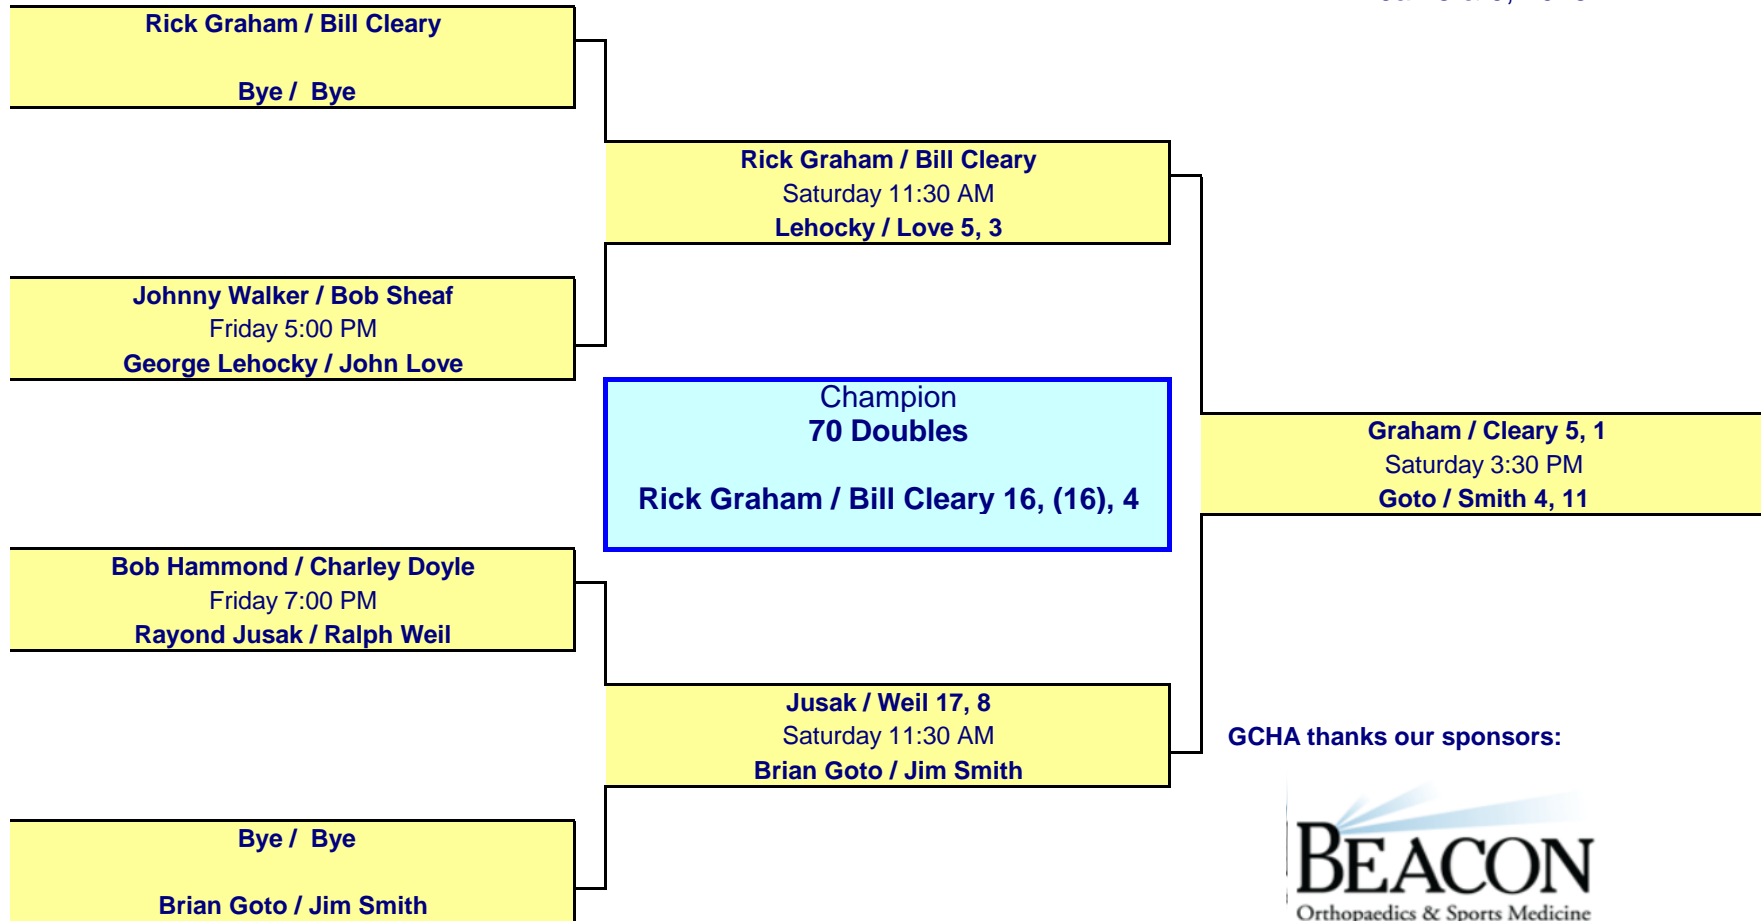

70 Doubles

Queen City
Jan 8 & 9, 2016

GCHA thanks our sponsors:

Jack Dean Construction

*** Only 5 minutes between Matches

*** If schedule falls behind, we will have to go to 15 point games