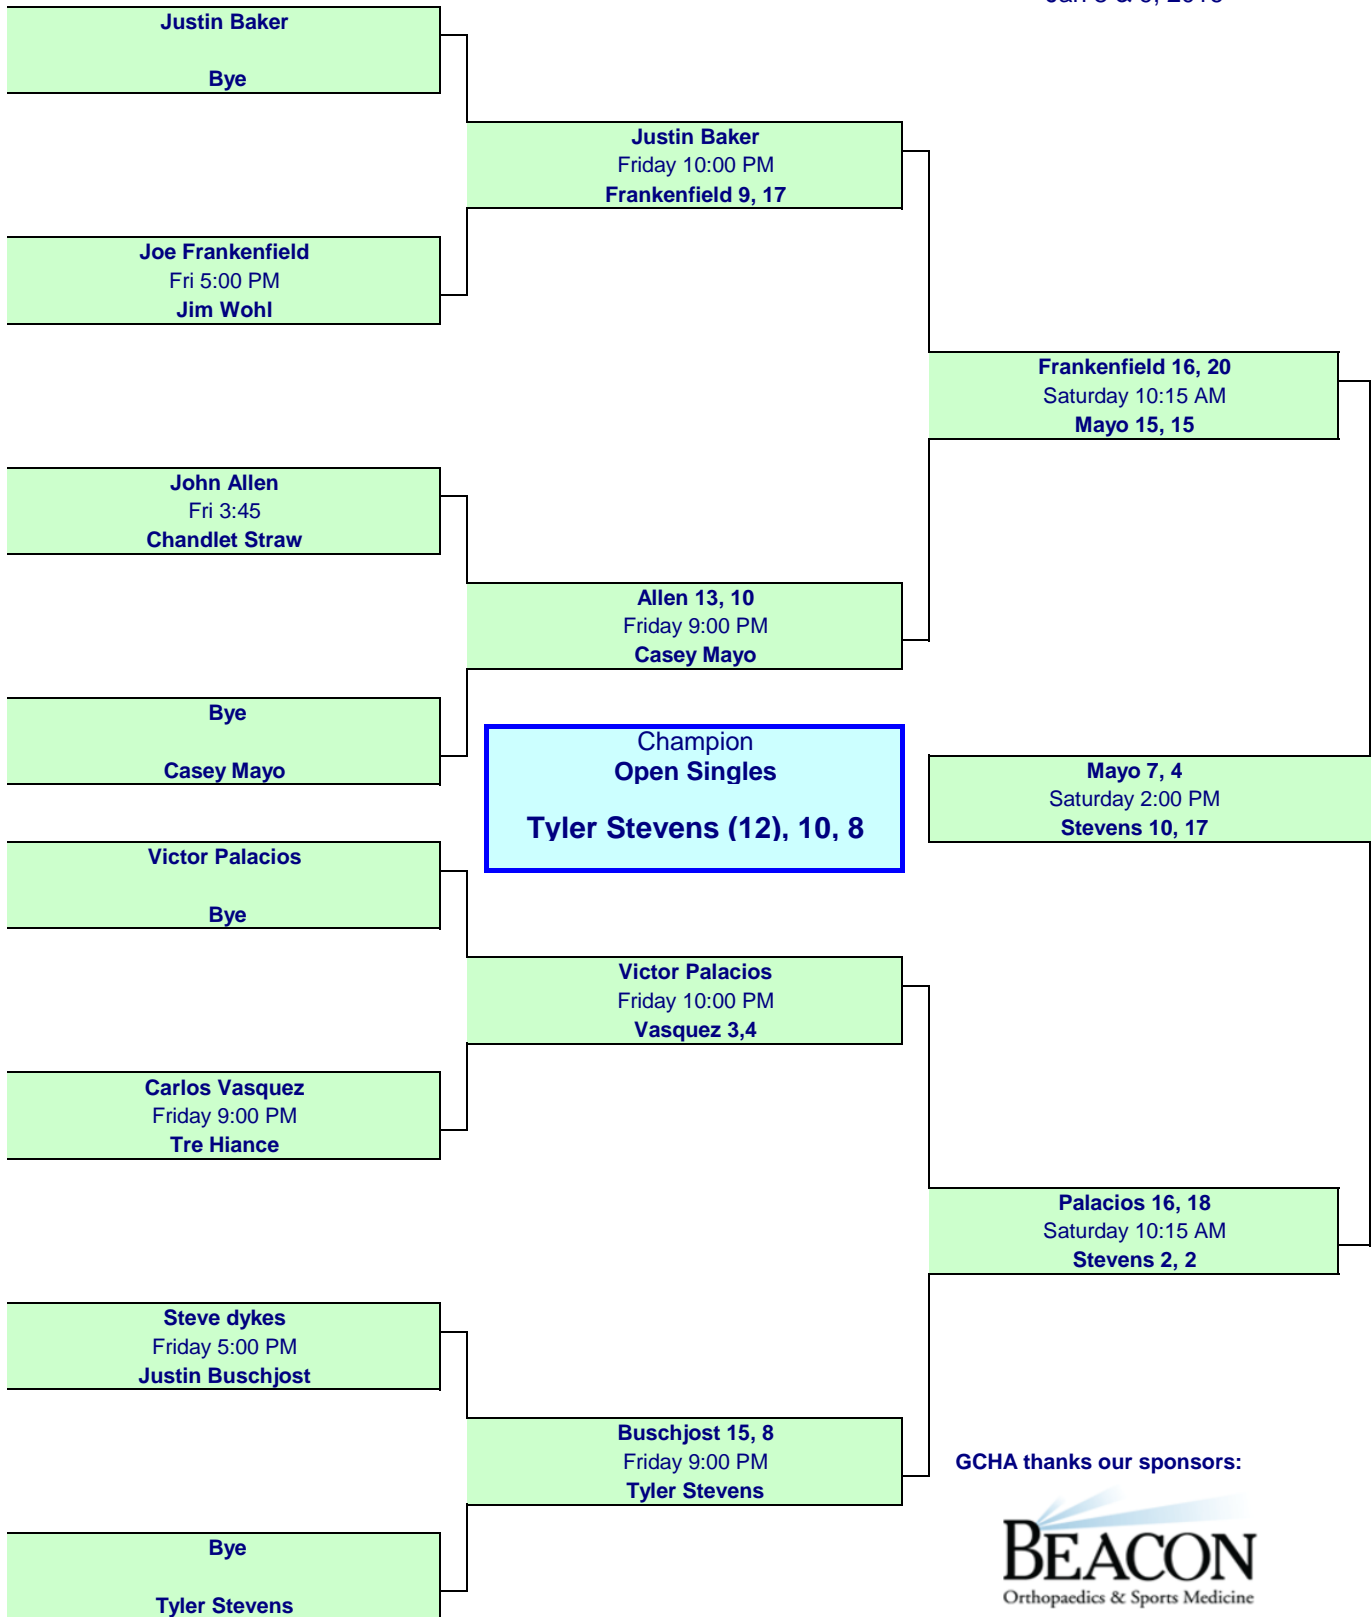

Open Singles

Queen City
Jan 8 & 9, 2016

GCHA thanks our sponsors:

Jack Dean Construction

*** Only 5 minutes between Matches

*** If schedule falls behind, we will have to go to 15 point games

60 Singles

Queen City
Jan 8 & 9, 2016