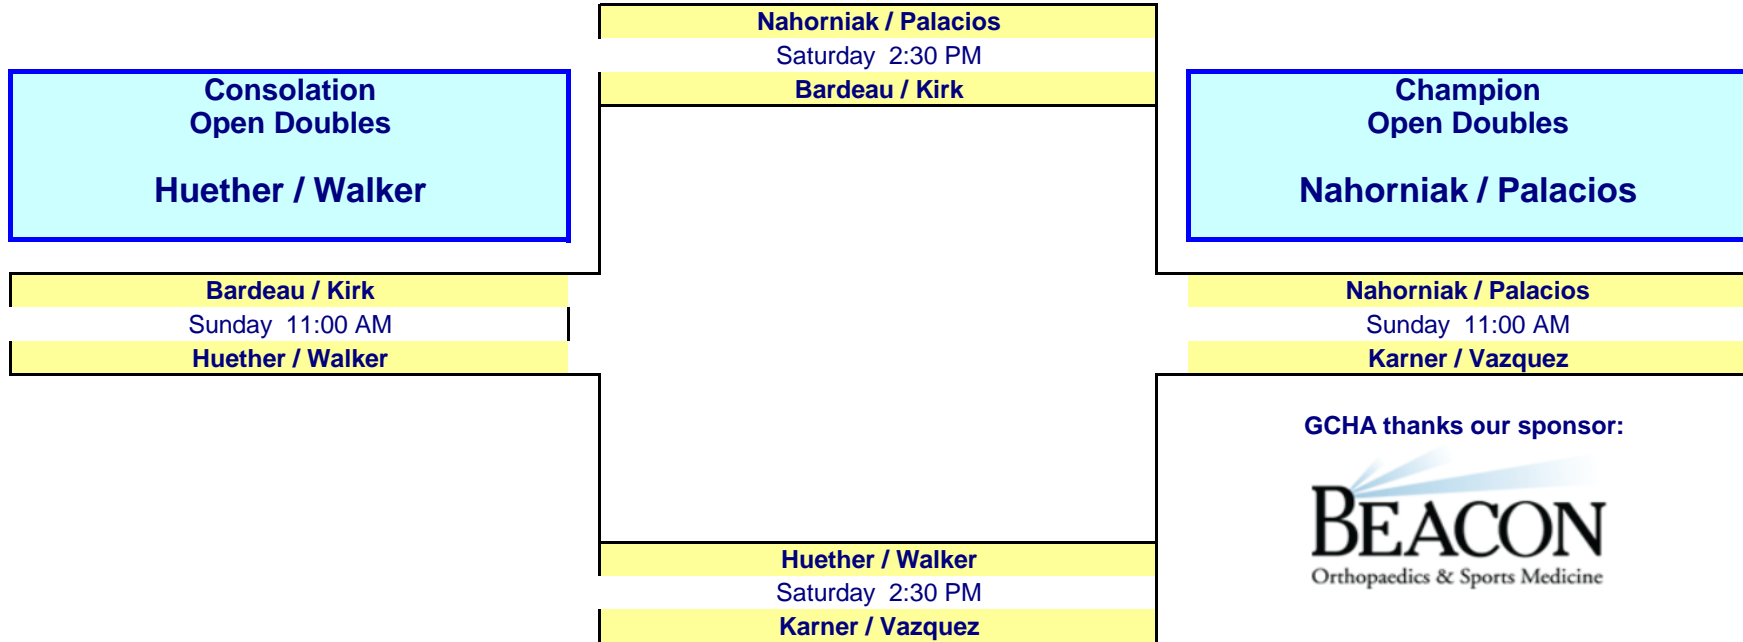

**70 Singles**

GCHA thanks our sponsor:

**A/B Singles**

**Bob Caples Memorial 3-Wall Tournament**  
June 2016

GCHA thanks our sponsor:

**Bob Caples Memorial 3-Wall Tournament**  
June 2016

**Open Doubles**

GCHA thanks our sponsor: