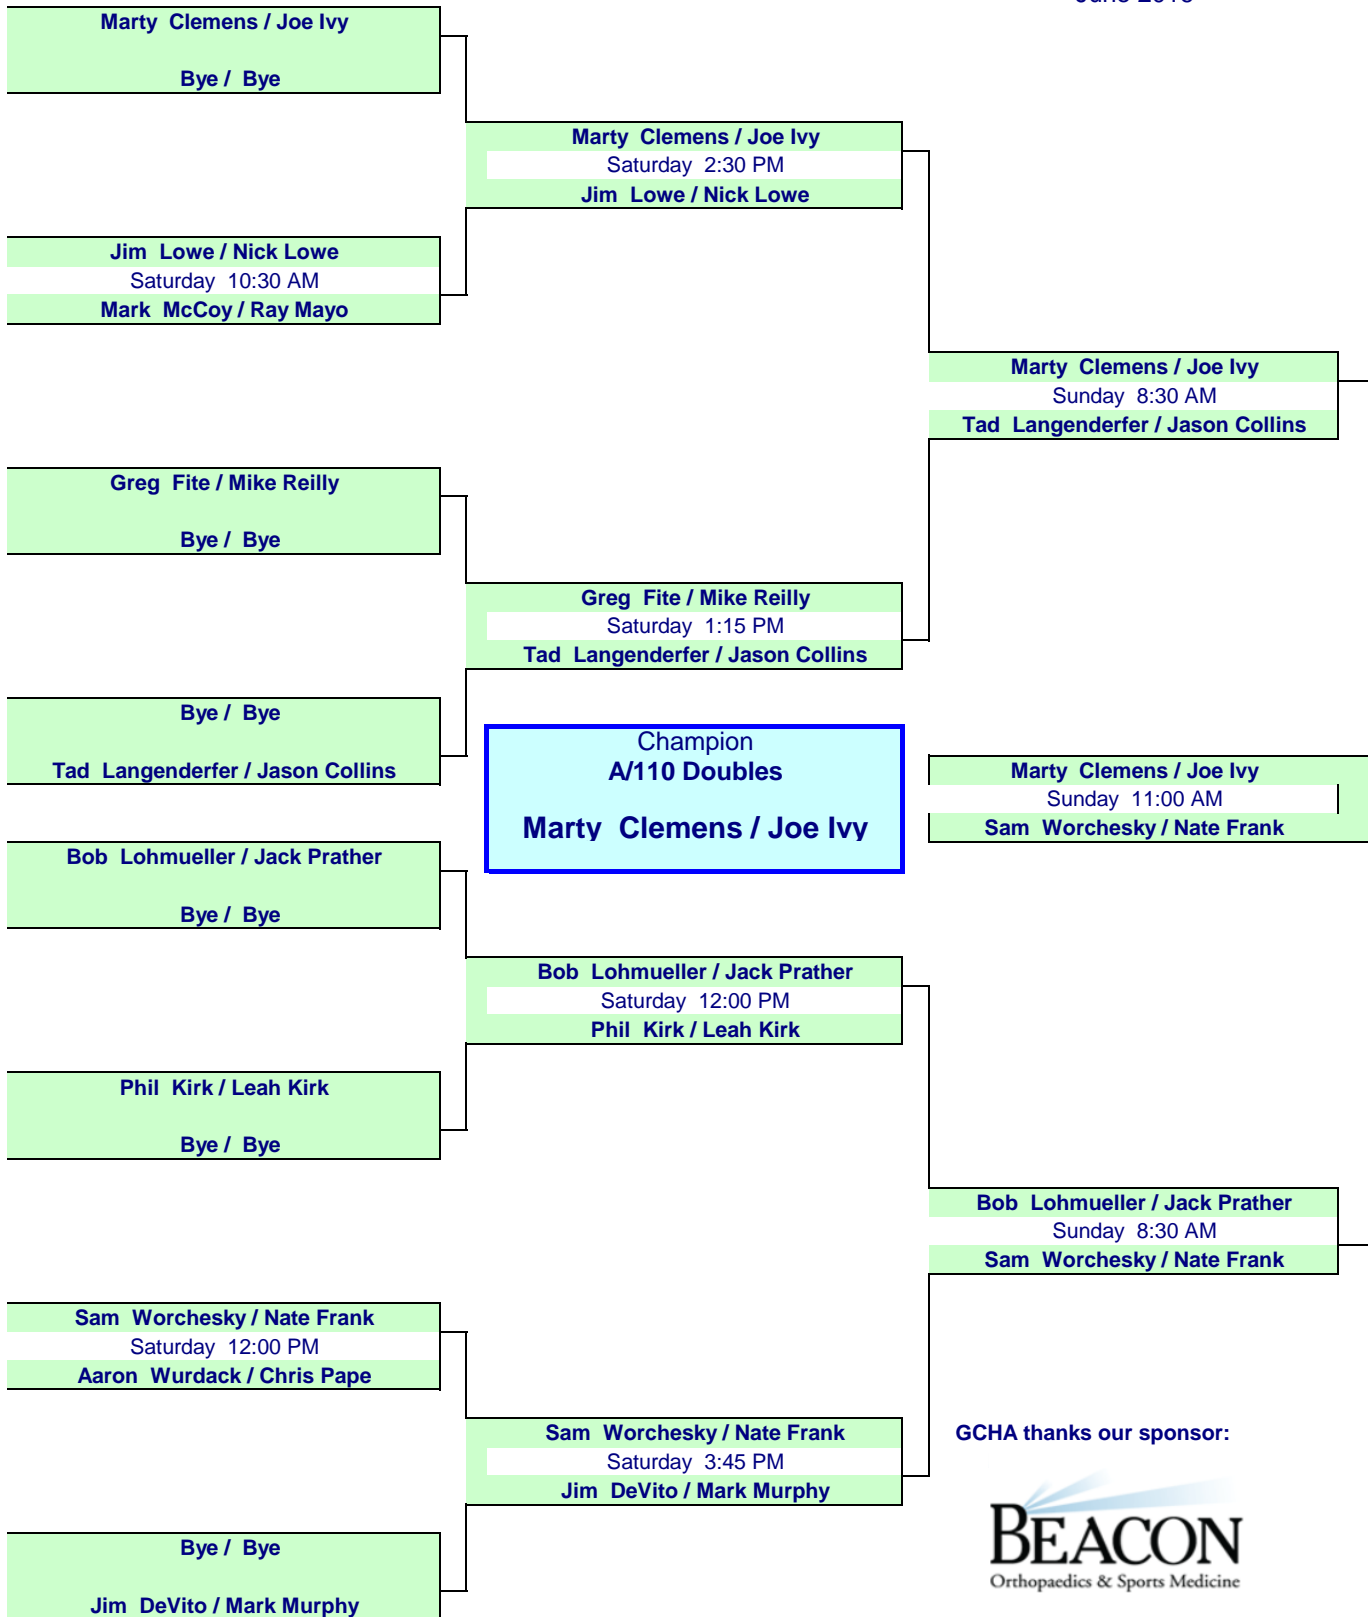

A/110 Doubles

Bob Caples Memorial 3-Wall Tournament
June 2016

GCHA thanks our sponsor: