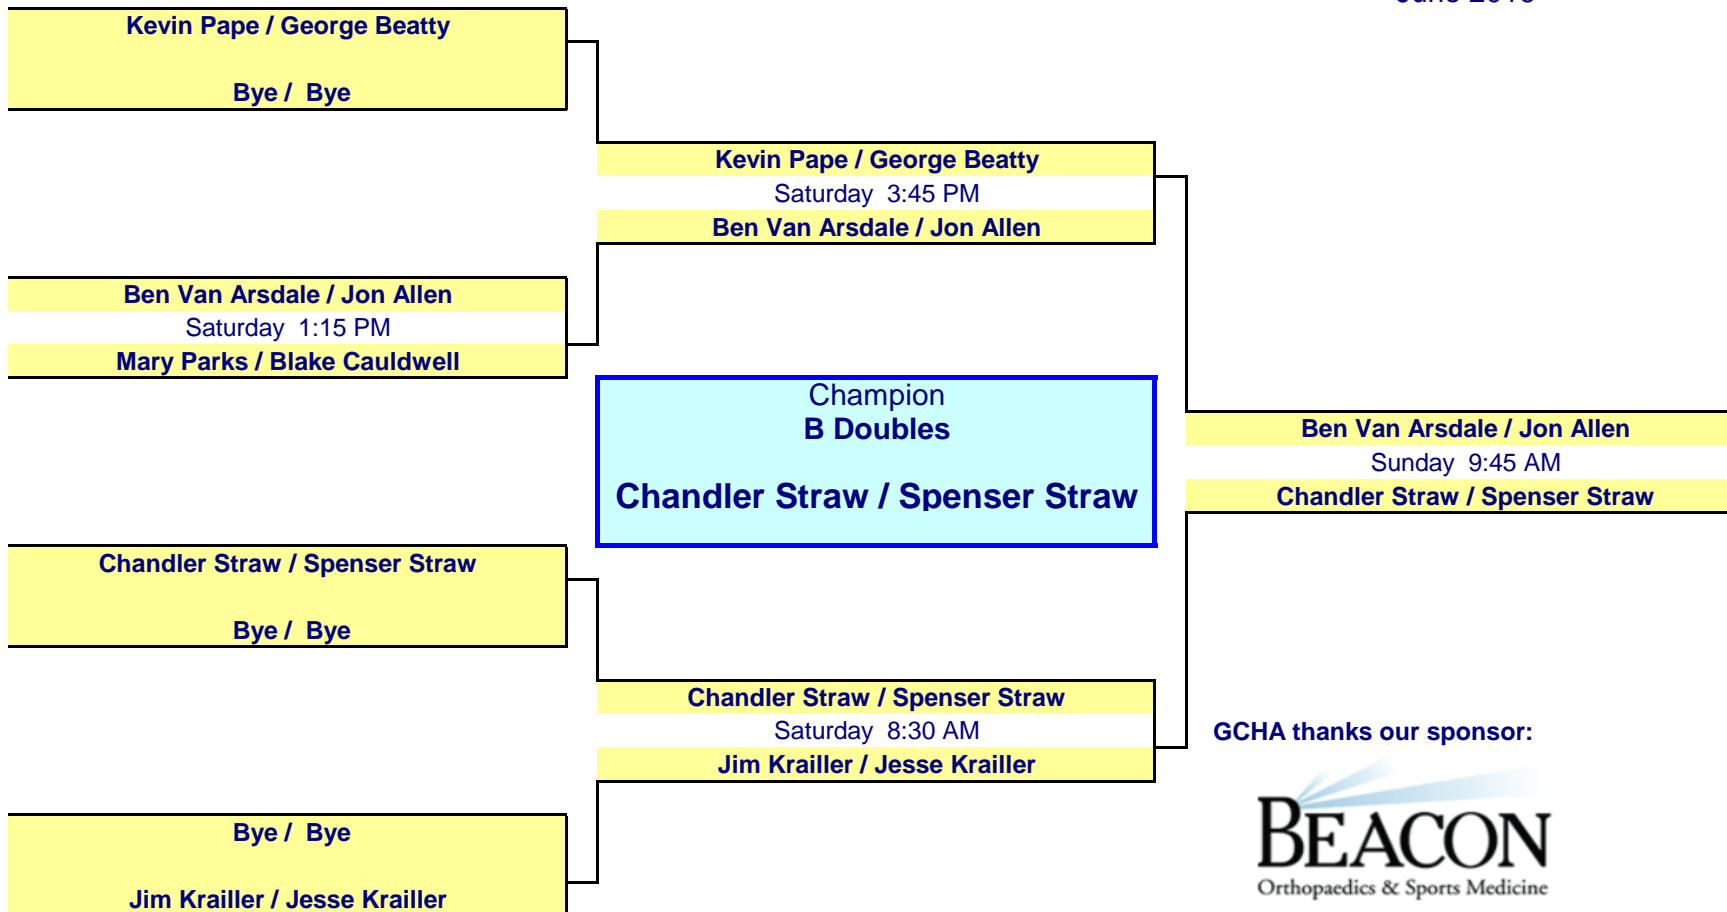

**A/110 Doubles**

**Bob Caples Memorial 3-Wall Tournament**  
June 2016

GCHA thanks our sponsor:

**B Doubles**

**Bob Caples Memorial 3-Wall Tournament**  
June 2016

GCHA thanks our sponsor: