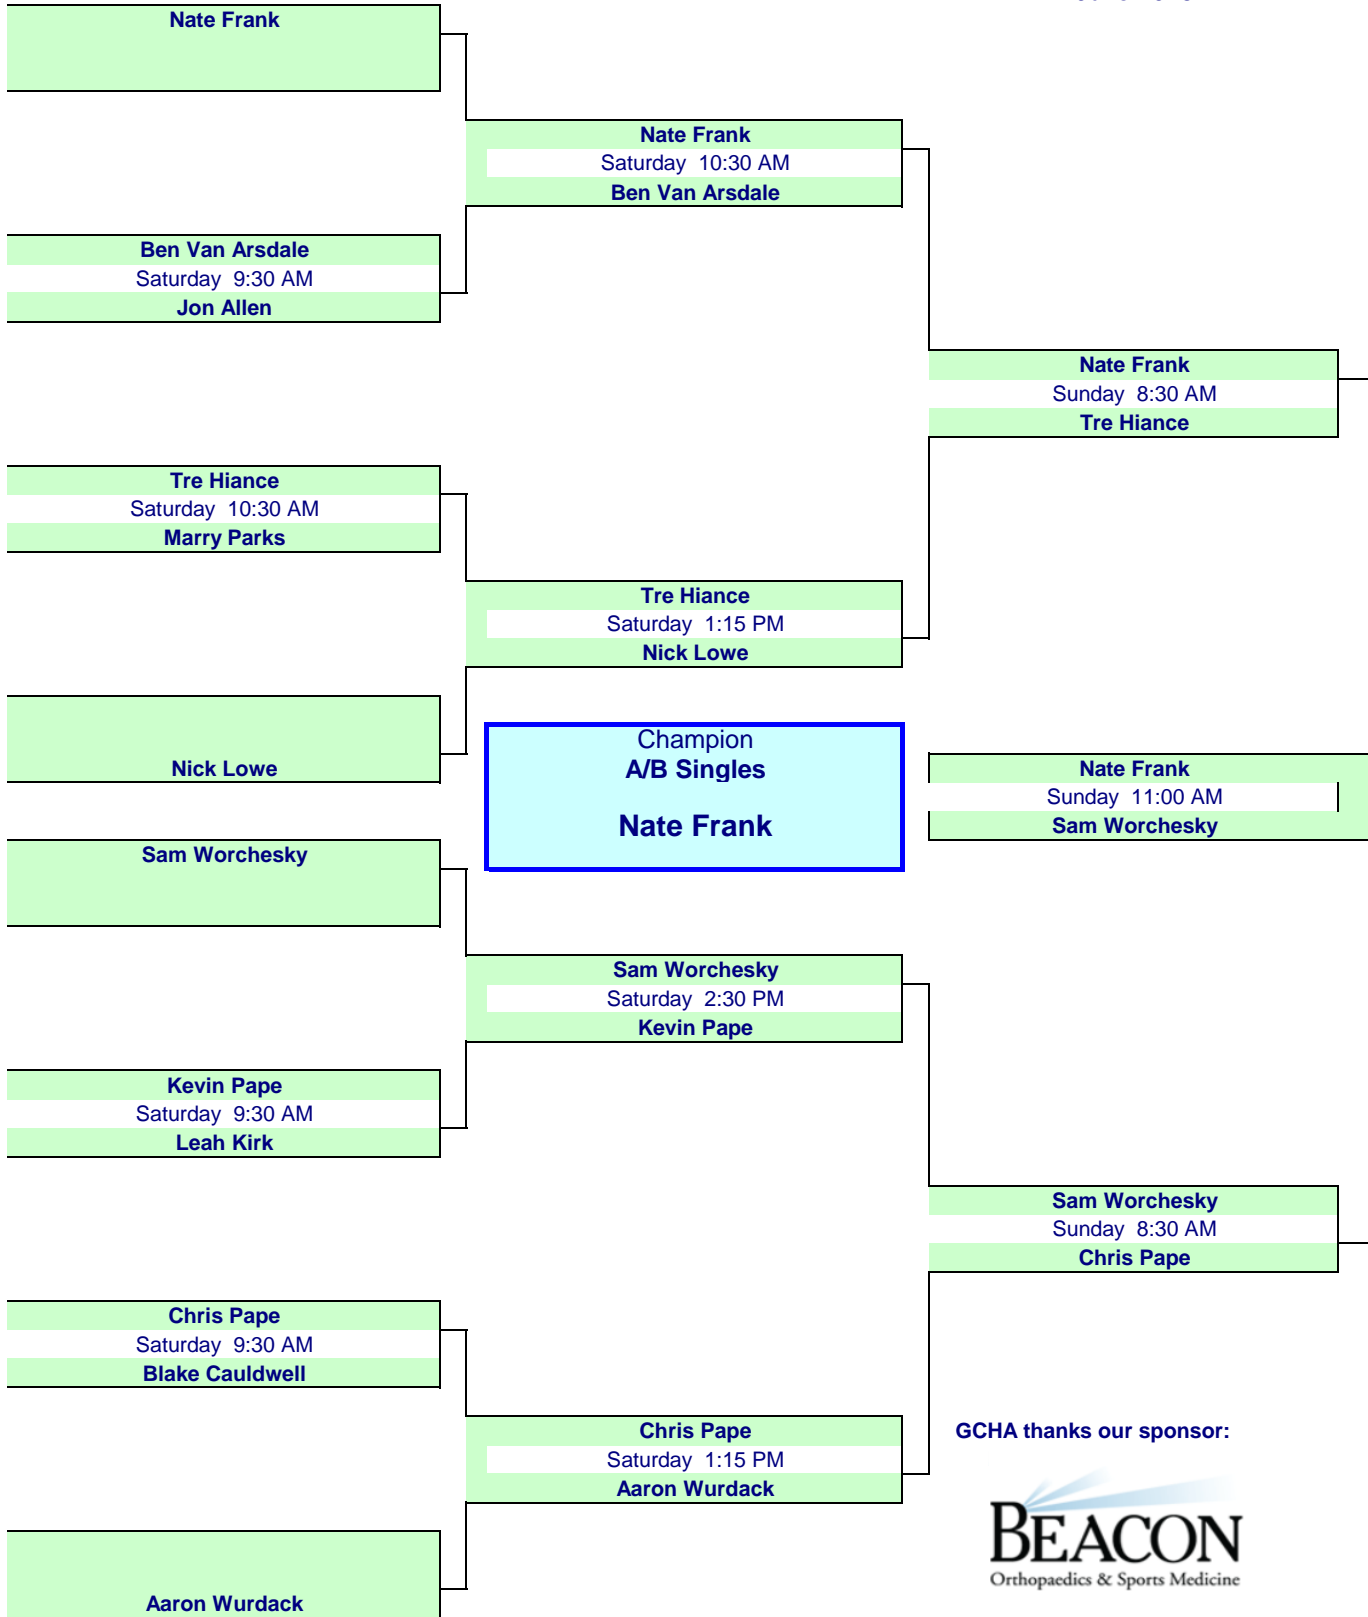

Last Name	First Name	Starting Times
Allen	Jon	9:30
Bardeau	Bob	2:30
Beatty	George	3:45
Cauldwell	Blake	9:30
Clemens	Marty	2:30
Collins	Jason	1:15
DeVito	Jim	3:45
Fite	Greg	1:15
Frank	Nate	10:30
Haffner	Art	12:00
Hiance	Tre	10:30
Hogan	Denis	8:30
Huether	Carl	2:30
Ivy	Joe	2:30
Karner	Jim	12:00
Kirk	Phil	12:00
Kirk	Leah	9:30
Krailler	Jim	8:30
Krailler	Jesse	8:30
Langenderfer	Tad	1:15
Lehocky	George	9:30
Lohmueller	Bob	8:30
Love	John	12:00
Lowe	Nick	10:30
Lowe	Jim	8:30
Mayo	Casey	8:30
Mayo	Ray	8:30
McCoy	Mark	10:30
Murphy	Mark	3:45
Nahorniak	Nikolai	10:30
Palacios	Victor	8:30
Pape	Chris	9:30
Pape	Kevin	9:30
Parks	Mary	10:30
Prather	Jack	12:00
Reilly	Mike	1:15
Straw	Chandler	8:30
Straw	Spencer	8:30
Van Arsdale	Ben	9:30
Vazquez	Carlos	10:30
Walker	Johnny	9:30
Walker	Scott	2:30
Worchesky	Sam	12:00
Wurdack	Aaron	Noon

**70 Singles**

GCHA thanks our sponsor:

**A/B Singles**

**Bob Caples Memorial 3-Wall Tournament**  
June 2016

GCHA thanks our sponsor:

**Bob Caples Memorial 3-Wall Tournament**  
June 2016

**Open Doubles**

GCHA thanks our sponsor: