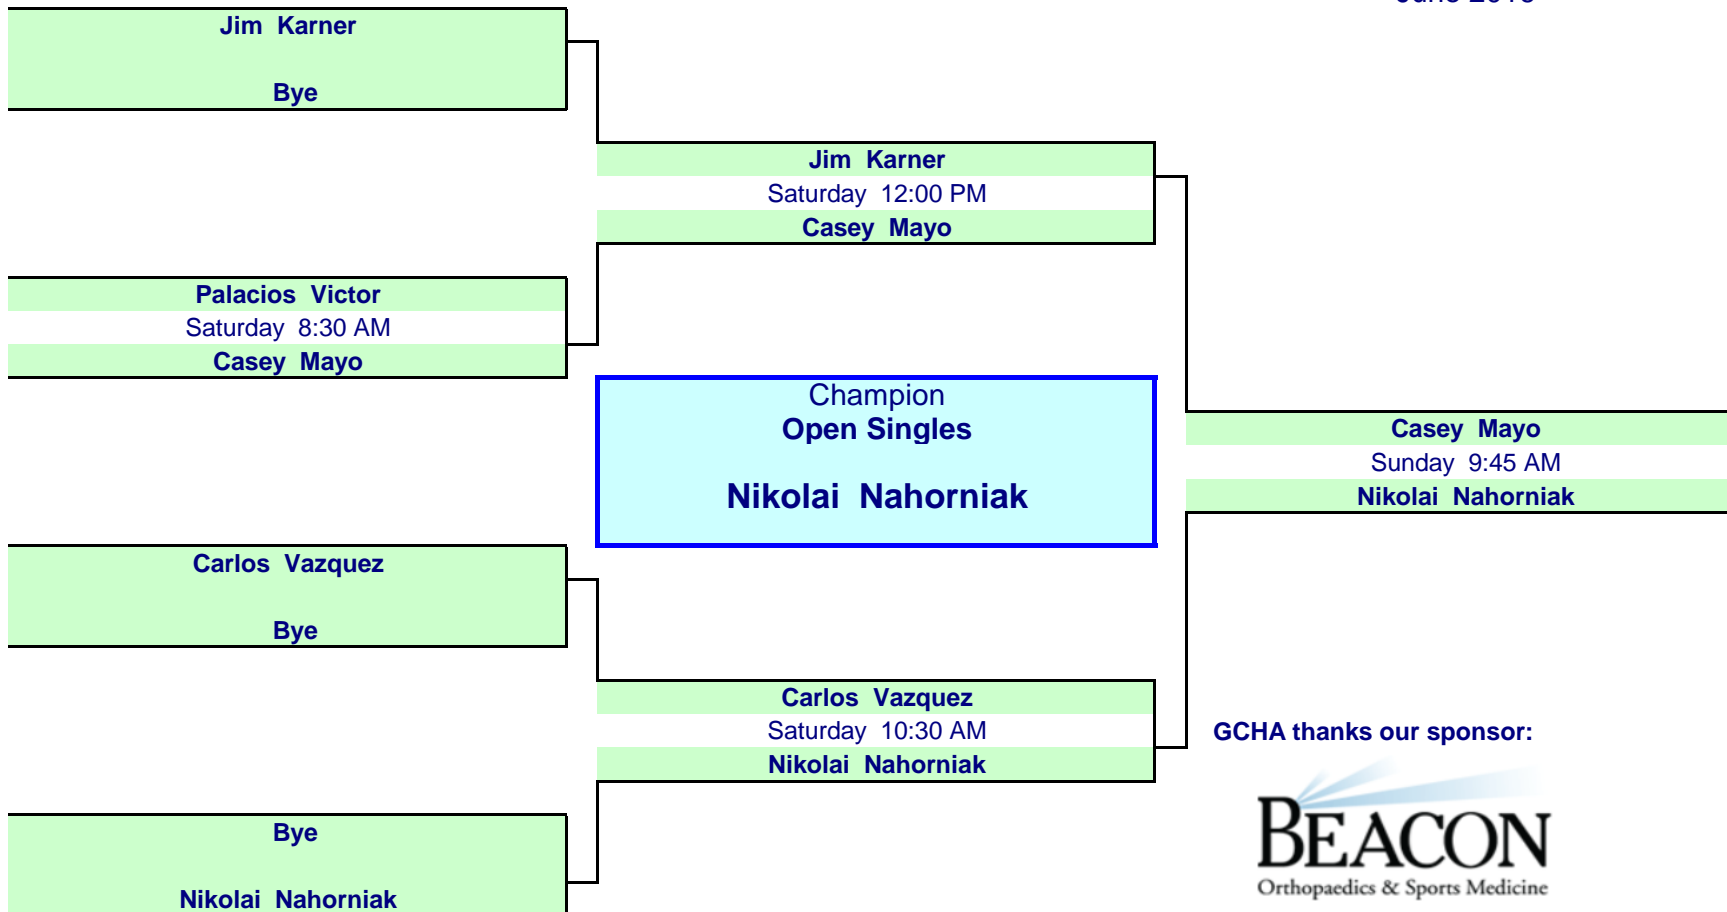

Open Singles

Bob Caples Memorial 3-Wall Tournament
June 2016

GCHA thanks our sponsor: