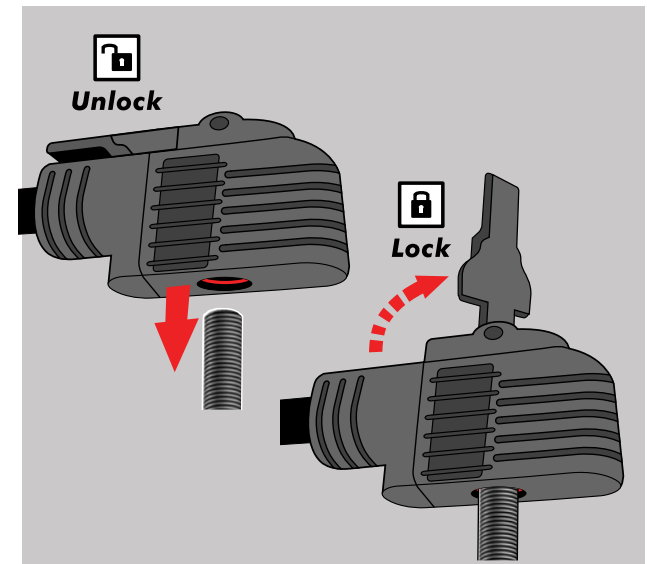

The patented EZ Switch System developed by Zéfal allows the user to convert from Presta to Schrader valve with the simple flick of a thumb.

Slide red switch to select desired valve type

TO INFLATE:

- Slide pump head onto valve stem.
- Lift thumb lever to lock head onto valve stem, then pump to inflate to desired pressure.
- Lower thumb lever to unlock the pump head from valve stem then slide pump head off of valve stem.