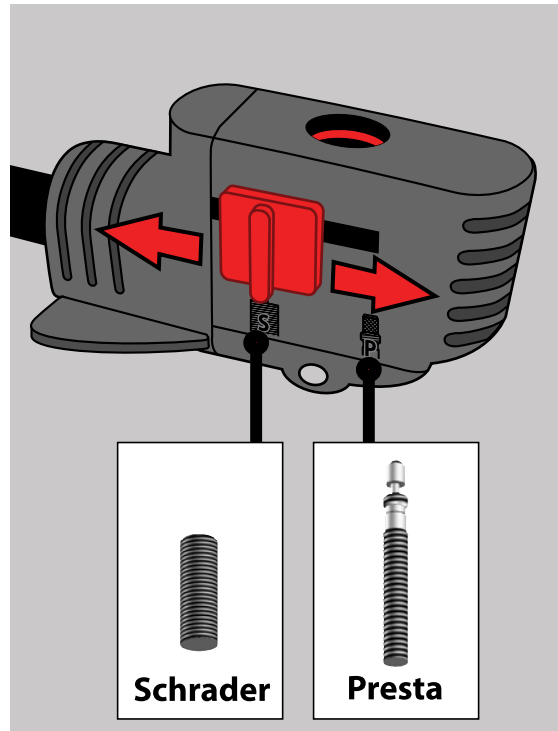

The patented EZ Switch System developed by Zéfal allows the user to convert from Presta to Schrader valve with the simple flick of a thumb.

Slide red switch to select desired valve type

TO INFLATE:

- Slide pump head onto valve stem.
- Lift thumb lever to lock head onto valve stem, then pump to inflate to desired pressure.
- Lower thumb lever to unlock the pump head from valve stem then slide pump head off of valve stem.