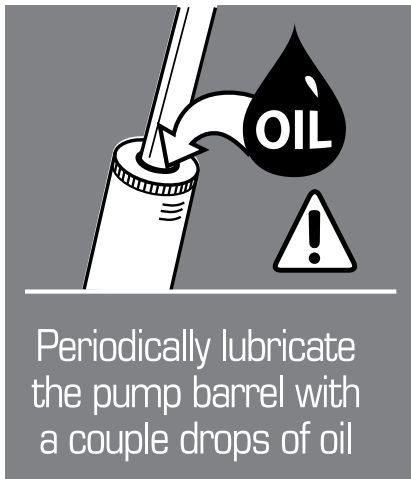

The patented EZ Switch System developed by Zéfal allows the user to convert from Presta to Schrader valve with the simple flick of a thumb.

Slide red switch to select desired valve type

TO INFLATE:

- Slide pump head onto valve stem.
- Lift thumb lever to lock head onto valve stem, then pump to inflate to desired pressure.
- Lower thumb lever to unlock the pump head from valve stem then slide pump head off of valve stem.