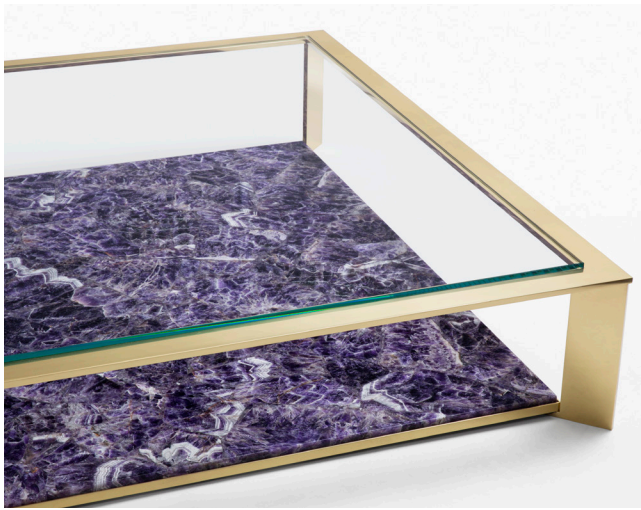

CHAI

MING
STUDIOS

Bond Cocktail Table - Limited Edition

Cocktail Table

60" W x 60" D x 12.75" H

Shown in: Mirror Polished Bronze frame with Starfire Glass top and Amethyst shelf

Tear sheet specifications are subject to change. Please confirm details of this tear sheet with your local sales associate.