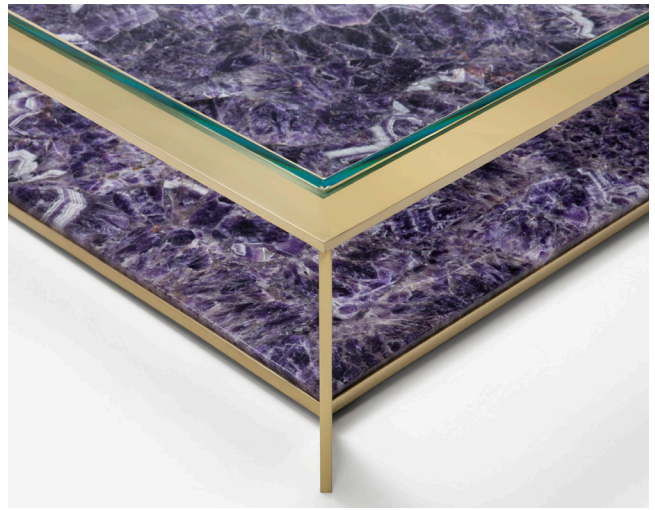

CHAI

MING
STUDIOS

Bond Cocktail Table - Limited Edition

Cocktail Table

60" W x 60" D x 12.75" H

Shown in: Mirror Polished Bronze frame with Starfire Glass top and Amethyst shelf

Tear sheet specifications are subject to change. Please confirm details of this tear sheet with your local sales associate.