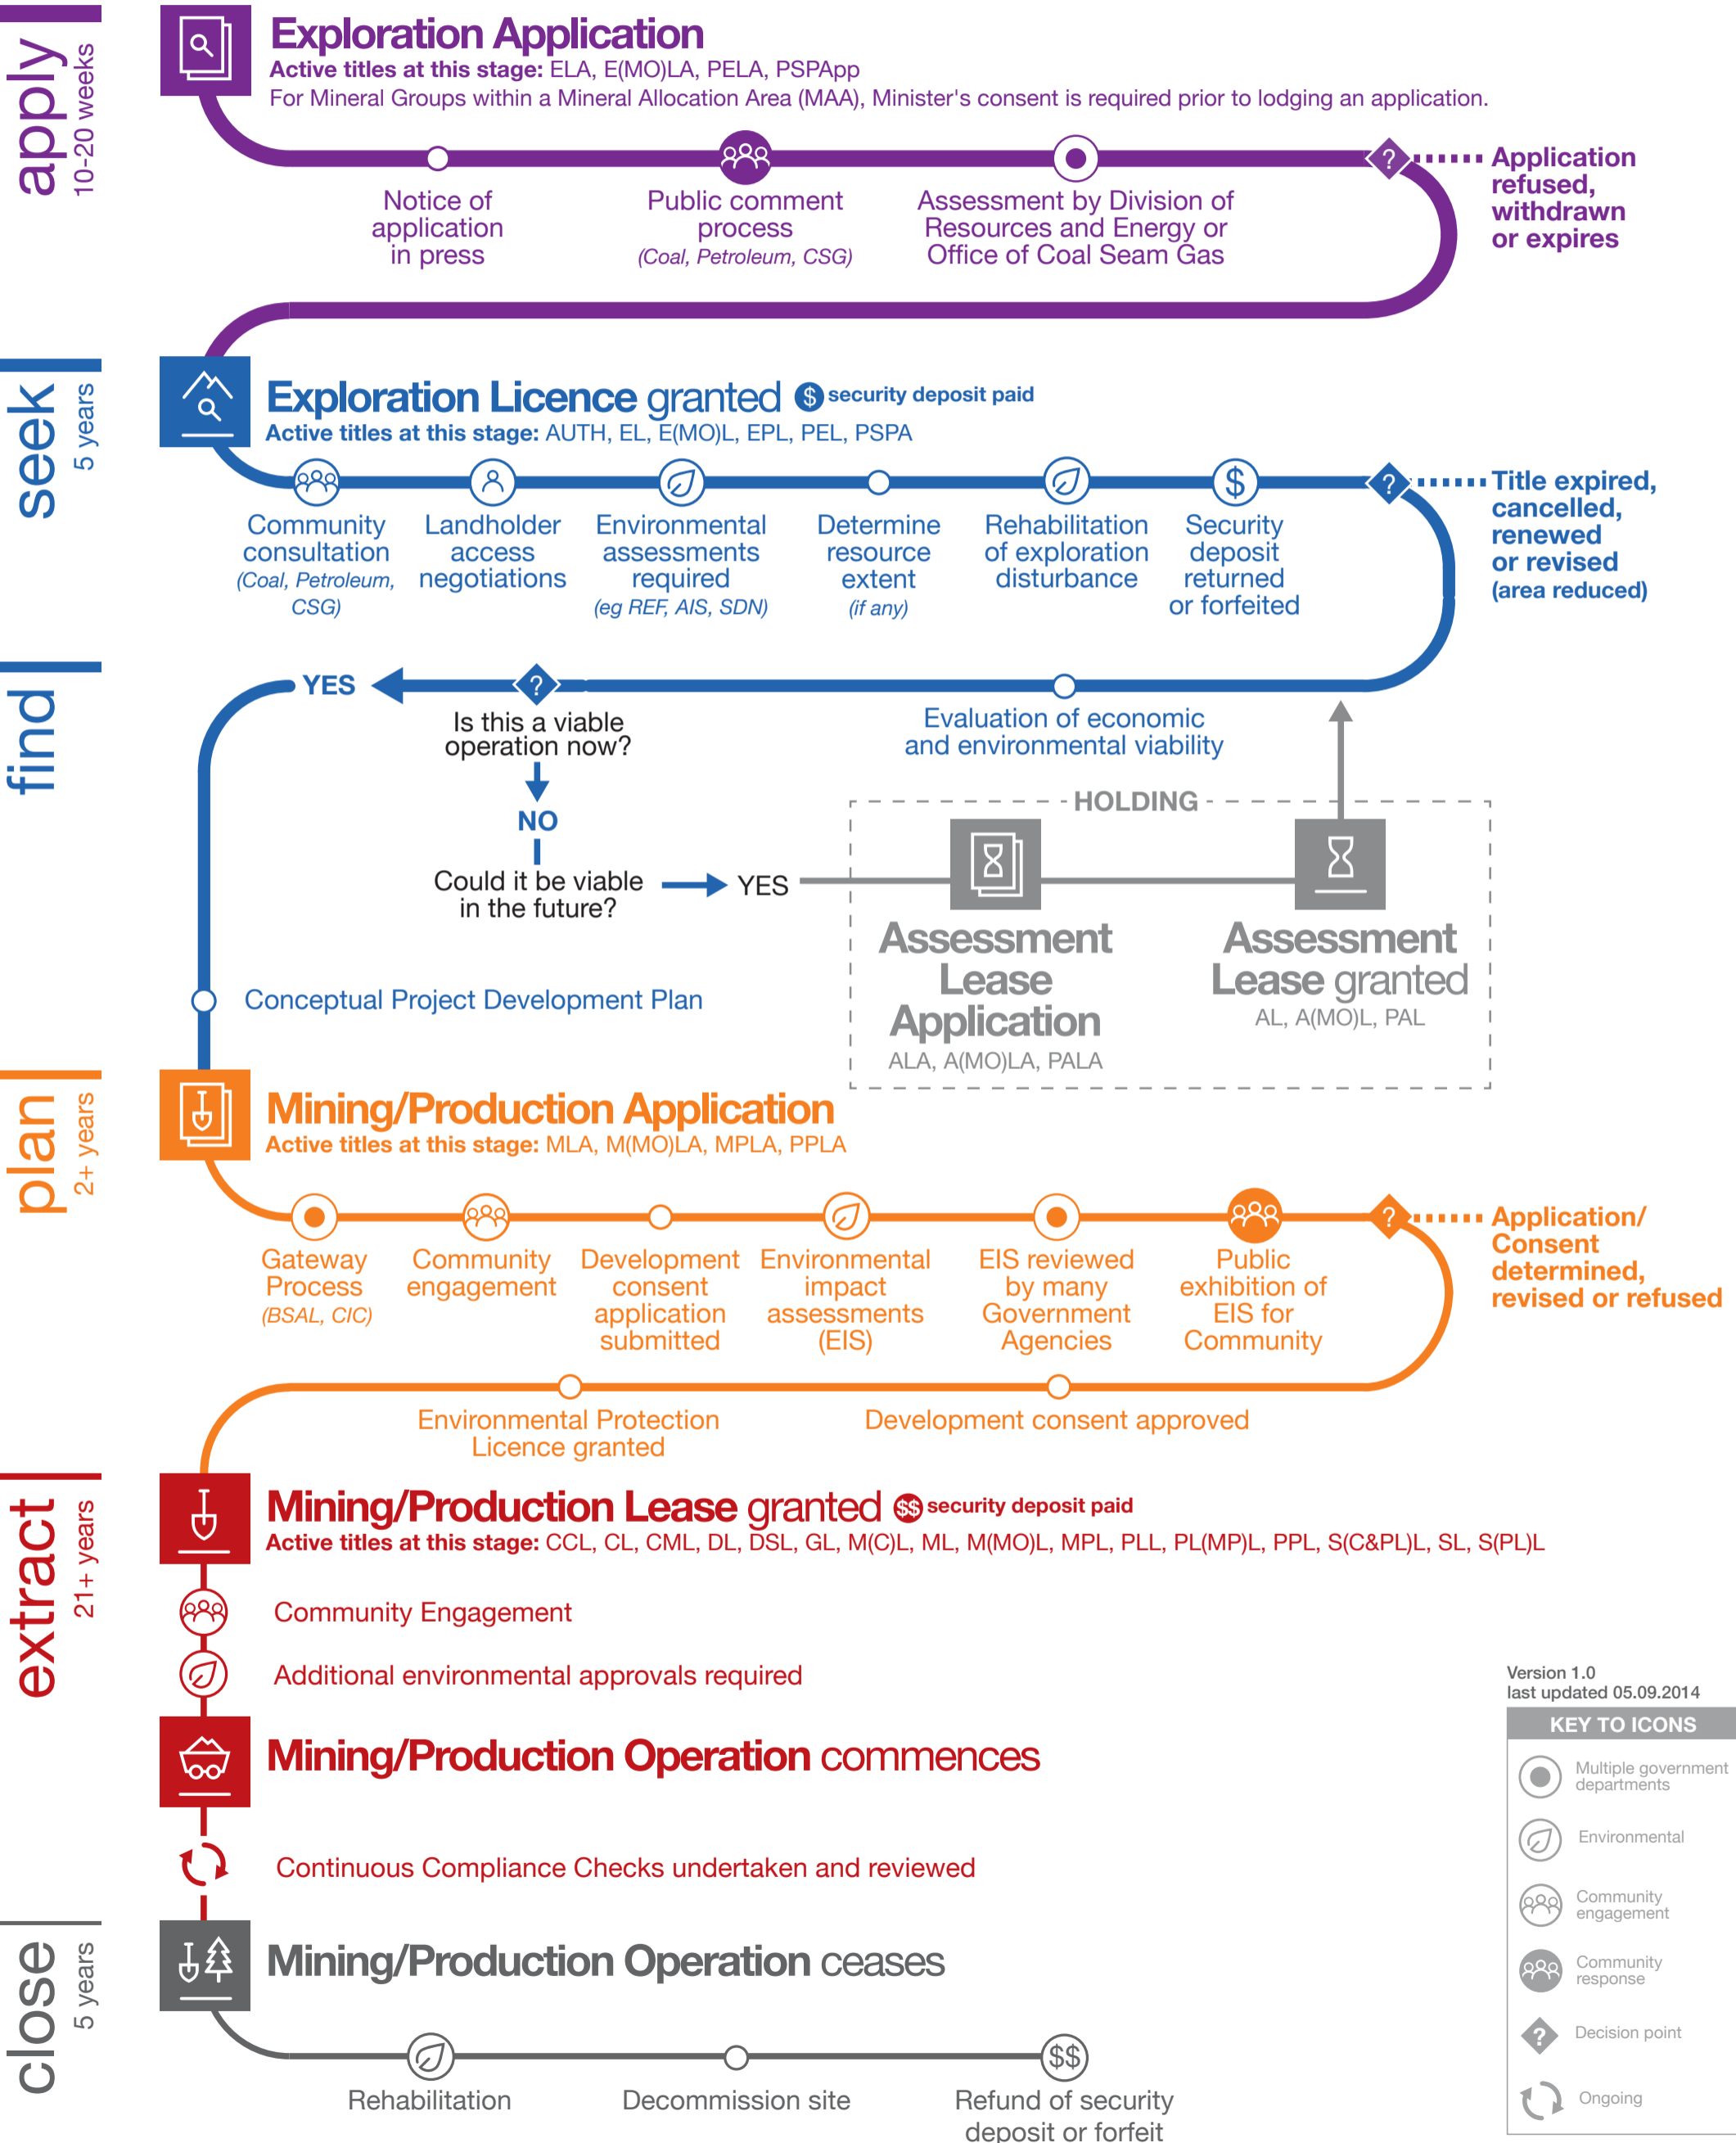

Common Ground is a web application made for the community by the NSW Government. It provides easy access to maps of mining and production activities across the State and helps explain the role of community in the decision making process for any potential project.

An interactive version of this poster, definitions for all abbreviations, maps, titles types, and more useful information can be found at www.commonground.nsw.gov.au

Version 1.0
last updated 05.09.2014