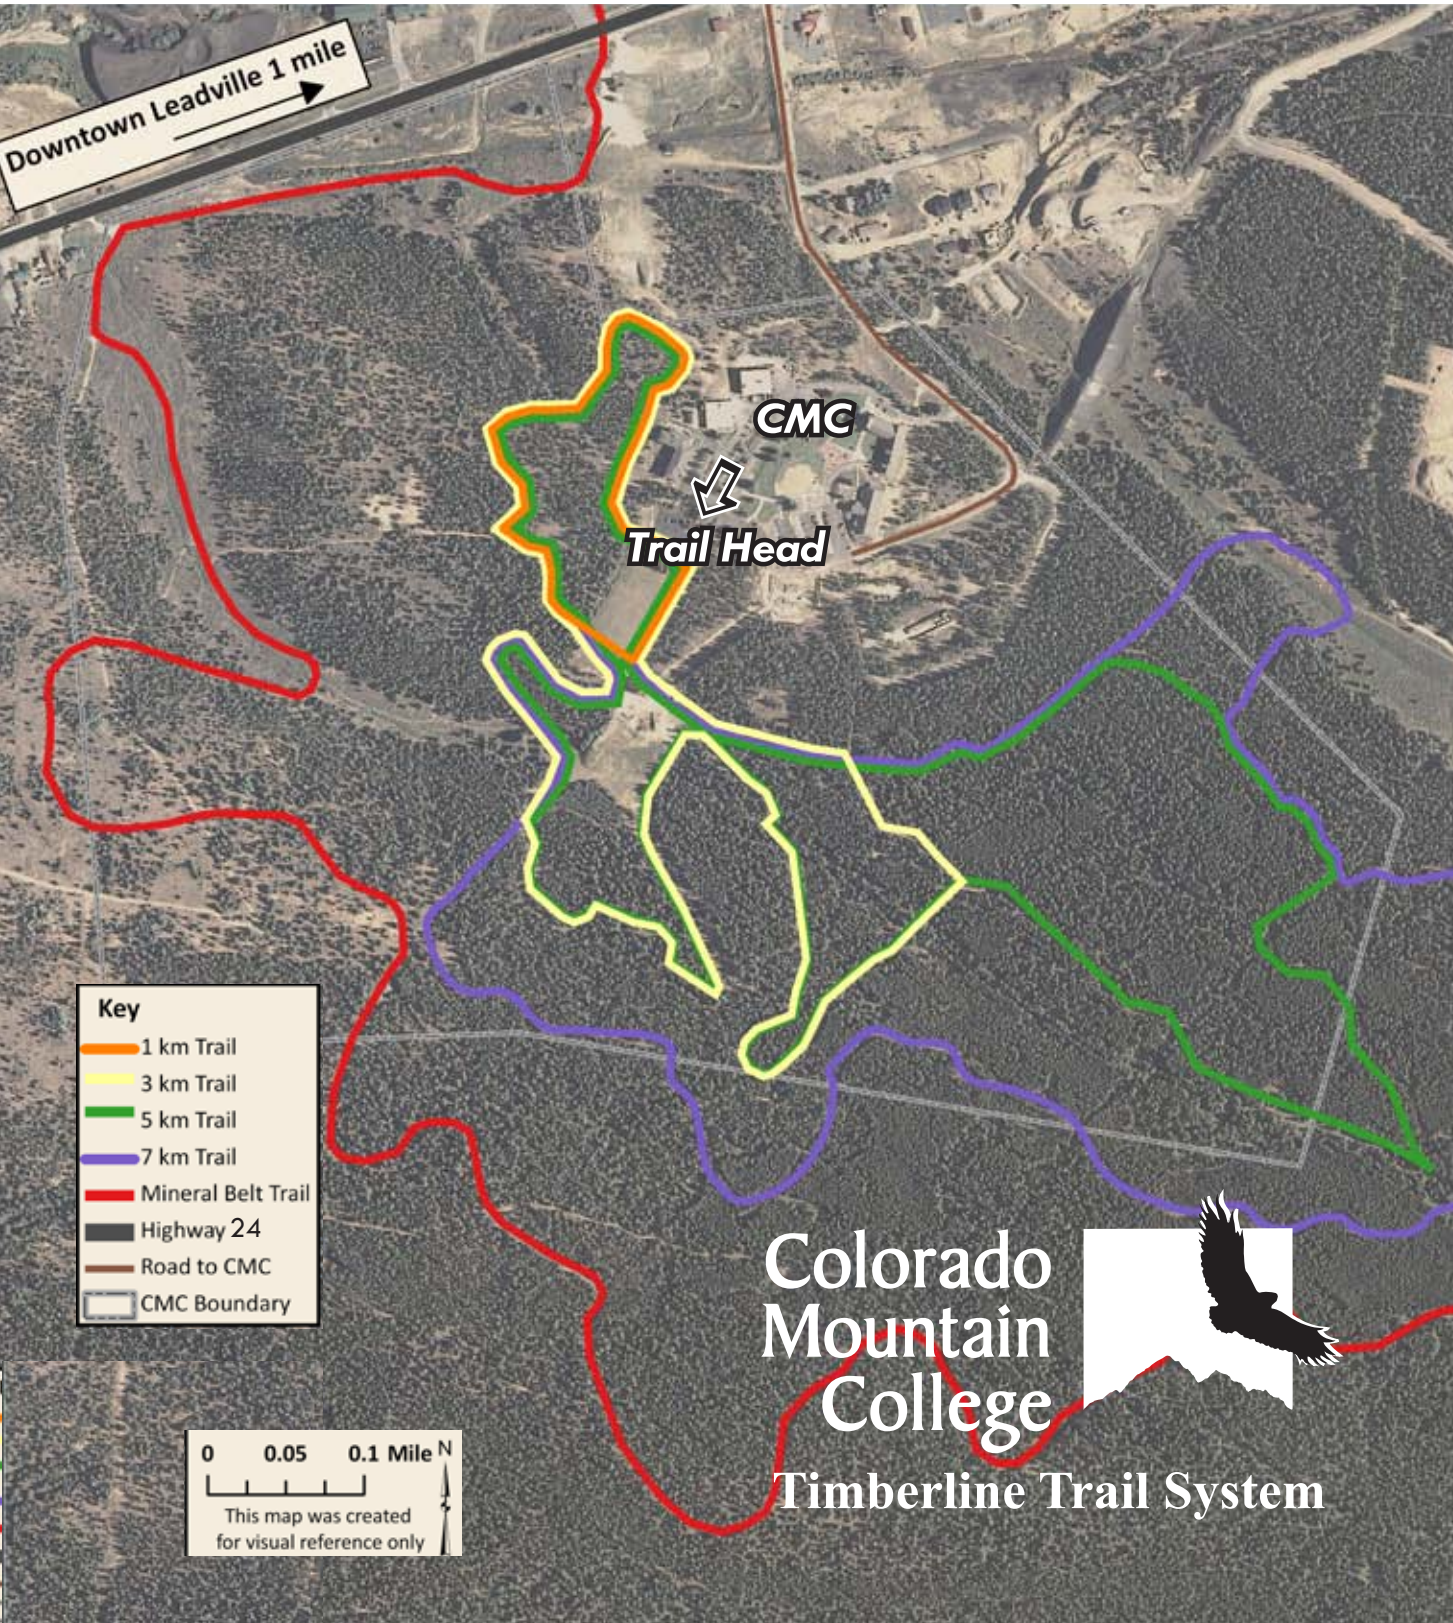

CMC Timberline is located on the south end of Leadville on Highway 24 South. You'll see a sign on the left hand side if you are coming from the north and on the right if you are coming from the south.

Please see a map of the Timberline Trail System including the frisbee golf course, fitness loop, Nordic ski and hiking trails on the reverse side.

901 US HWY 24 South • Leadville, CO 80461 • 719-486-2015

The Timberline Trail system is open to the public year round. In the winter the trails are groomed for skiers by CMC's Ski Area Operations students. The fitness stations and disk golf course, in addition to spectacular views, make the Timberline Trails a must stop and play destination on any trip to Leadville.