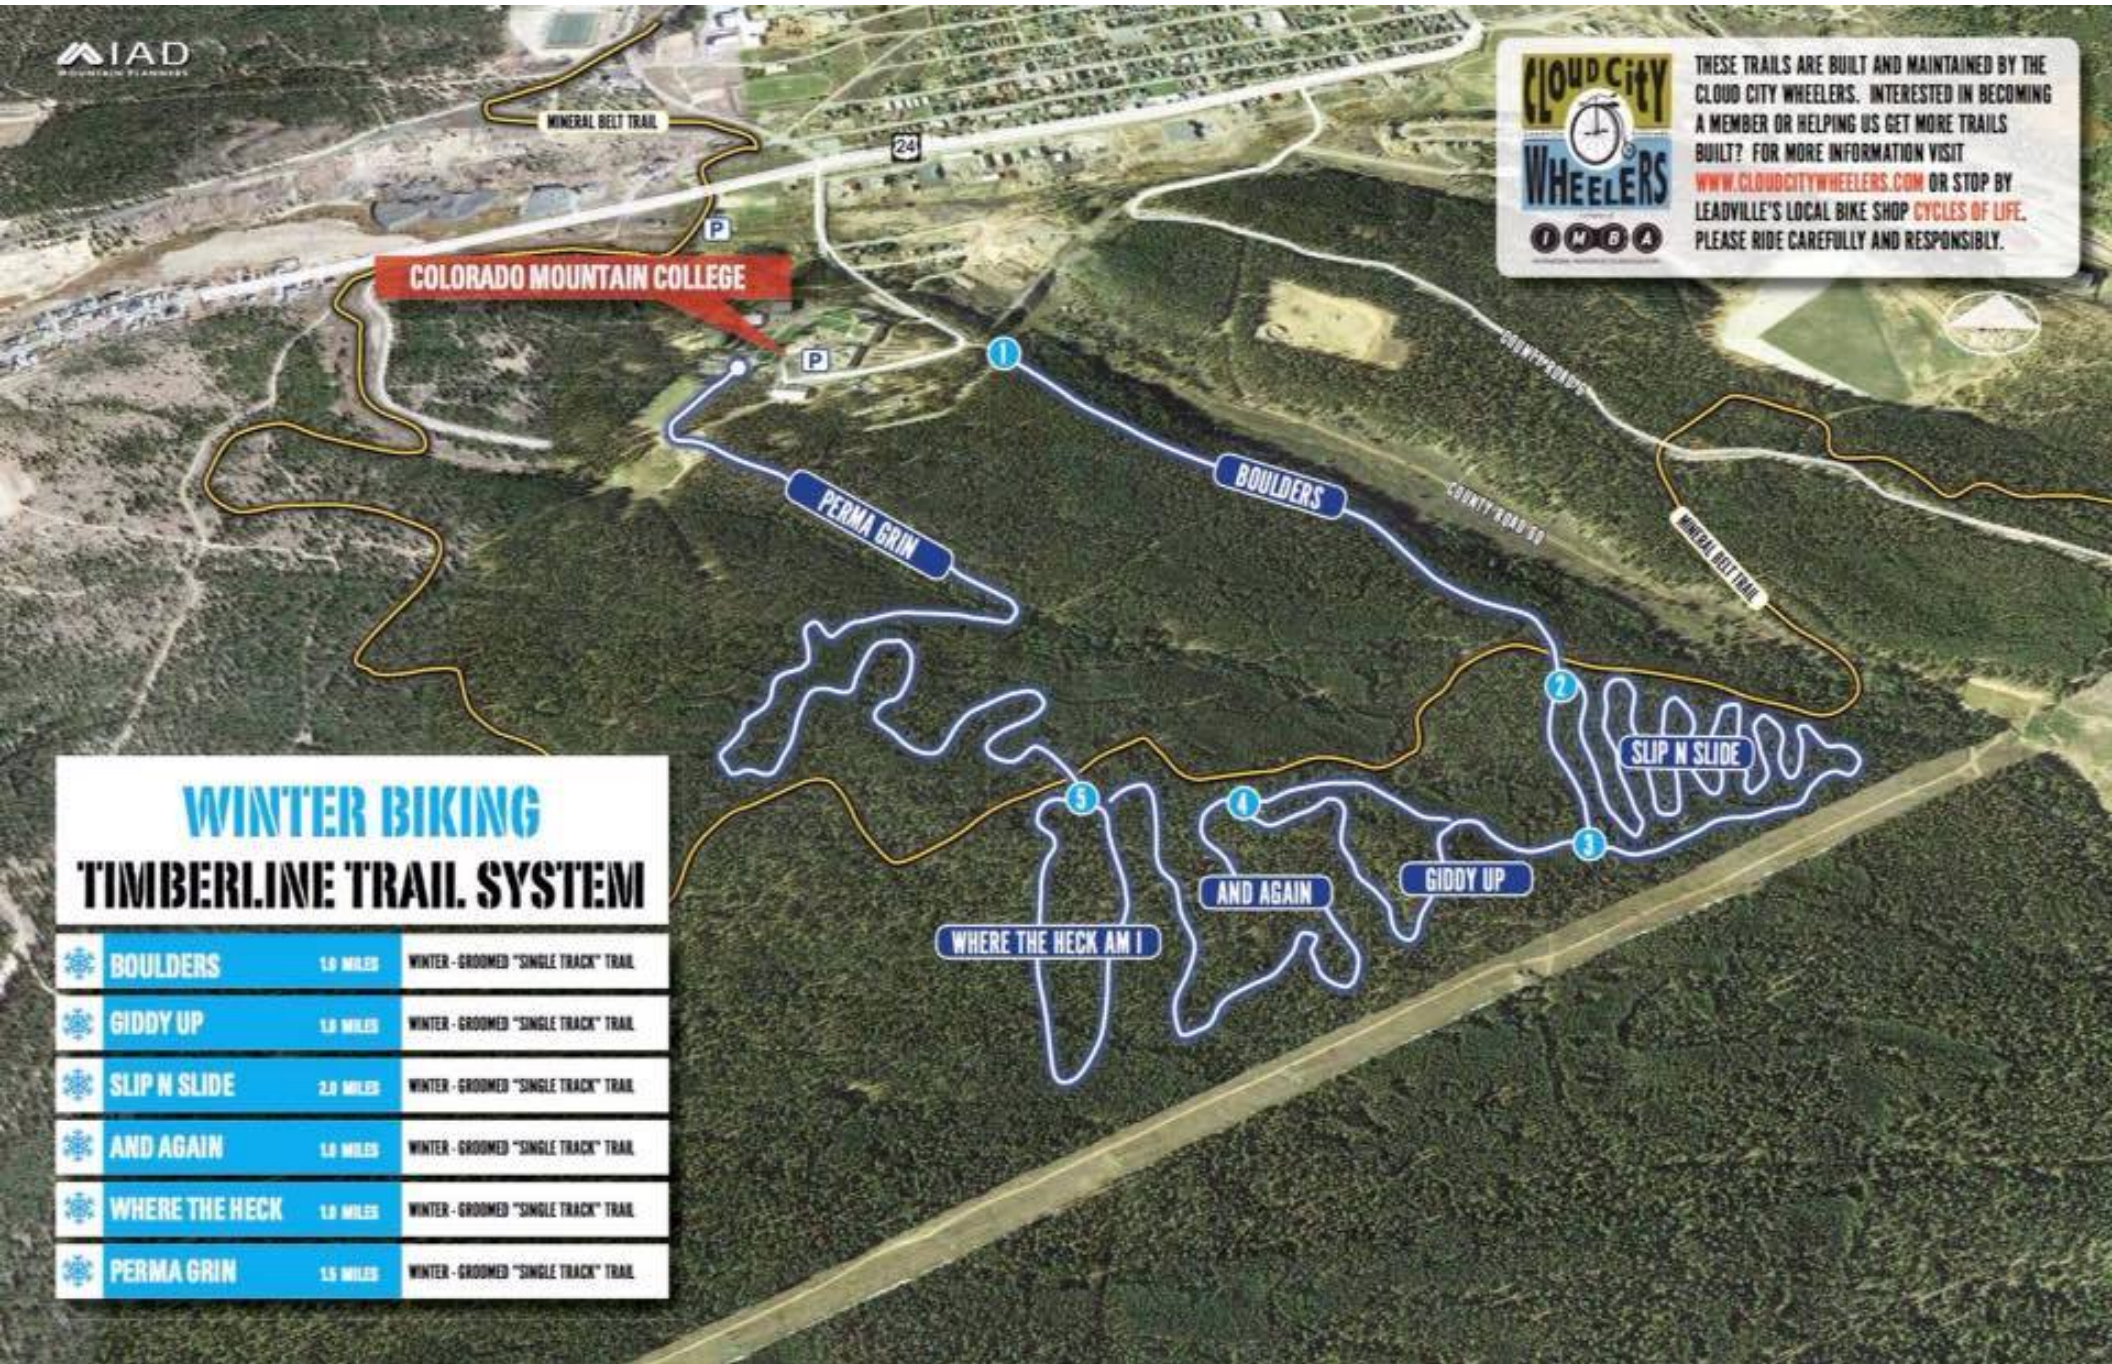

**CLOUD CITY WHEELERS**  
 THESE TRAILS ARE BUILT AND MAINTAINED BY THE CLOUD CITY WHEELERS. INTERESTED IN BECOMING A MEMBER OR HELPING US GET MORE TRAILS BUILT? FOR MORE INFORMATION VISIT [WWW.CLOUDCITYWHEELERS.COM](http://WWW.CLOUDCITYWHEELERS.COM) OR STOP BY LEADVILLE'S LOCAL BIKE SHOP **CYCLES OF LIFE**. PLEASE RIDE CAREFULLY AND RESPONSIBLY.

## WINTER BIKING TIMBERLINE TRAIL SYSTEM

 <b>BOULDERS</b>	1.0 MILES	WINTER-GROOMED "SINGLE TRACK" TRAIL
 <b>GIDDY UP</b>	1.0 MILES	WINTER-GROOMED "SINGLE TRACK" TRAIL
 <b>SLIP N SLIDE</b>	2.0 MILES	WINTER-GROOMED "SINGLE TRACK" TRAIL
 <b>AND AGAIN</b>	1.0 MILES	WINTER-GROOMED "SINGLE TRACK" TRAIL
 <b>WHERE THE HECK</b>	1.0 MILES	WINTER-GROOMED "SINGLE TRACK" TRAIL
 <b>PERMA GRIN</b>	1.5 MILES	WINTER-GROOMED "SINGLE TRACK" TRAIL