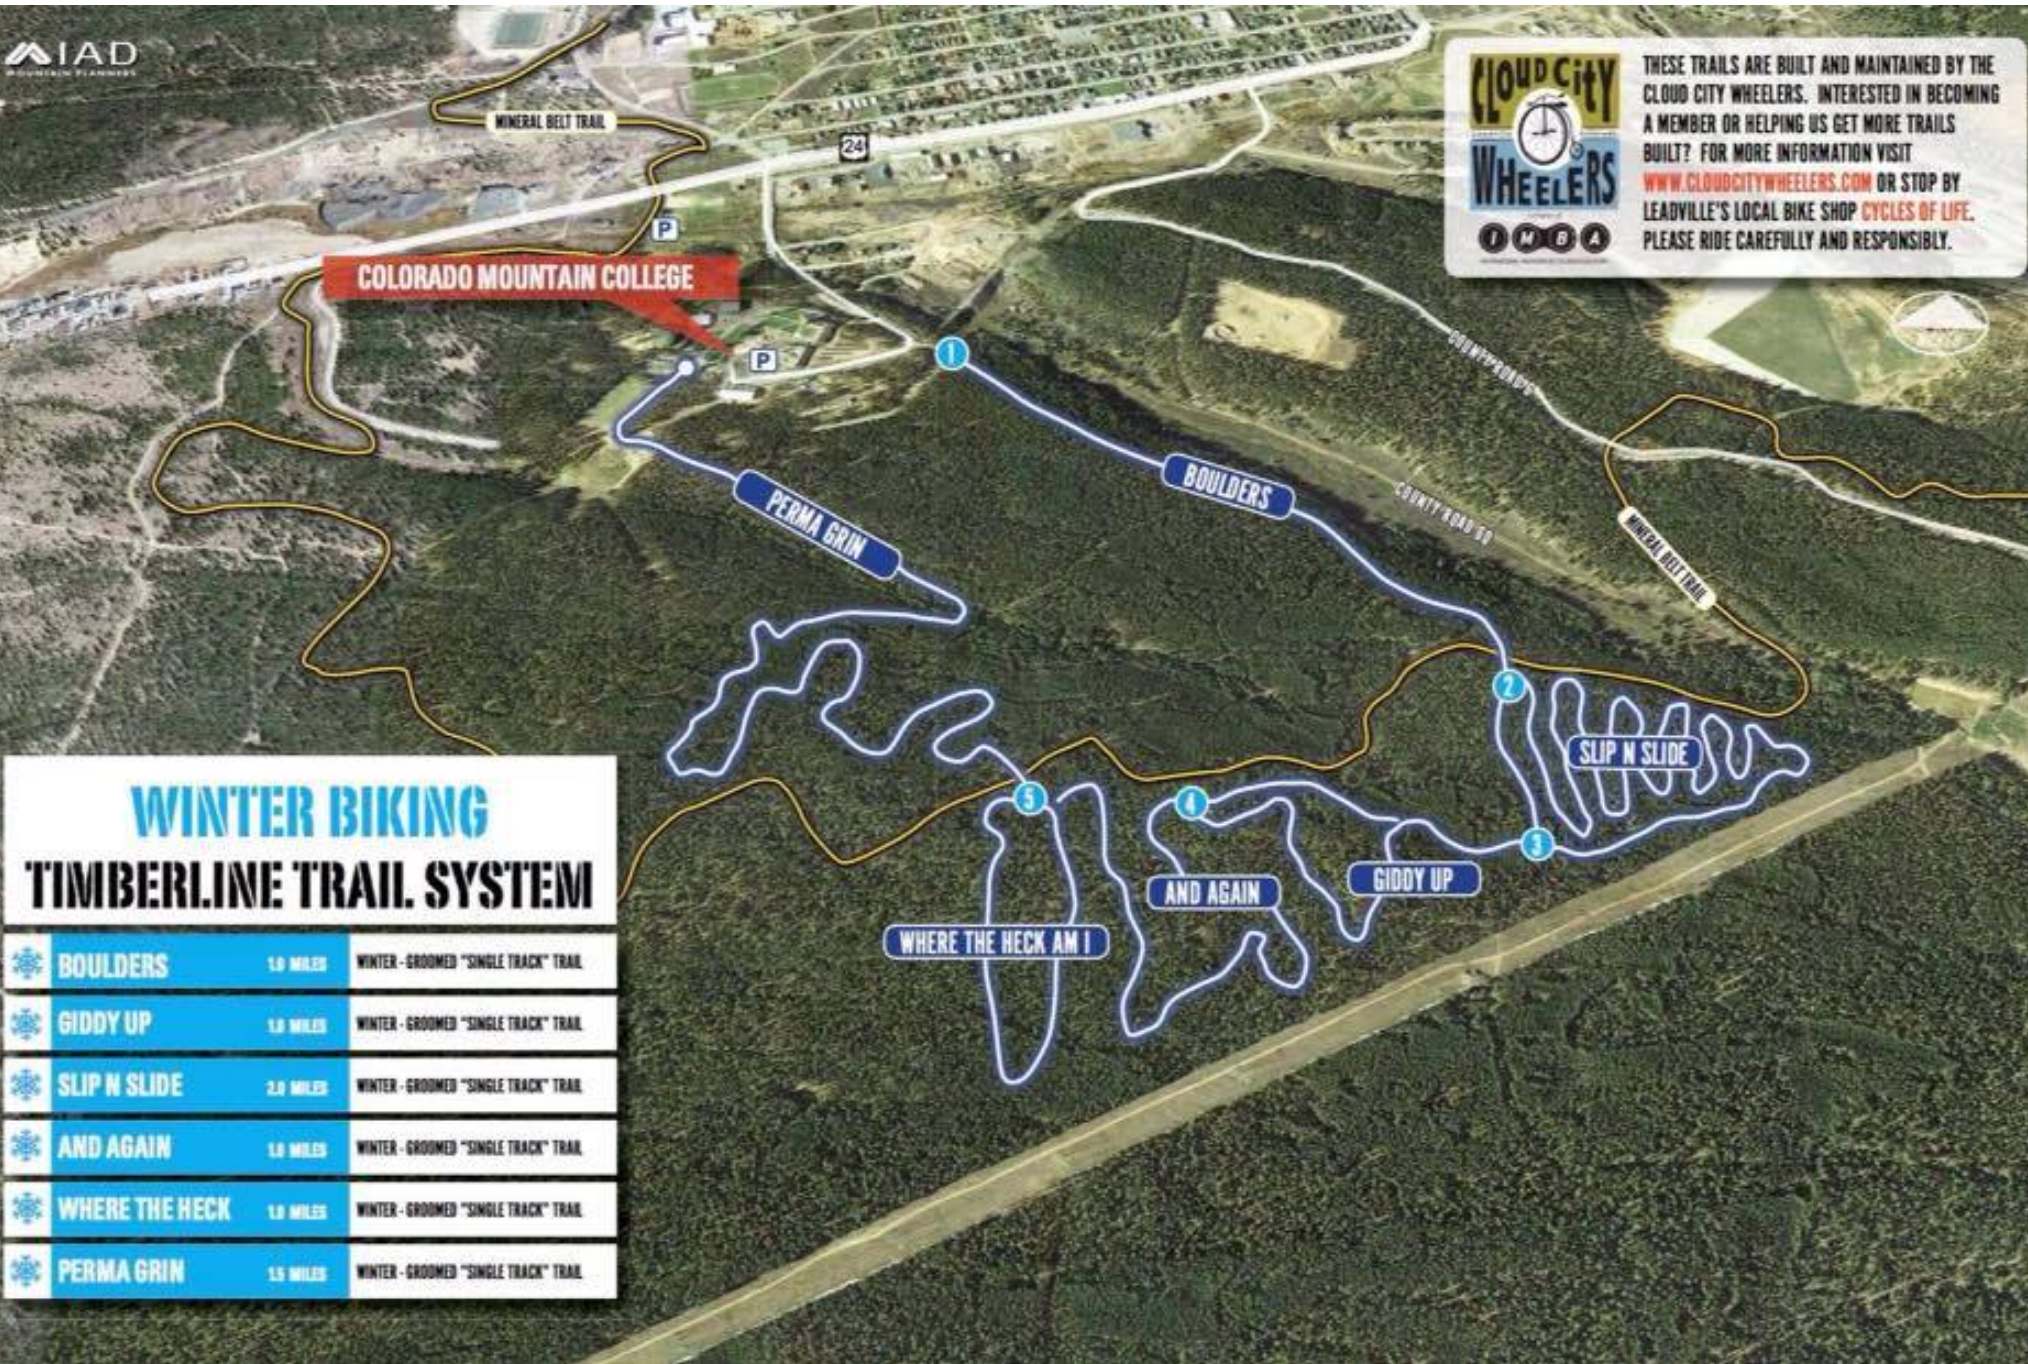

CLOUD CITY WHEELERS
 THESE TRAILS ARE BUILT AND MAINTAINED BY THE CLOUD CITY WHEELERS. INTERESTED IN BECOMING A MEMBER OR HELPING US GET MORE TRAILS BUILT? FOR MORE INFORMATION VISIT WWW.CLOUDCITYWHEELERS.COM OR STOP BY LEADVILLE'S LOCAL BIKE SHOP **CYCLES OF LIFE**. PLEASE RIDE CAREFULLY AND RESPONSIBLY.

WINTER BIKING TIMBERLINE TRAIL SYSTEM

	BOULDERS	1.0 MILES	WINTER-GROOMED "SINGLE TRACK" TRAIL
	GIDDY UP	1.0 MILES	WINTER-GROOMED "SINGLE TRACK" TRAIL
	SLIP N SLIDE	2.0 MILES	WINTER-GROOMED "SINGLE TRACK" TRAIL
	AND AGAIN	1.0 MILES	WINTER-GROOMED "SINGLE TRACK" TRAIL
	WHERE THE HECK	1.0 MILES	WINTER-GROOMED "SINGLE TRACK" TRAIL
	PERMA GRIN	1.5 MILES	WINTER-GROOMED "SINGLE TRACK" TRAIL