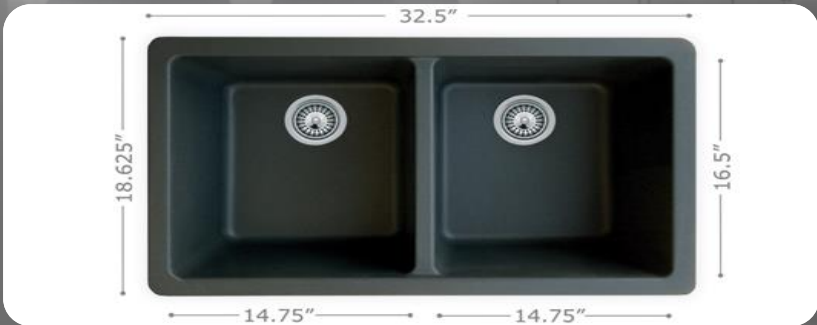

SINKS

OTHER SINKS AVAILABLE BY REQUEST.
VISIT PRODUCT INFORMATION FOR OTHER OPTIONS AND MORE
DETAILS

LB-200 16 GAUGE STAINLESS UNDERMOUNT

LB-100 16 GAUGE STAINLESS UNDERMOUNT

Q3318D BLACK QUARTZ COMPOSITE UNDERMOUNT