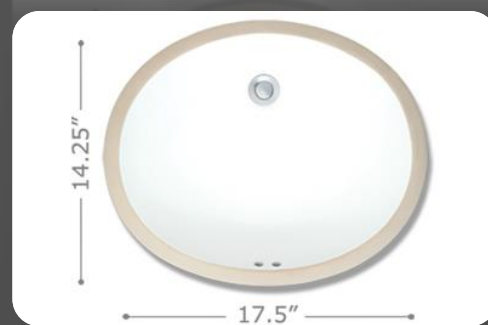

VC-1916 UNDERMOUNT PORCELAIN