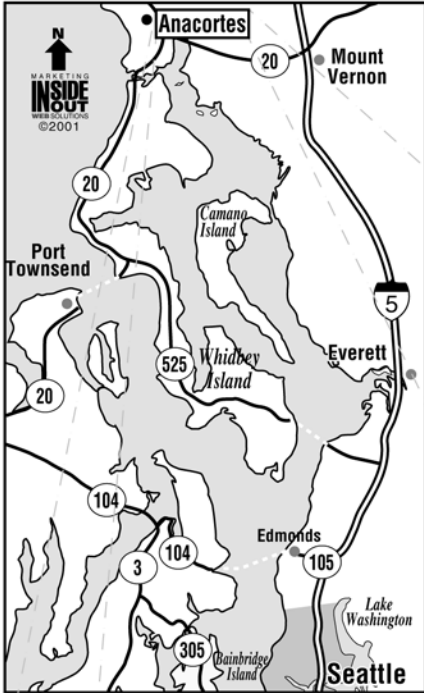

Anacortes - Cap Sante Boat Haven

ARROW LAUNCH SERVICE, INC.
 P.O. Box 2376
 Port Angeles, WA 98362
 (360) 457-1544
 Fax (360) 457-1552

DIRECTIONS:

Take I-5 North to Hwy 20 - Anacortes Commercial to 13th between Safeway & McDonalds. 13th dead ends at T-Dock.

Freight is handled at T-Dock.
 Passengers embark/disembark at A-Dock.

360-457-1544
 Call 800 number 1 hour prior to delivery