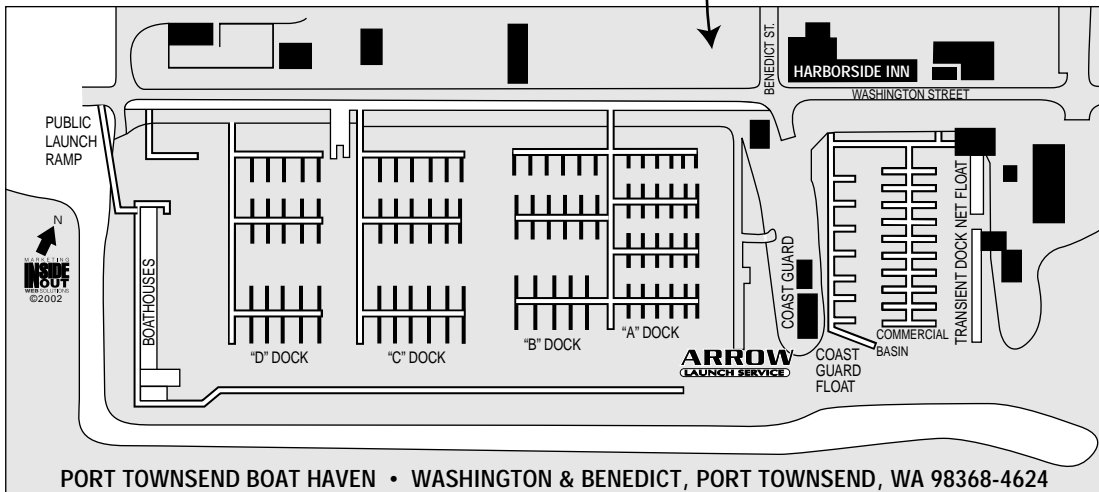

Port Townsend Passenger Terminal

ARROW LAUNCH SERVICES, INC.
 P.O. Box 2376
 Port Angeles, WA 98362
 (360) 457-1544
 Fax (360) 457-1552

DIRECTIONS:

Passenger Terminal is at the **Fuel Dock & Bait Shack** located at the foot of **Benedict Street & Washington**

(RT on Benedict @ Safeway Gas)

Parking is available at the head of the fuel dock next to the **U.S. Coast Guard** base.

Lodging is available across the street at **Harborside Inn**.
 (360) 385-7909
 FAX 385-6984

**Port Townsend Boat Haven
 Washington & Benedict
 Port Townsend, WA
 98368-4624 US**

PORT TOWNSEND BOAT HAVEN • WASHINGTON & BENEDICT, PORT TOWNSEND, WA 98368-4624