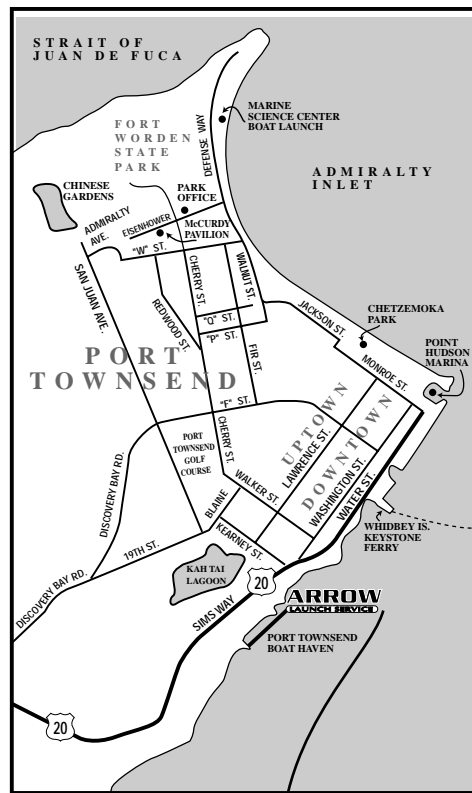

Port Townsend Passenger Terminal

ARROW LAUNCH SERVICES, INC.
 P.O. Box 2376
 Port Angeles, WA 98362
 (360) 457-1544
 Fax (360) 457-1552

DIRECTIONS:

Passenger Terminal is at the **Fuel Dock & Bait Shack** located at the foot of **Benedict Street & Washington**

(RT on Benedict @ Safeway Gas)

Parking is available at the head of the fuel dock next to the **U.S. Coast Guard** base.

Lodging is available across the street at **Harborside Inn**.
 (360) 385-7909
 FAX 385-6984

**Port Townsend Boat Haven
 Washington & Benedict
 Port Townsend, WA
 98368-4624 US**

PORT TOWNSEND BOAT HAVEN • WASHINGTON & BENEDICT, PORT TOWNSEND, WA 98368-4624