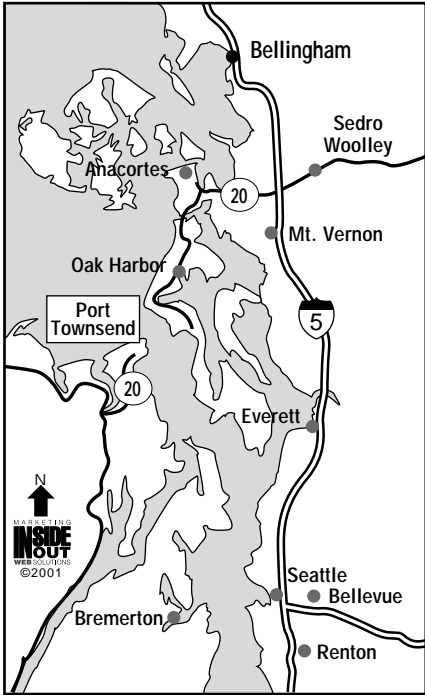

Port Townsend Passenger Terminal

ARROW LAUNCH SERVICES, INC.
 P.O. Box 2376
 Port Angeles, WA 98362
 (360) 457-1544
 Fax (360) 457-1552

DIRECTIONS:

Passenger Terminal is at the **Fuel Dock & Bait Shack** located at the foot of **Benedict Street & Washington**

(RT on Benedict @ Safeway Gas)

Parking is available at the head of the fuel dock next to the **U.S. Coast Guard** base.

Lodging is available across the street at **Harborside Inn**.
 (360) 385-7909
 FAX 385-6984

**Port Townsend Boat Haven
 Washington & Benedict
 Port Townsend, WA
 98368-4624 US**

PORT TOWNSEND BOAT HAVEN • WASHINGTON & BENEDICT, PORT TOWNSEND, WA 98368-4624