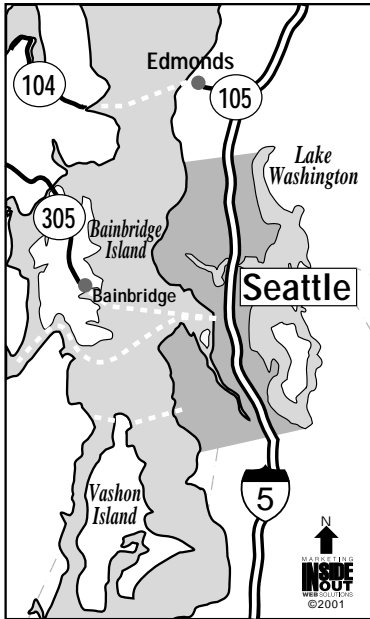

Seattle Stores

ARROW LAUNCH SERVICES, INC.
 P.O. Box 2376
 Port Angeles, WA 98362
 (360) 457-1544
 Fax (360) 457-1552

DIRECTIONS:

Take I-5 to Mercer St. to Elliot Ave W.