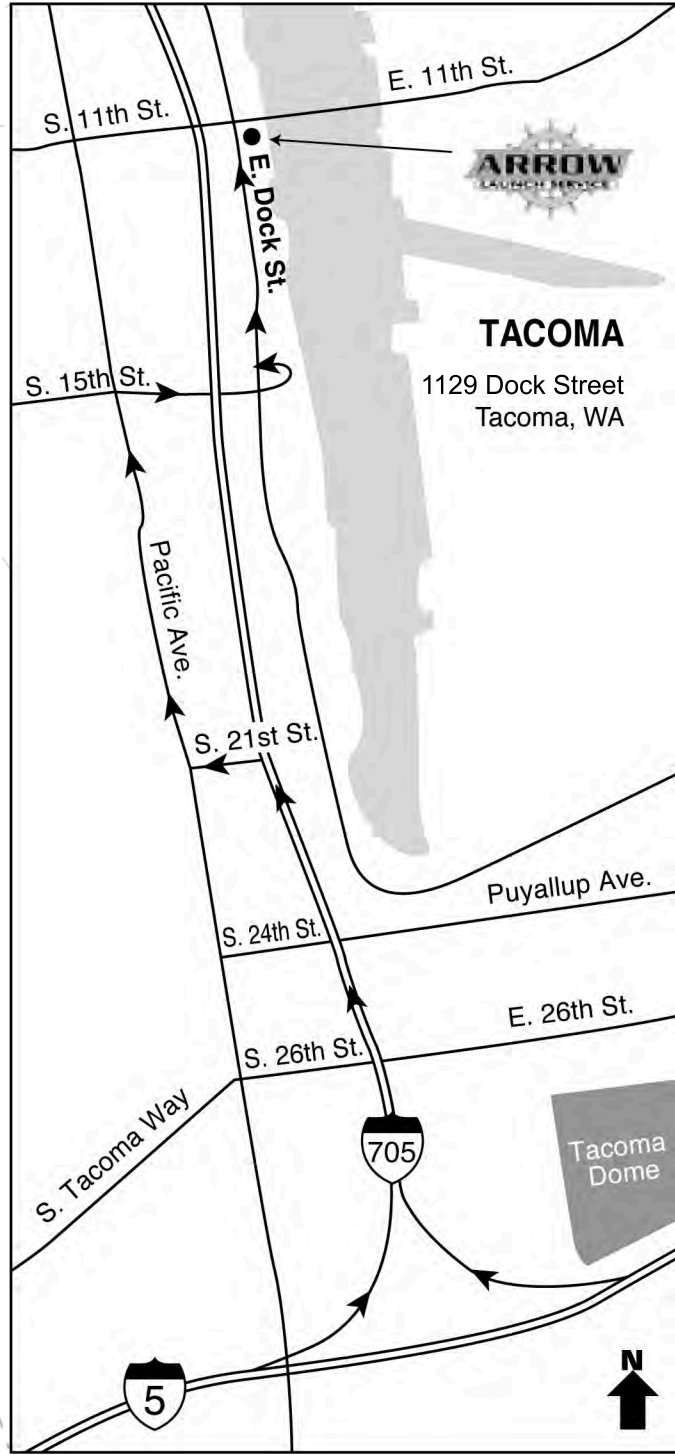

# Tacoma - 1129 Dock St.

**ARROW LAUNCH SERVICE, INC.**  
P.O. Box 2376  
Port Angeles, WA 98362  
(360) 457-1544  
Fax (360) 457-1552

## DIRECTIONS:

While traveling North or South on Interstate 5, take the "705/City Center" off ramp. Take the "S 21st off-ramp" and turn left at end of off-ramp (S 21st). Right on Pacific. Right on 15th. Right on Dock Street. Immediately after "Sea Scout Explorers" building AND PRIOR TO GOING UNDER THE 11th Street bridge, turn right into the "MARINA PARKING" lot. There are two ramps that lead to the boat slips. The ramp that leads to the launch has a sign that says "ARROW LAUNCH SERVICE 800-244-2948".