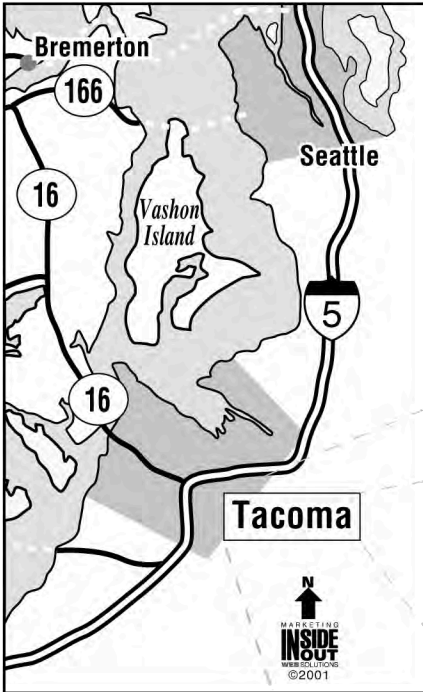

# Tacoma - 1129 Dock St.

**ARROW LAUNCH SERVICE, INC.**  
P.O. Box 2376  
Port Angeles, WA 98362  
(360) 457-1544  
Fax (360) 457-1552

## DIRECTIONS:

While traveling North or South on Interstate 5, take the "705/City Center" off ramp. Take the "S 21st off-ramp" and turn left at end of off-ramp (S 21st). Right on Pacific. Right on 15th. Right on Dock Street. Immediately after "Sea Scout Explorers" building AND PRIOR TO GOING UNDER THE 11th Street bridge, turn right into the "MARINA PARKING" lot. There are two ramps that lead to the boat slips. The ramp that leads to the launch has a sign that says "ARROW LAUNCH SERVICE 800-244-2948".