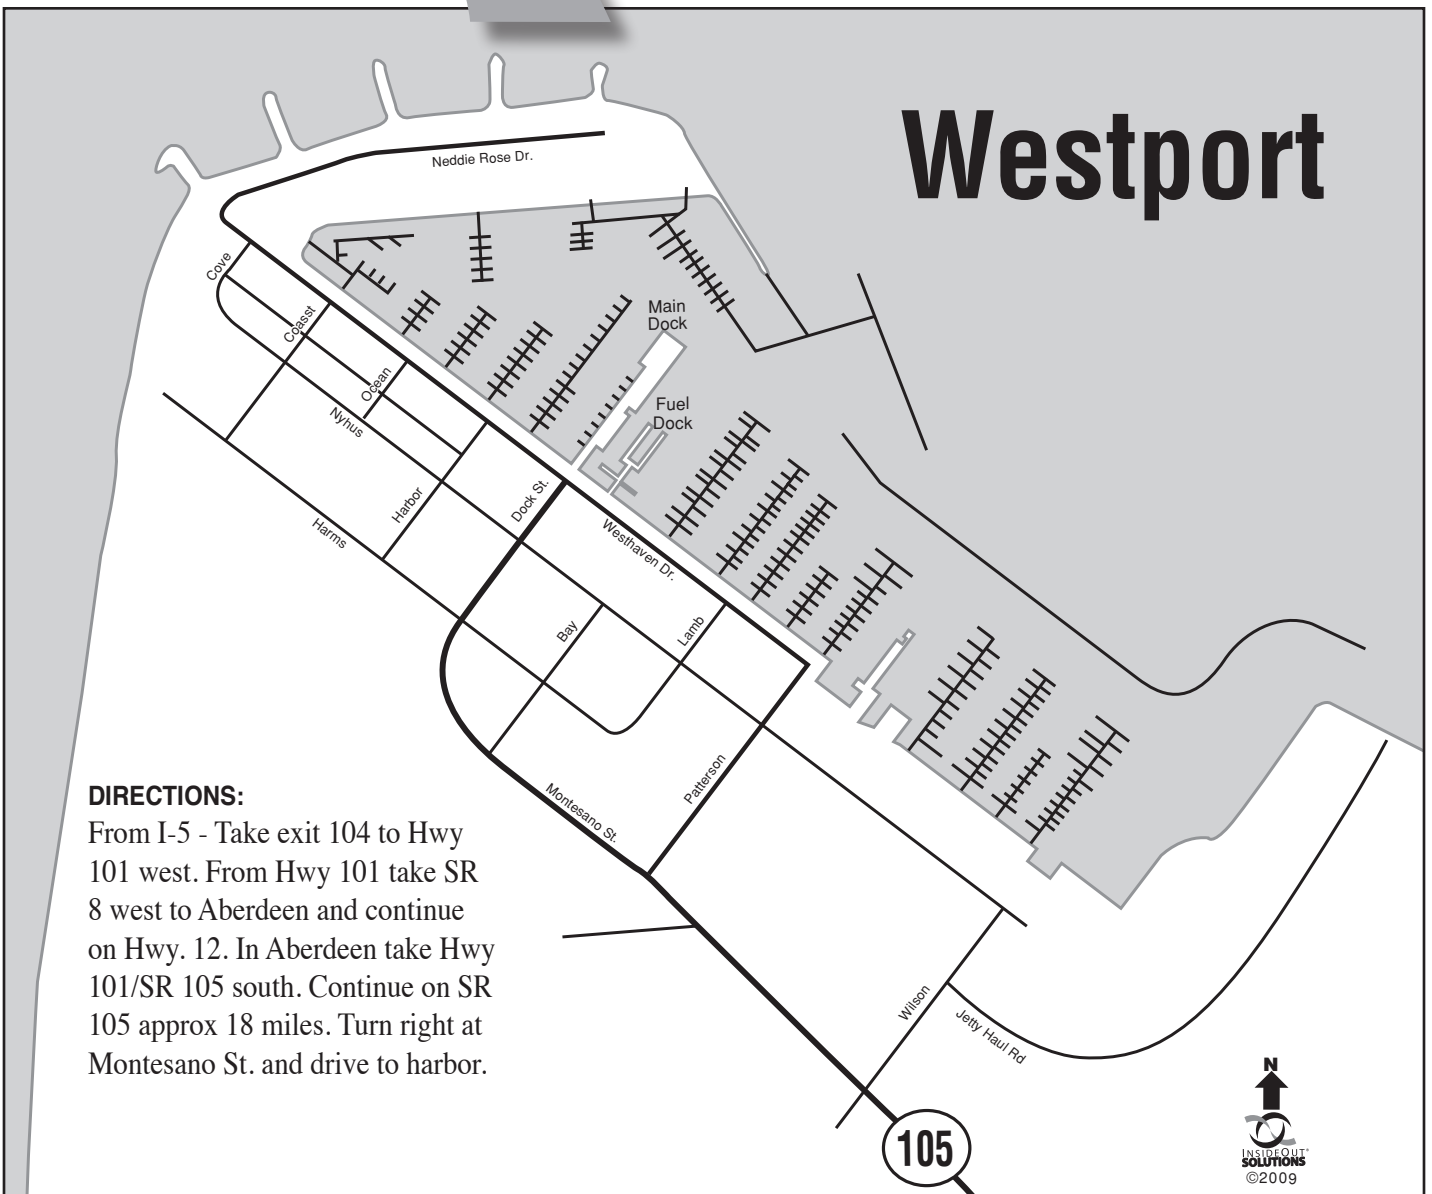

ARROW LAUNCH SERVICE, INC.
 P.O. Box 2376
 Port Angeles, WA 98362
 (360) 457-1544
 Fax (360) 457-1552
www.arrowlaunch.com

Westport

DIRECTIONS:
 From I-5 - Take exit 104 to Hwy 101 west. From Hwy 101 take SR 8 west to Aberdeen and continue on Hwy. 12. In Aberdeen take Hwy 101/SR 105 south. Continue on SR 105 approx 18 miles. Turn right at Montezano St. and drive to harbor.