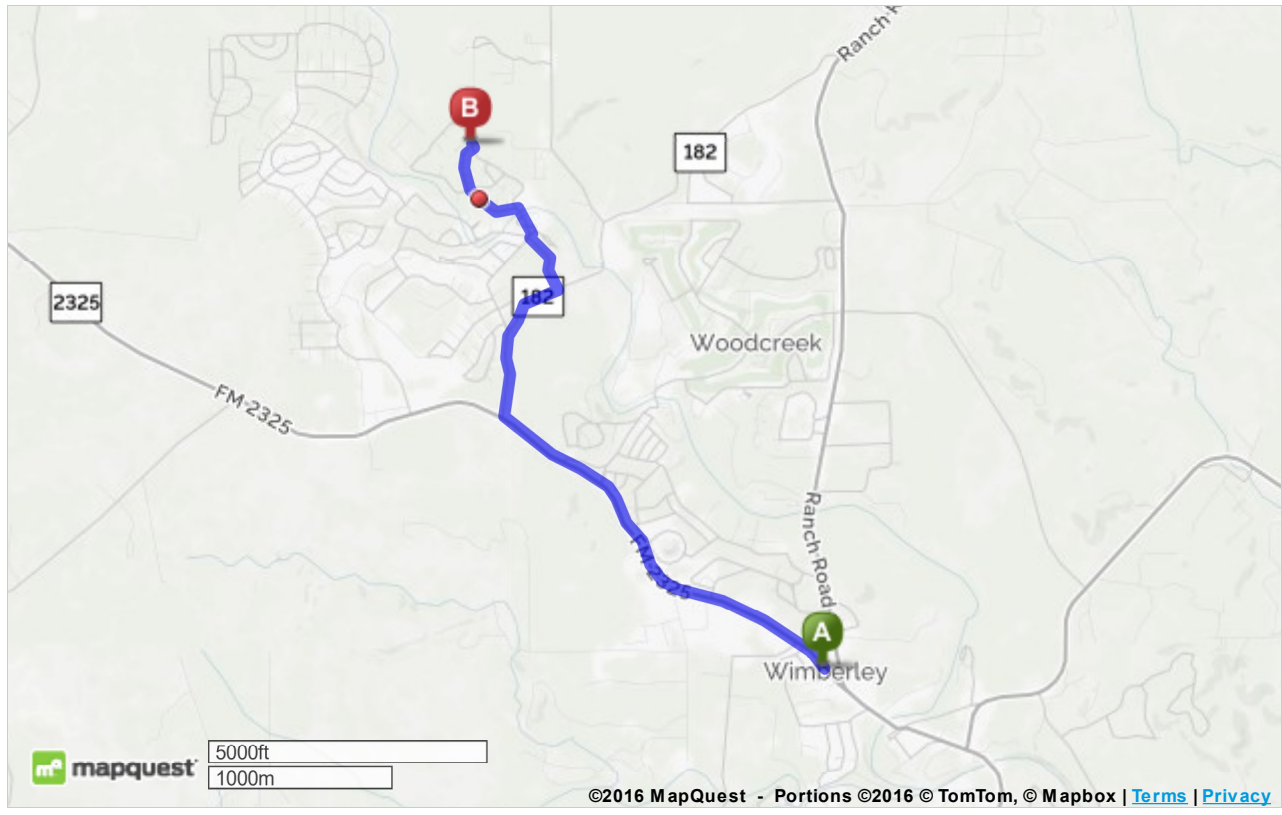

Trip to:  
**38 Persimmon Dr**  
Wimberley, TX 78676-1943  
4.04 miles / 9 minutes

Notes

House 19 for WVHH is at 38 Persimmon (on the corner of Acacia and Persimmon) in Woodcreek North, TX

**Wimberley, TX**

START AT 2325 and RR 12 at Y in Wimberley, TX

Download  
Free App

1. Start out going **northwest** on **FM 2325 / RM-2325** toward **Rhodes Ln.** [Map](#)

**2.2 Mi**

2. Turn **right** onto **Jacobs Well Rd / County Hwy-182.** [Map](#)

**0.8 Mi**

3. Take the 2nd **left** onto **Pleasant Valley Rd.** [Map](#)

**0.3 Mi**

4. Turn **right** onto **Woodacre Dr.** [Map](#)

**0.2 Mi**

5. Turn **left** onto **Acacia Dr.** [Map](#)

**0.5 Mi**

6. Turn **left** onto **Persimmon Dr.** [Map](#)

**0.02 Mi**

7. **38 PERSIMMON DR** is on the **left.** [Map](#)

**38 Persimmon Dr, Wimberley, TX 78676-1943**

Total Travel Estimate: **4.04 miles - about 9 minutes**

©2016 MapQuest, Inc. Use of directions and maps is subject to the MapQuest Terms of Use. We make no guarantee of the accuracy of their content, road conditions or route usability. You assume all risk of use. [View Terms of Use](#)