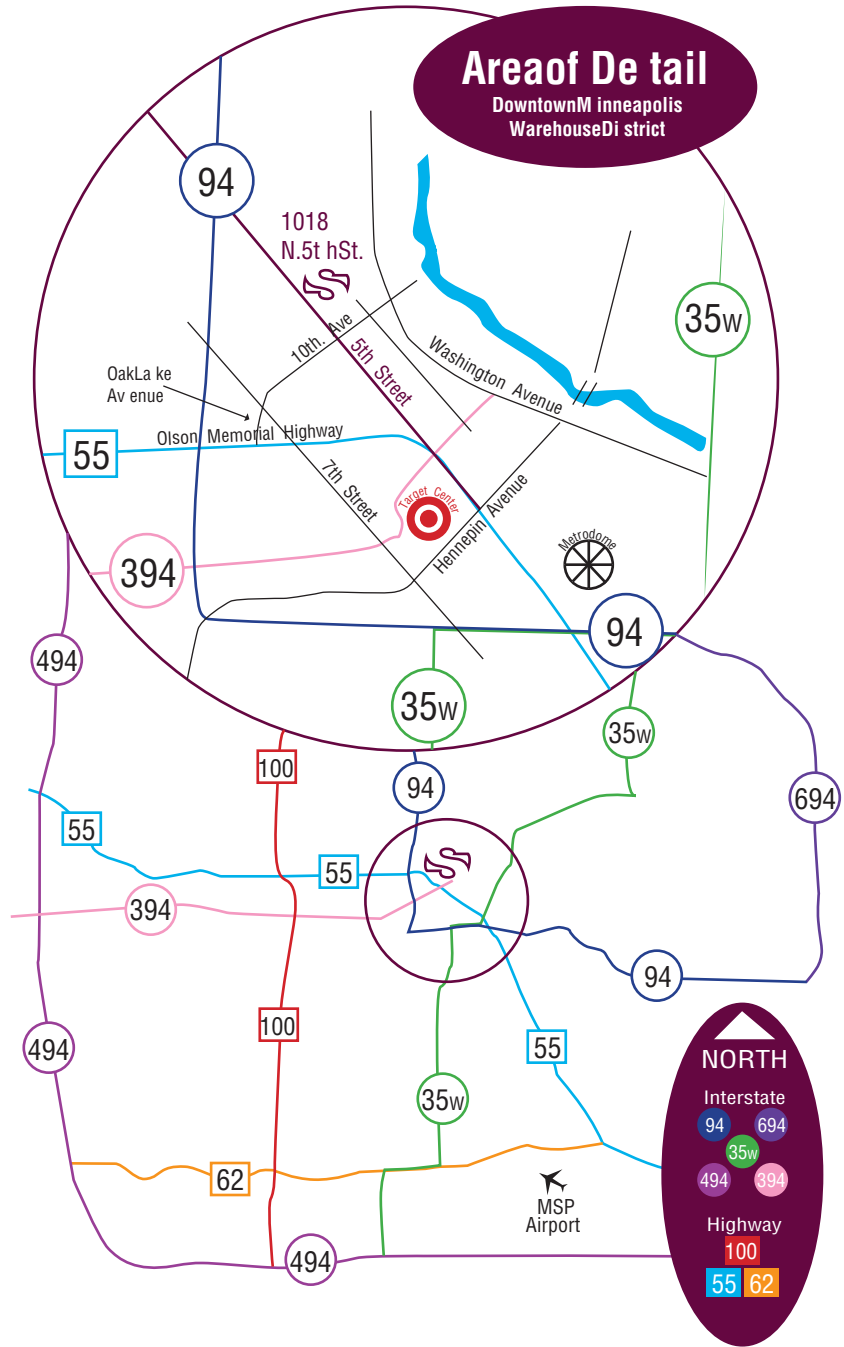

DIRECTIONS TO STAFFORD PHOTOGRAPHY

From Highway 394

Take 394 to downtown Minneapolis
Take Washington Avenue exit
Left on Washington Avenue
Left on 10th Avenue
Go 2 blocks
Right on N. Fifth Street
Third building on the right

From I-94 (from St.Paul)

Take Highway 55 exit off of I-94
Turn right on Highway 55
Get quickly into the far left lane
Turn left onto Oak Lake Avenue
(1st stoplight)
Go 3 blocks
Turn left onto N. Fifth Street
Third building on the right

From Airport

Take Hwy 55W to 62W
Take 62W to 35-W North
Take 35-W North to 94W
Exit onto Hwy 55 (exit # 230)
Turn right on Highway 55
Get quickly into the far left lane
Turn left onto Oak Lake Avenue
(1st stoplight)
Go 3 blocks
Turn left onto N. Fifth Street
Third building on the right

From Downtown

Going North on Hennepin
Take left on N. Fifth Street
(Going South on First Avenue,
Take Right on N. Fifth Street)
Stay Straight on N. Fifth Street
Straight through to the 2nd stop sign
(at 10th Avenue and N. Fifth Street)
Third building on the right

From I-94 (from St.Cloud)

Take Highway 55 exit off of I-94
Turn left on Seventh Street
Get quickly into the far left lane
Turn left onto Oak Lake Avenue
(1st stoplight)
Go 3 blocks
Turn left onto N. Fifth Street
Third building on the right

From Highway 55

Just after crossing over I-94,
turn left onto Oak Lake Avenue
Go 2 blocks to second stop sign
Turn left onto N. Fifth Street
Third building on the right

tel- 612.333.2122 fax- 612.333.2278 1018 north fifth street minneapolis, mn 55411