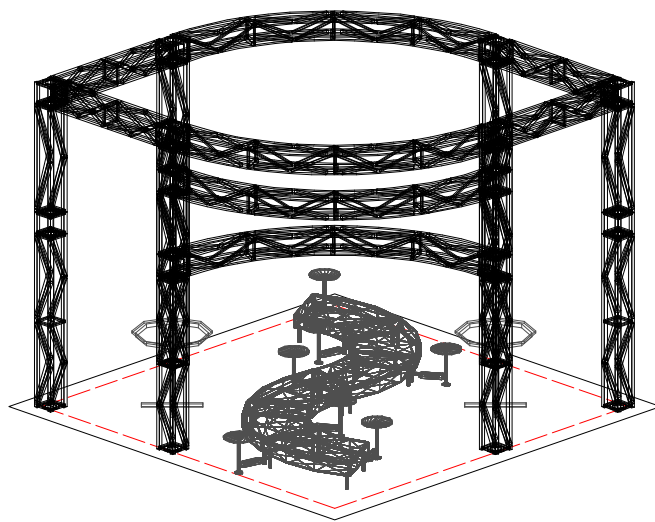

Booth Truss Layout

AWE Booth- Fixture Overview

Fixtures

-  = Quantum Wash EXT
-  = Arena Par Zoom (10 Chan)
-  = DFD Opto

POWER DROP

Power Plot

Fixtures

-  = Quantum Wash EXT
-  = Arena Par Zoom (10 Chan)
-  = DFD Opto

Robot Power

-  = Soca to Edison BO 120volt
-  = 1k Multi 208volt
- 1** = circuit number
- 5'** = AC
- 5'** = Powercon to Powercon

#4- 10' 1k 208v Multi

#1- 10' 1k Multi

#2- 25' 1k 208v

#3- 25' 1k 208v

Data Plot

Fixtures

-  = Quantum Wash EXT
-  = Arena Par Zoom (10 Chan)
-  = DFD Opto

Data Key

 = 5-Pin DMX