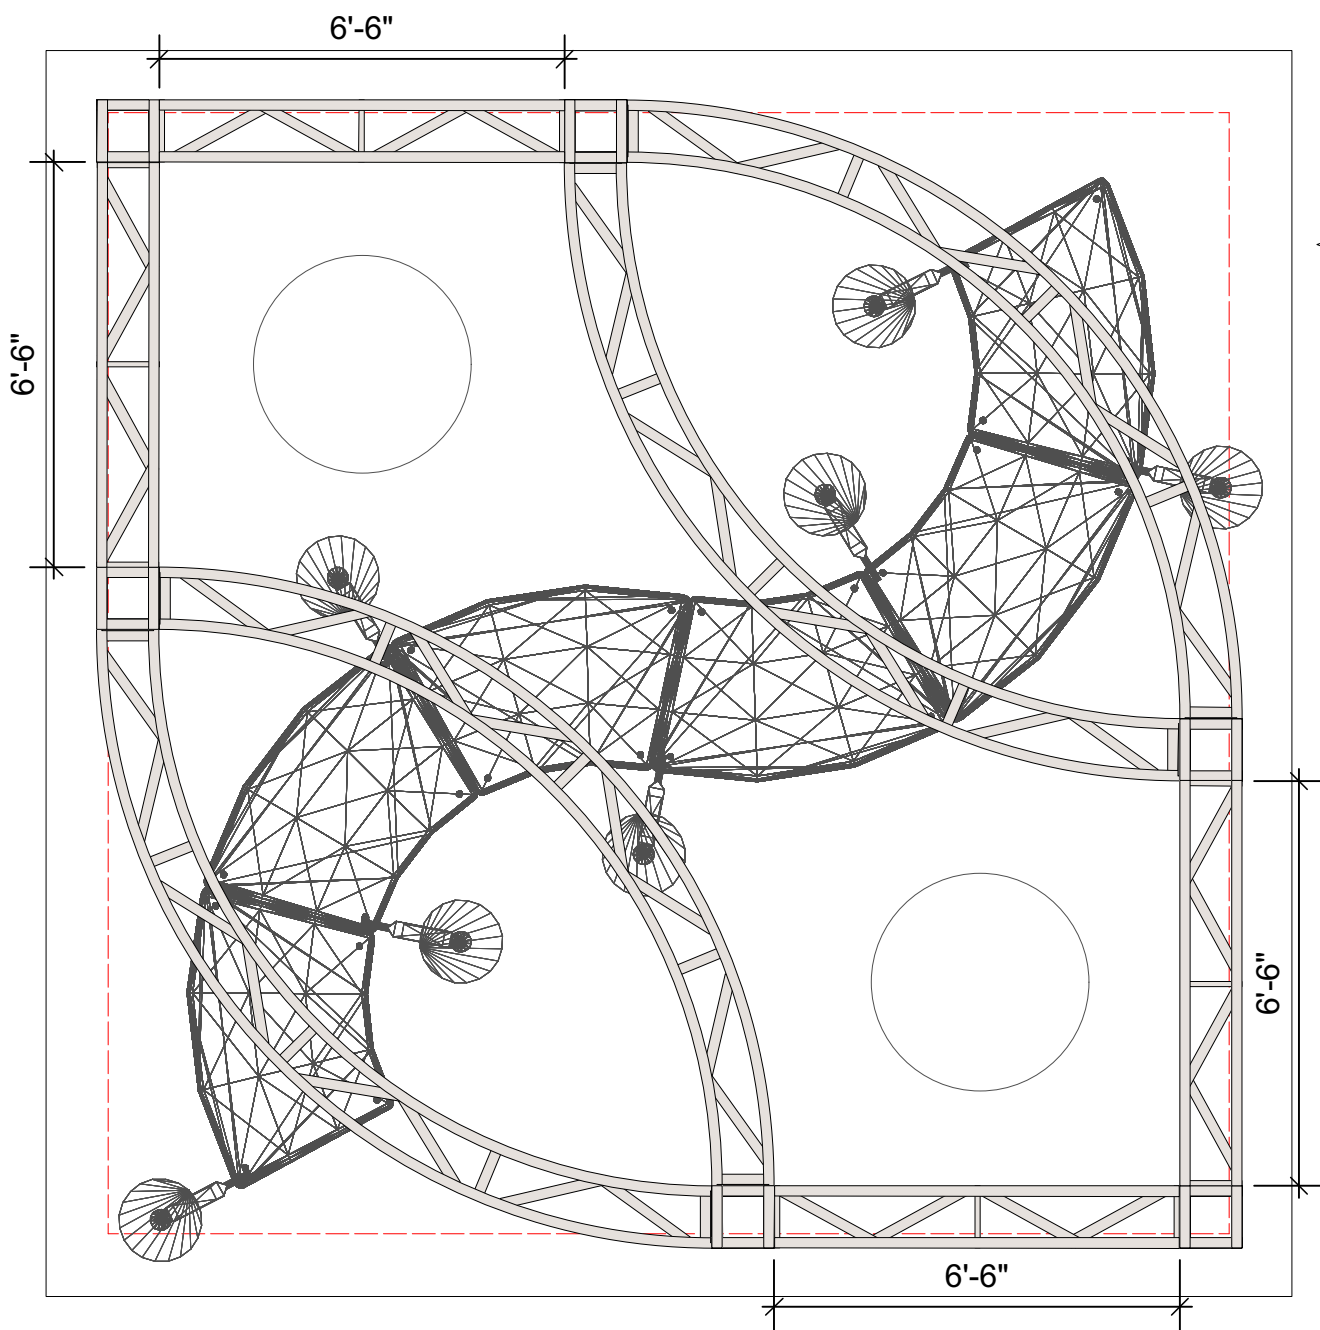

Booth Truss Layout

AWE Booth- Fixture Overview

Fixtures

-  = Quantum Wash EXT
-  = Arena Par Zoom (10 Chan)
-  = DFD Opto

POWER DROP

Power Plot

Fixtures

-  = Quantum Wash EXT
-  = Arena Par Zoom (10 Chan)
-  = DFD Opto

Robot Power

-  = Soca to Edison BO 120volt
-  = 1k Multi 208volt
- 1** = circuit number
- 5'** = AC
- 5'** = Powercon to Powercon

#4- 10' 1k 208v Multi

#1- 10' 1k Multi

#2- 25' 1k 208v

#3- 25' 1k 208v

Data Plot

Fixtures

-  = Quantum Wash EXT
-  = Arena Par Zoom (10 Chan)
-  = DFD Opto

Data Key

 = 5-Pin DMX