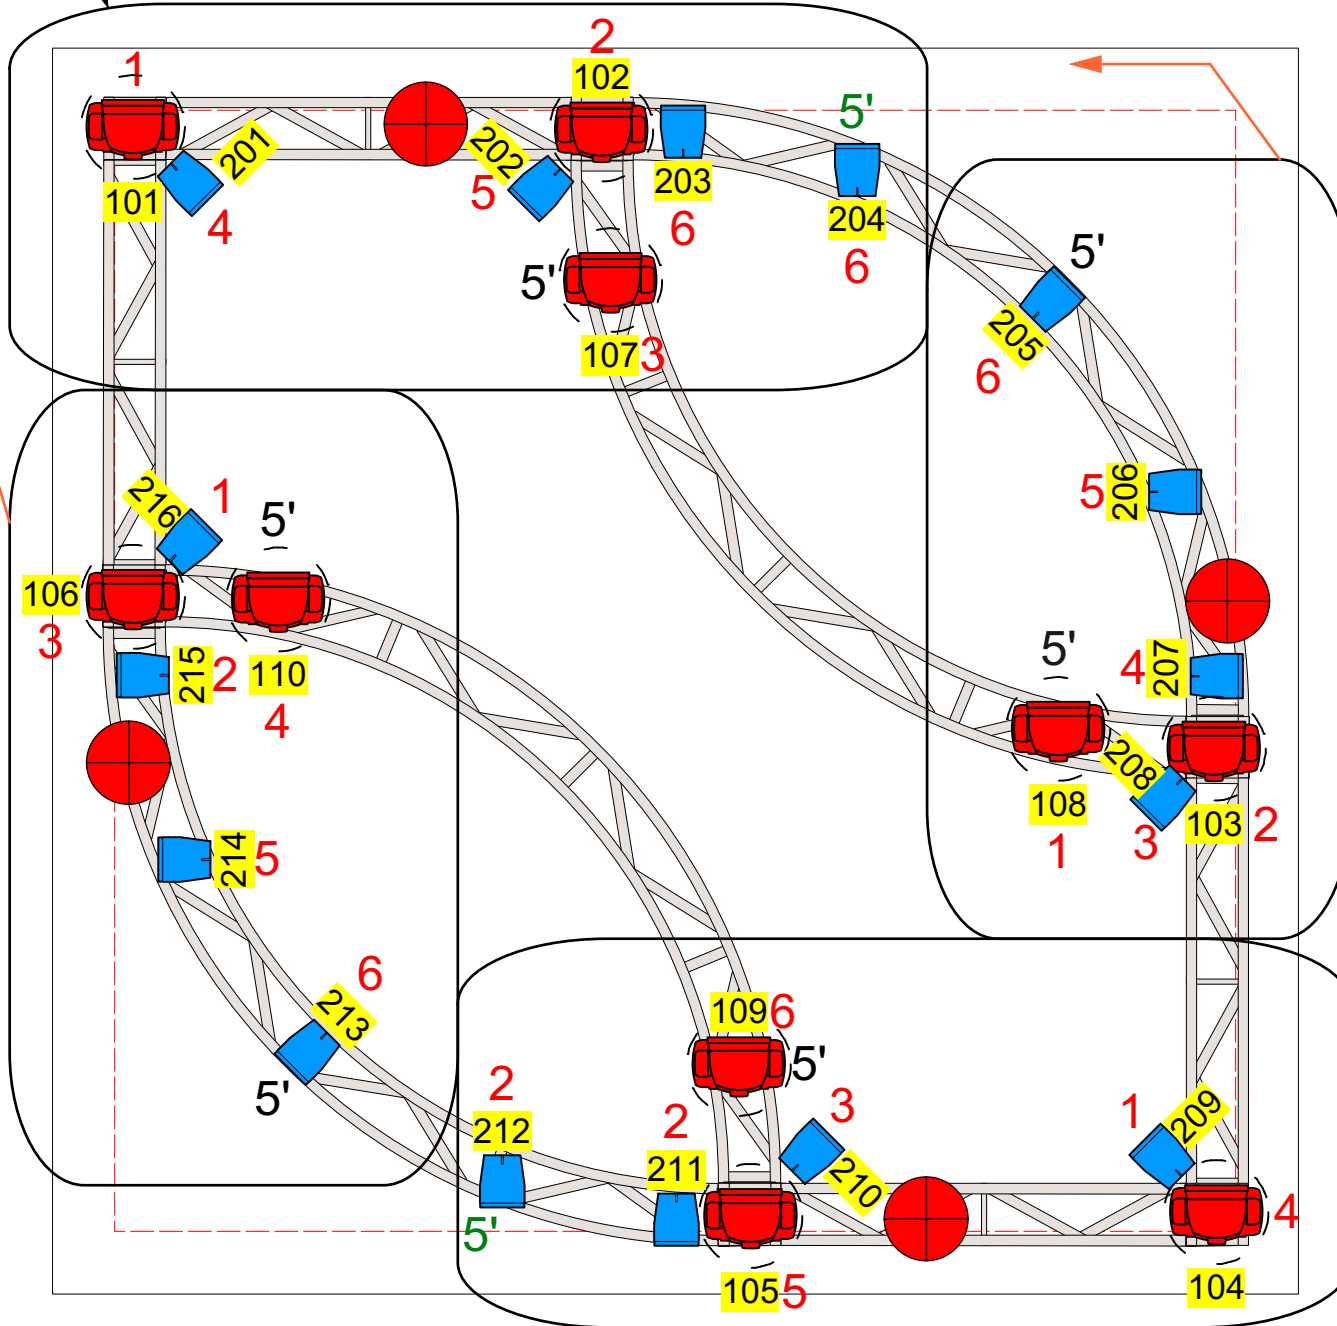

Booth Truss Layout

AWE Booth- Fixture Overview

Fixtures

-  = Quantum Wash EXT
-  = Arena Par Zoom (10 Chan)
-  = DFD Opto

POWER DROP

Power Plot

Fixtures

-  = Quantum Wash EXT
-  = Arena Par Zoom (10 Chan)
-  = DFD Opto

Robot Power

-  = Soca to Edison BO 120volt
-  = 1k Multi 208volt
- 1** = circuit number
- 5'** = AC
- 5'** = Powercon to Powercon

#4- 10' 1k 208v Multi

#1- 10' 1k Multi

#2- 25' 1k 208v

#3- 25' 1k 208v

Data Plot

Fixtures

-  = Quantum Wash EXT
-  = Arena Par Zoom (10 Chan)
-  = DFD Opto

Data Key

 = 5-Pin DMX