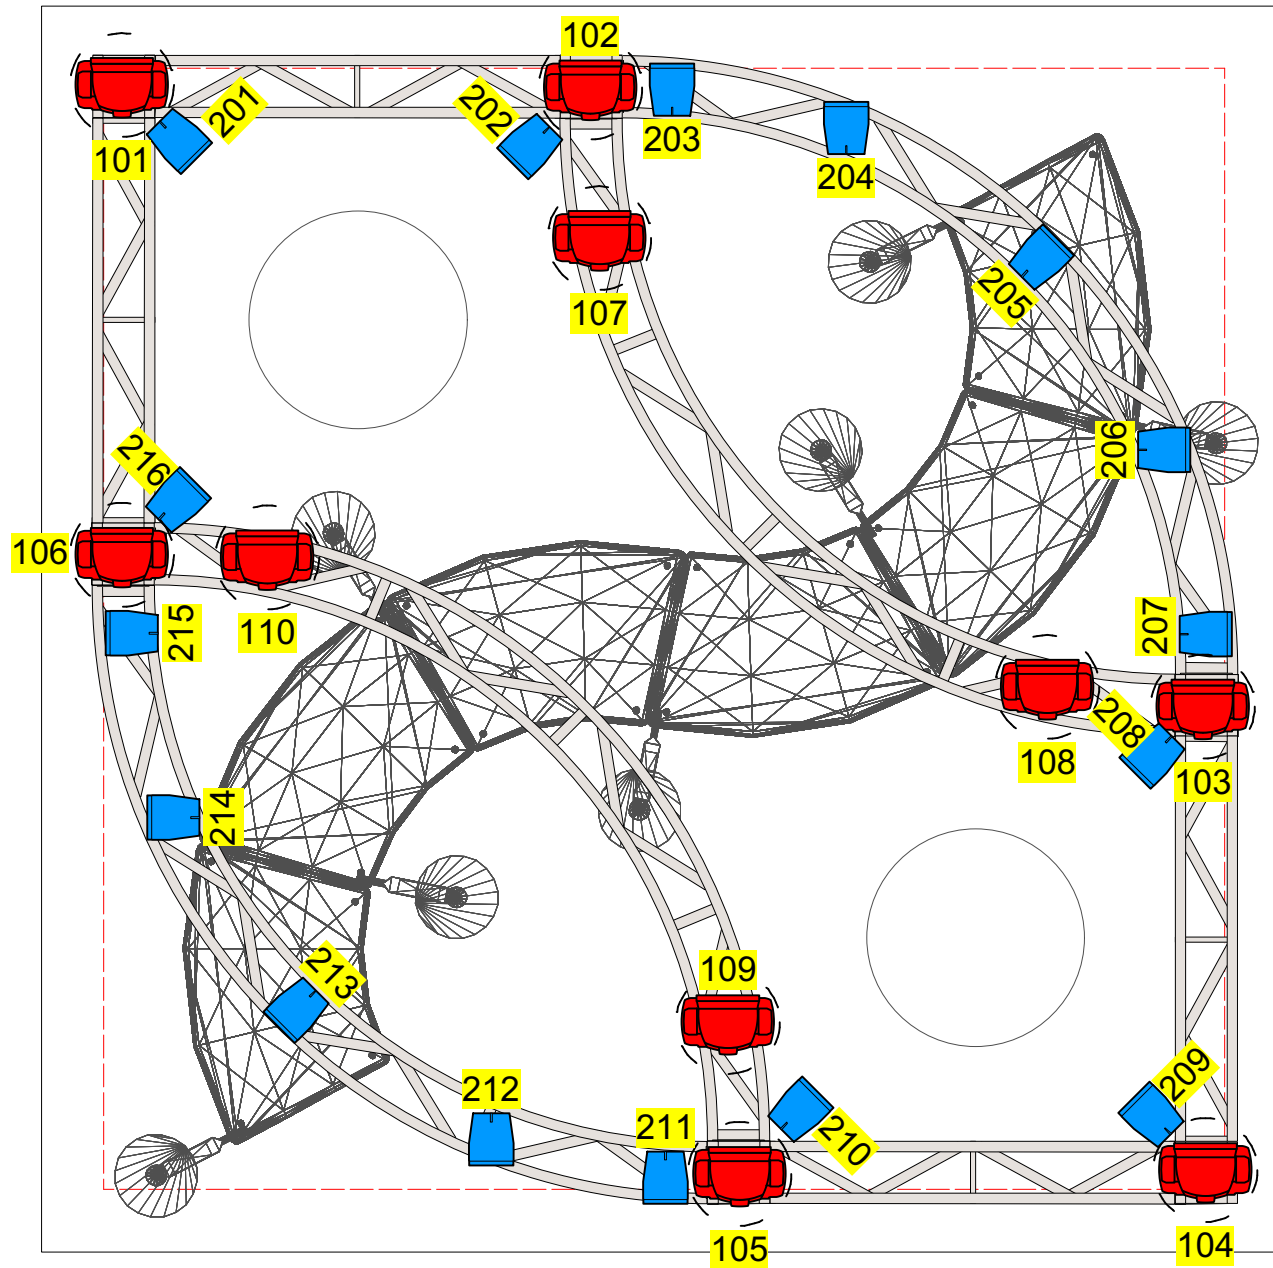

Booth Truss Layout

AWE Booth- Fixture Overview

Fixtures

-  = Quantum Wash EXT
-  = Arena Par Zoom (10 Chan)
-  = DFD Opto

POWER DROP

Power Plot

Fixtures

-  = Quantum Wash EXT
-  = Arena Par Zoom (10 Chan)
-  = DFD Opto

Robot Power

-  = Soca to Edison BO 120volt
-  = 1k Multi 208volt
- 1** = circuit number
- 5'** = AC
- 5'** = Powercon to Powercon

#4- 10' 1k 208v Multi

#1- 10' 1k Multi

#2- 25' 1k 208v

#3- 25' 1k 208v

Data Plot

Fixtures

-  = Quantum Wash EXT
-  = Arena Par Zoom (10 Chan)
-  = DFD Opto

Data Key

 = 5-Pin DMX