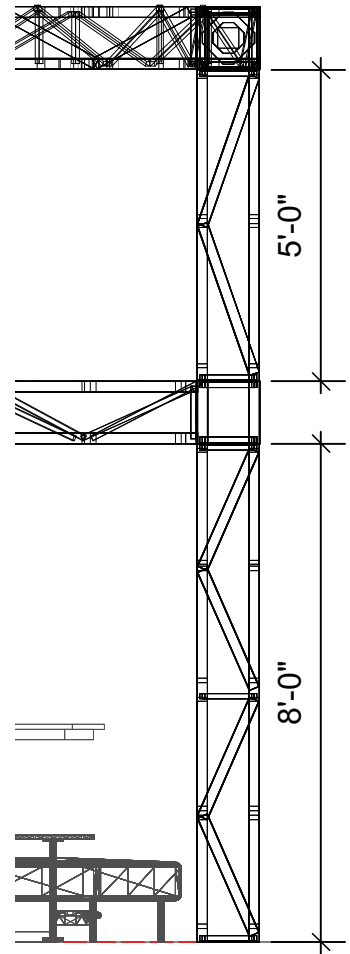

Booth Truss Layout

AWE Booth- Fixture Overview

Fixtures

-  = Quantum Wash EXT
-  = Arena Par Zoom (10 Chan)
-  = DFD Opto

POWER DROP

Power Plot

Fixtures

-  = Quantum Wash EXT
-  = Arena Par Zoom (10 Chan)
-  = DFD Opto

Robot Power

-  = Soca to Edison BO 120volt
-  = 1k Multi 208volt
- 1** = circuit number
- 5'** = AC
- 5'** = Powercon to Powercon

#4- 10' 1k 208v Multi

#1- 10' 1k Multi

#2- 25' 1k 208v

#3- 25' 1k 208v

Data Plot

Fixtures

-  = Quantum Wash EXT
-  = Arena Par Zoom (10 Chan)
-  = DFD Opto

Data Key

 = 5-Pin DMX