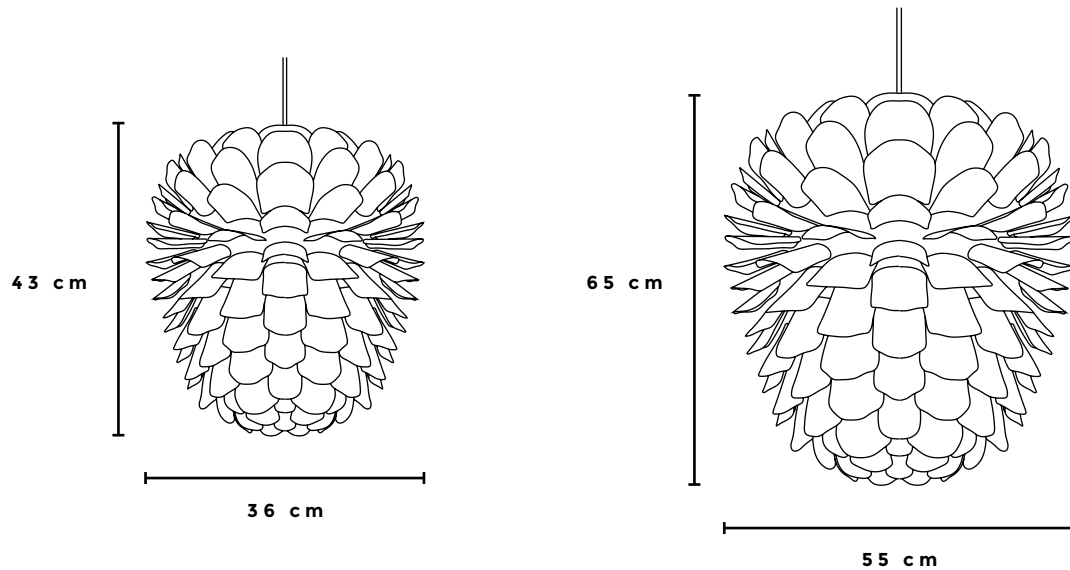

## ZAPPY LIGHTING

**PRODUCTION PROCESS**

*Zappy is handmade in our workshop from sustainable wood.*

**TYPE | ENVIRONMENT**

*Pendant lamp | indoor*

**DIMENSIONS**

*Small size | 36 cm x 43 cm*  
*Medium size | 55 cm x 65 cm*