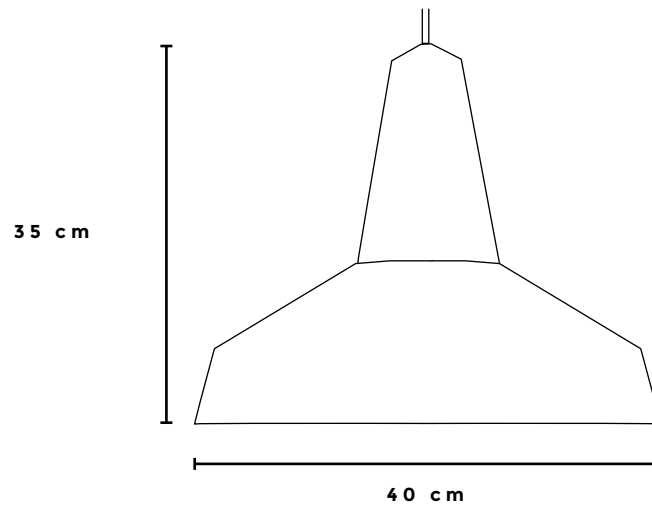

German
Design Award

SPECIAL
MENTION 2015

EIKON CIRCUS LIGHTING

DIMENSIONS

40 cm x 35 cm

WEIGHT

2,8 kg

PRODUCTION PROCESS

German
Design Award

SPECIAL
MENTION 2015

EIKON CIRCUS LEUCHE

ABMESSUNGEN

40 cm x 35 cm

GEWICHT

2,8 kg

HERSTELLUNG