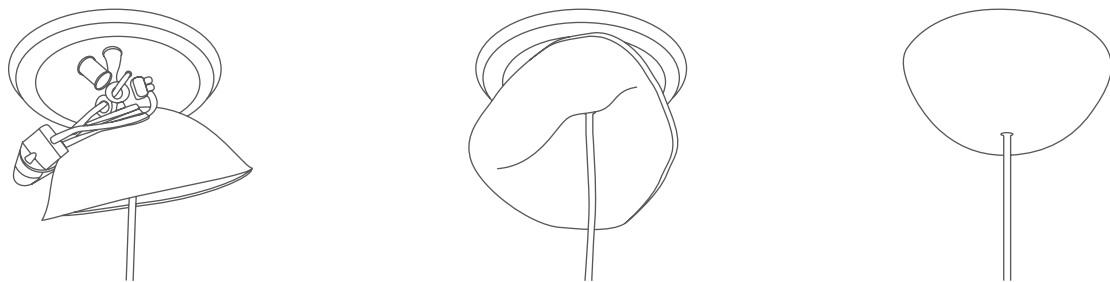

MAINTENANCE

Wipe off dust with feather duster. To remove fresh stains wipe with a slightly moist cloth. Always switch off the electricity before cleaning.