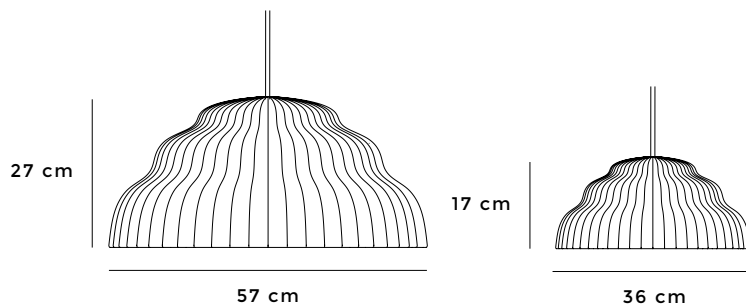

**DIMENSIONS***57 cm x 27 cm | 36 cm x 17 cm***WEIGHT***11 kg | 7 kg***PRODUCTION PROCESS***Hand manufactured by our ceramic master craftsman in a workshop in Germany.***TYPE | ENVIRONMENT***Pendant lamp | Indoor***LAMPSHADE***Material: Powder coated steel**Colors:***NCS S 4020-R70B***Midnight blue***NCS S 1015-B50G***Soft mint***NCS S 1015-R10B***Blush**Other colors are available on request***CORD***Textile cord | length: 3m**White**Black**Dark blue**Dark green**Dark red**Other colors are available on request*

## ABMESSUNGEN

57 cm x 27 cm | 36 cm x 17 cm