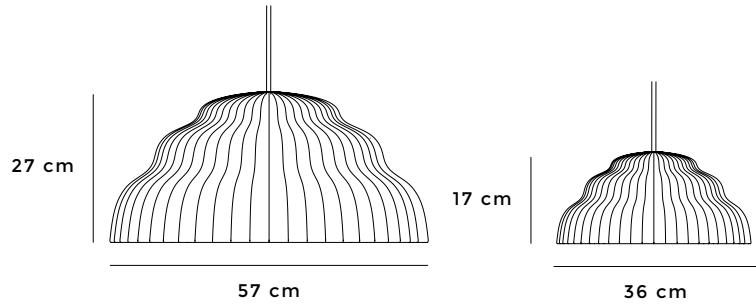

KASKAD LEUCHE

ABMESSUNGEN

57 cm x 27 cm | 36 cm x 17 cm

GEWICHT

11 kg | 7 kg

HERSTELLUNG

*Hand gefertigt von unserem Keramik
in einer Werkstatt in Deutschland*

ART | UMGEBUNG

Hängeleuchte | Innenraum

LAMPENSCHIRM

Material: Keramik

Farben:

NCS S 4020-R70B

Mitternachtsblau

NCS S 1015-B50G

Soft Mint

NCS S 1015-R10B

Zartes Rosa

Andere Farben sind auf Nachfrage erhältlich.

KABEL

Textilkabel | Länge: 3m

Weiß

Schwarz

Dunkelblau

Dunkelgrün

Dunkelrot

Andere Längen oder Farben sind auf Nachfrage erhältlich.