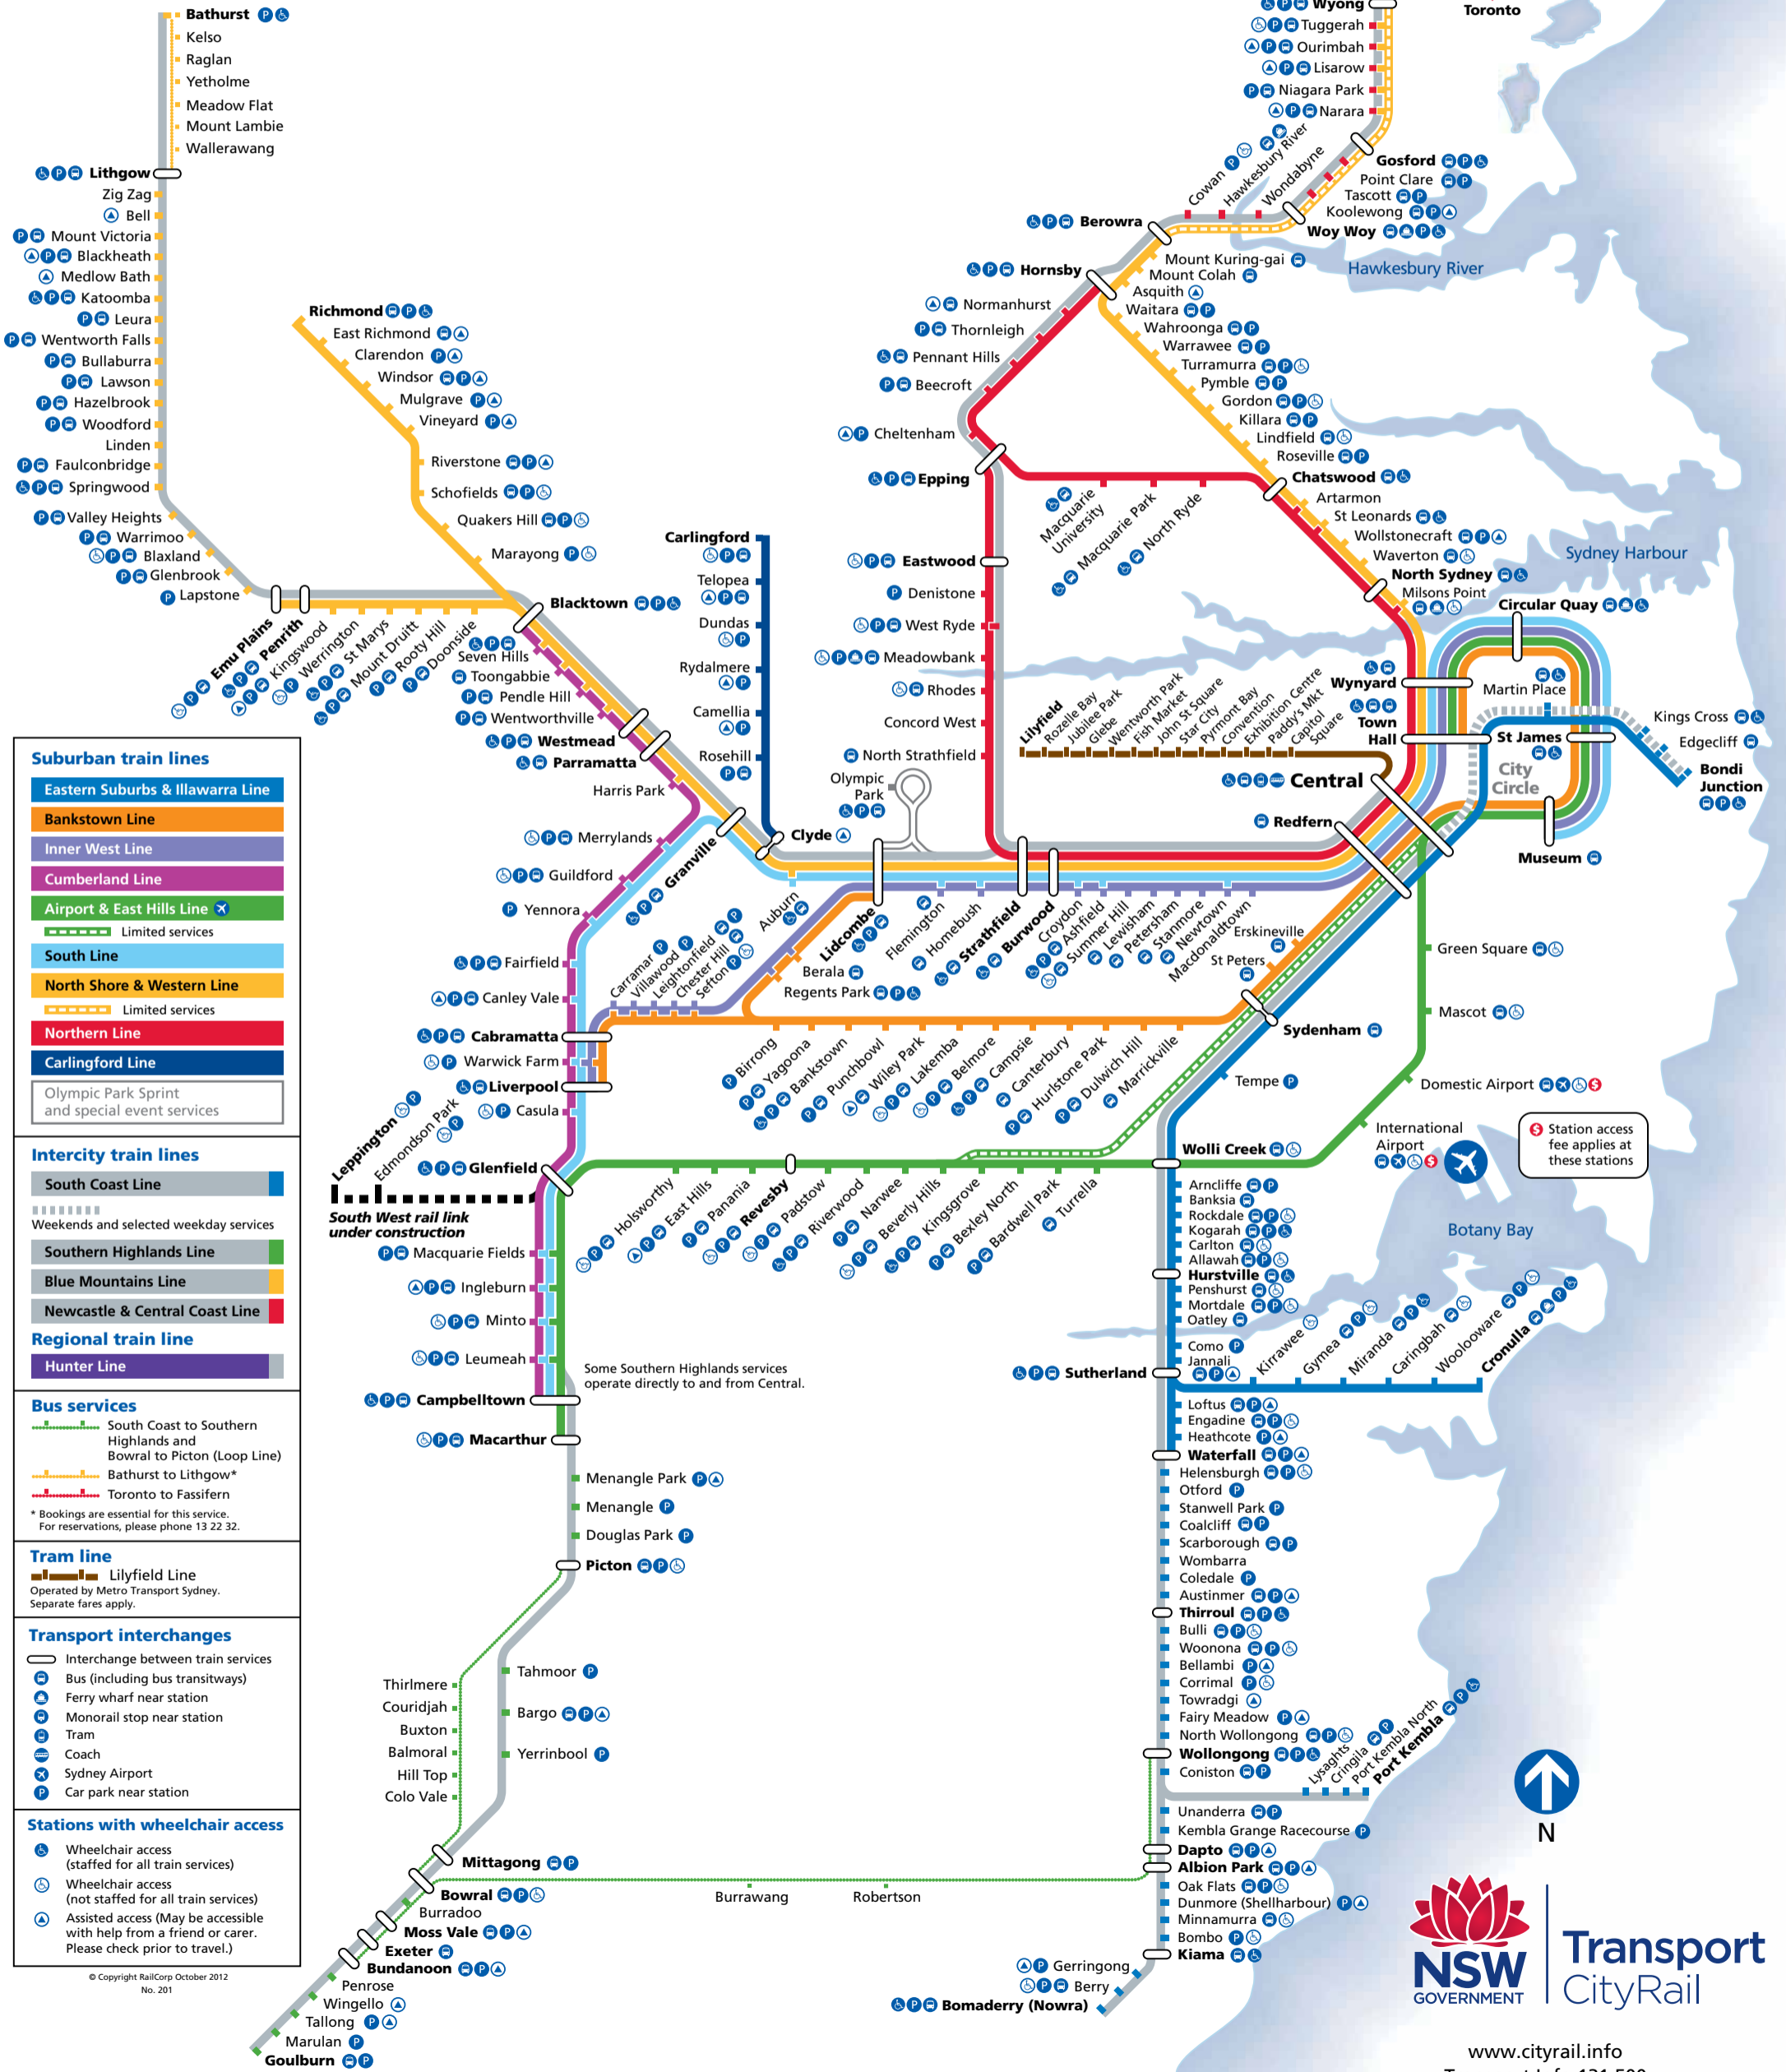

CityRail network

Includes South West rail link - under construction

© Copyright RailCorp October 2012
No. 201

www.cityrail.info
Transport Info 131 500