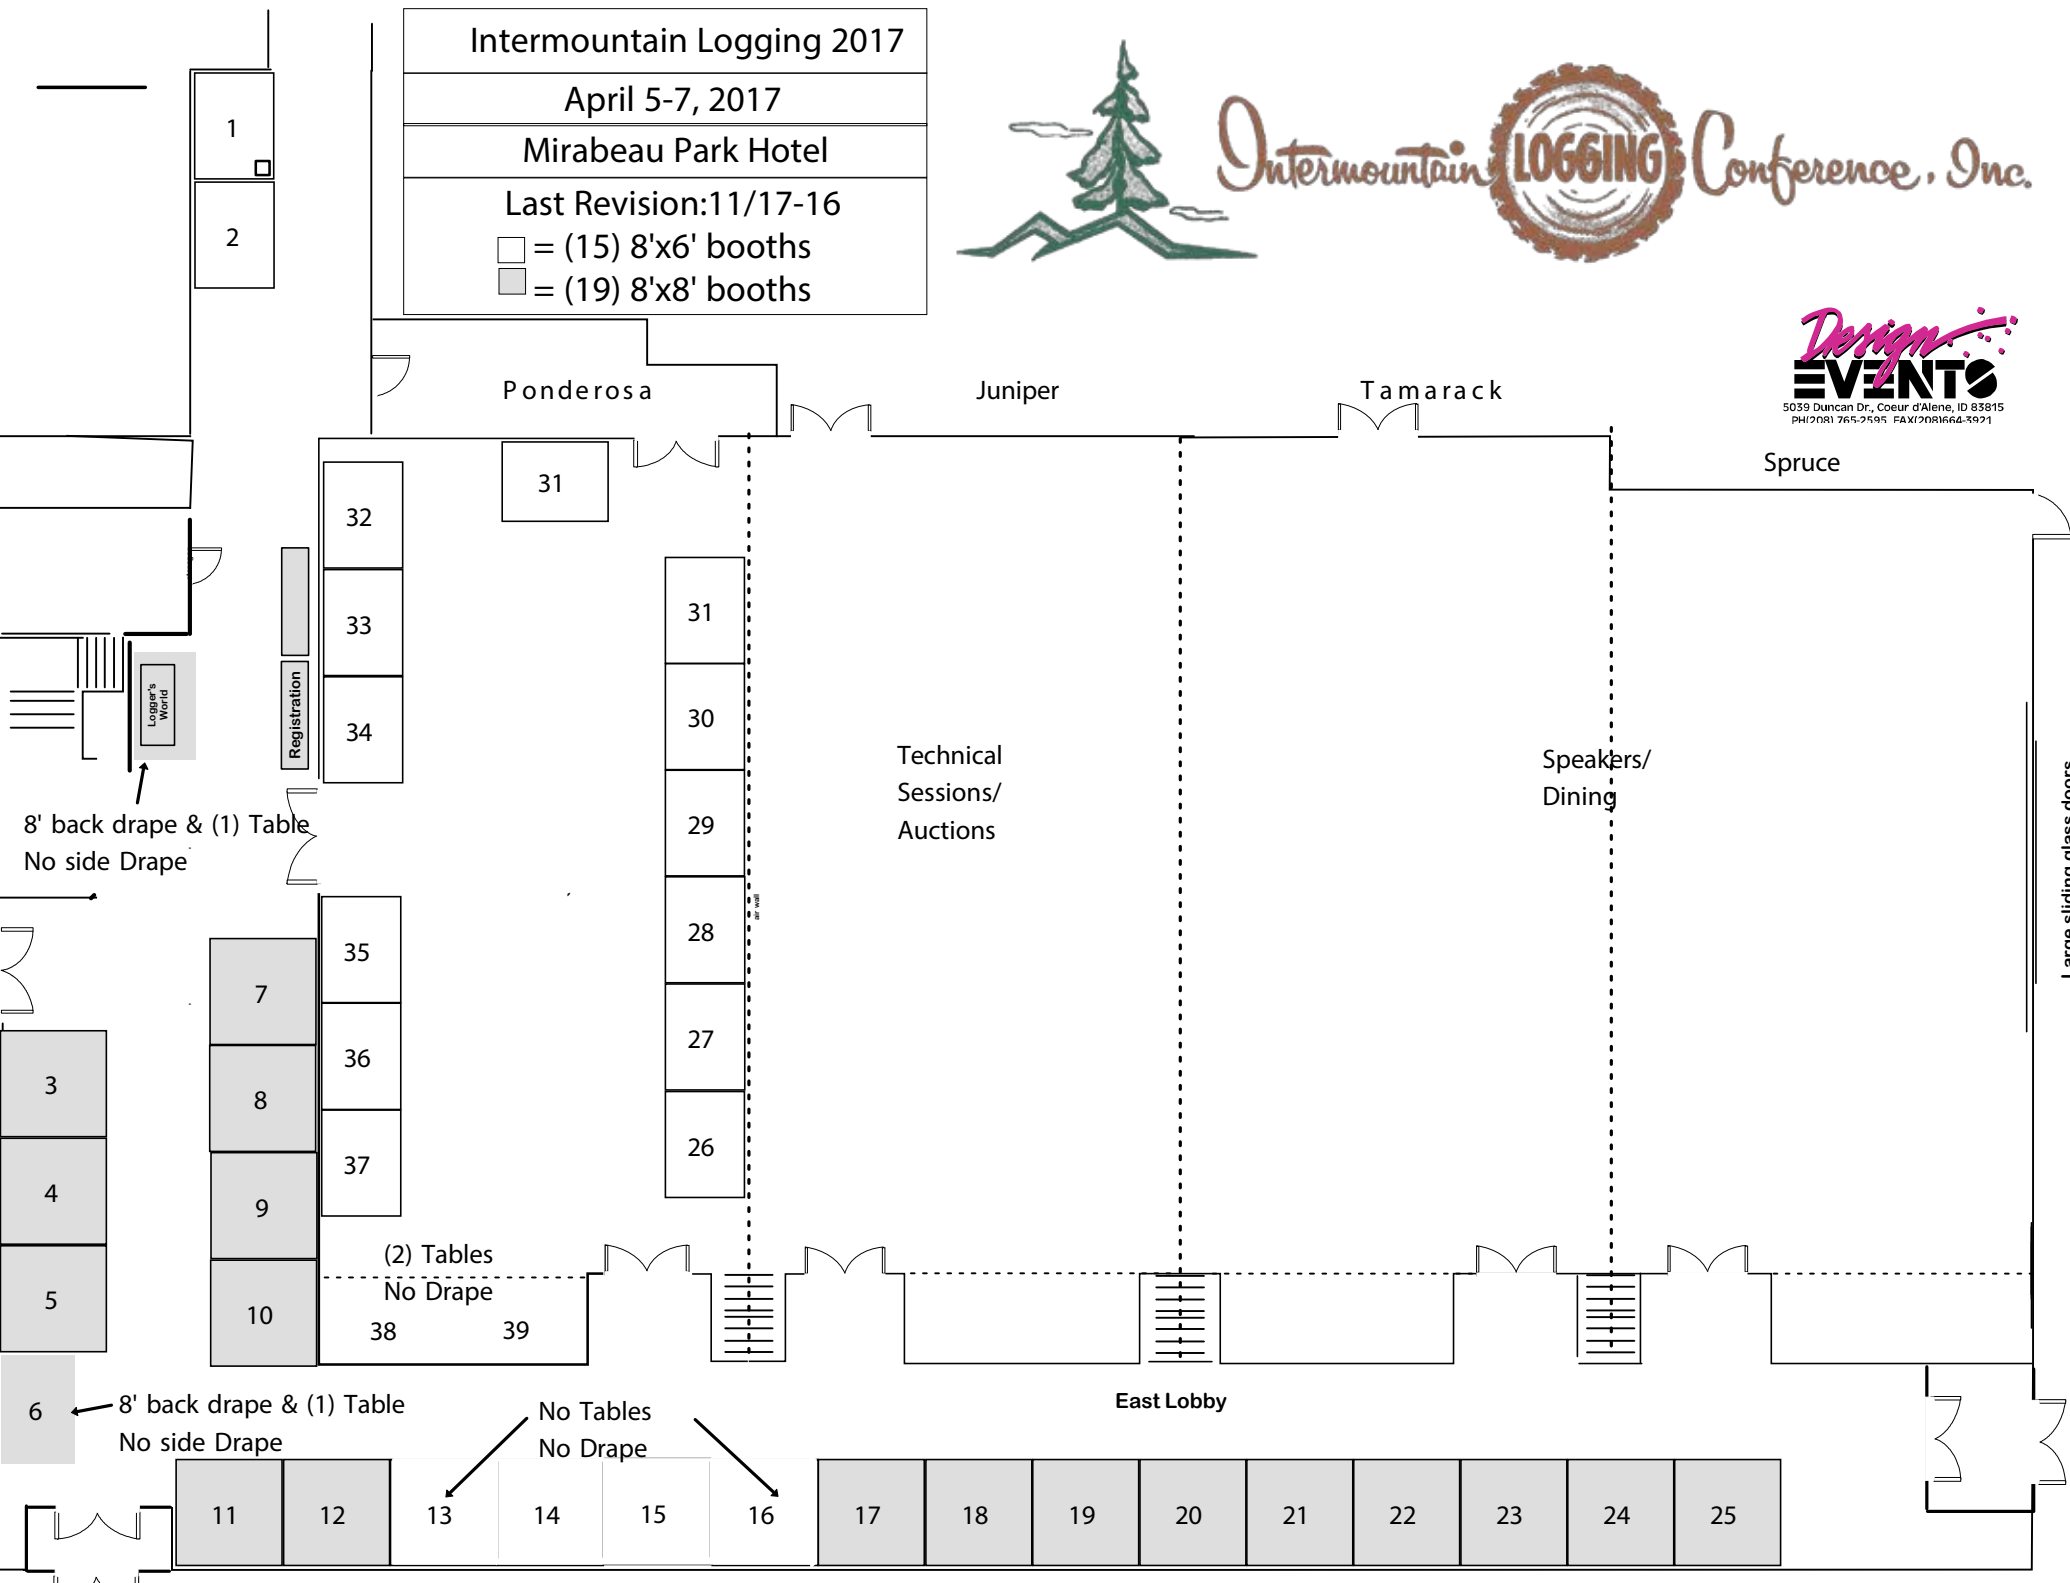

Intermountain Logging 2017

April 5-7, 2017

Mirabeau Park Hotel

Last Revision: 11/17-16

□ = (15) 8'x6' booths

■ = (19) 8'x8' booths

Intermountain **LOGGING** Conference, Inc.

1
2

8' back drape & (1) Table
No side Drape

8' back drape & (1) Table
No side Drape

No Tables
No Drape

(2) Tables
No Drape

Technical
Sessions/
Auctions

Speakers/
Dining

East Lobby

Large sliding glass doors

Ponderosa

Juniper

Tamarack

Spruce

32
33
34

31

31
30
29
28
27
26

35
36
37
7
8
9
10

3
4
5

38
39

11 12 13 14 15 16 17 18 19 20 21 22 23 24 25