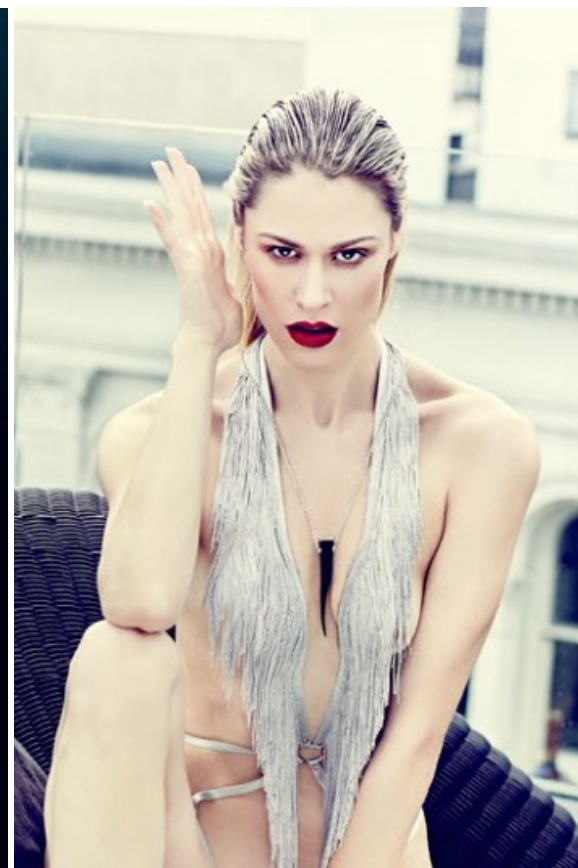

CARLEY BECK

Height 5'11.5

Bust 33 a/b

Waist 24

Hip 35

Dress 2/4

Shoe 10

Hair Blonde

Eye Hazel

Insta@Carley_Beck

MODEL CARLEY BECK
.COM

Info@ModelCarleyBeck.Com

#modellife

VOGUE 时尚网
VOGUE.com.cn