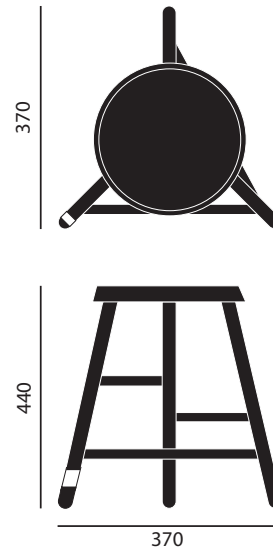

Companion Range

The elegant simplicity of the Companion Stool makes this the perfect additional seating option in any home. The timeless traditional style milking stool features three slim tapering legs and a tripod base. The circular seat shows off the natural beauty of the wood's grain. The stools anklet states its 'Date Of Birth' or can be engraved with a message or logo.