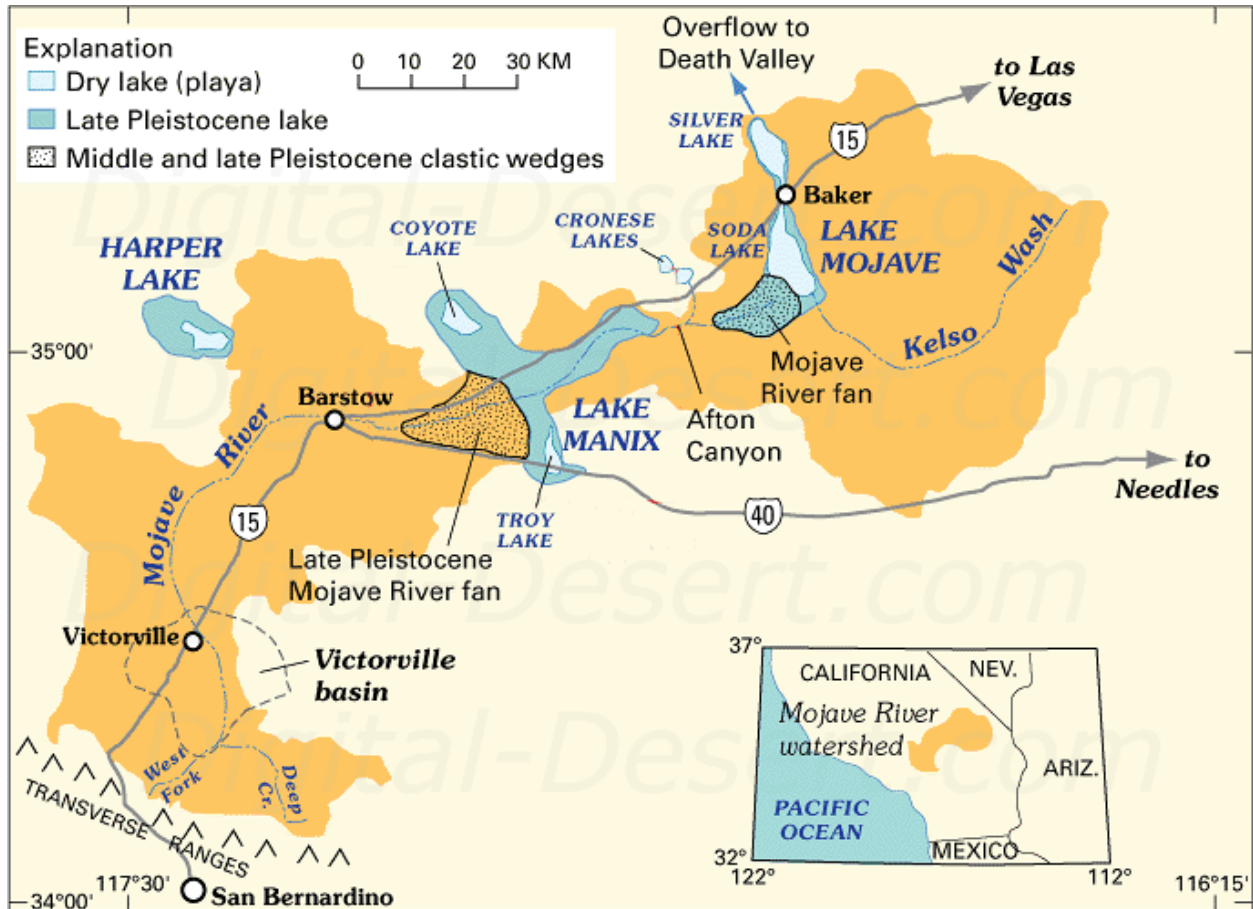

Hydrology

Cane Spring east, north, west, west (top), south seep

MOJA Spring ID(s): INSP 1-4, 6

General Location: Indian Spring

Elevation: 978 – 1045 m

Vegetation: *Pluchea*, *Anemopsis*, *Baccharis* (Cane Spring east). Riparian vegetation grows in the drainages of Cane Spring south seep. *Anemopsis californica* w/*B. sergiloides*, Asteraceae shrub, *Baccharis sergiloides*, *Isomeris arborea*, wetland monocot; tall, dry, pithy-reedy stem, *Nicotiana* under rock with dead cholla, *Pluchea sericea*; grass in lower pool, small, sedge-ish plant, algae in pool, grass & *Typha* at Cane Spring west.

Animal Use: deer, burro, Say's phoebe, Ruby crowned kinglet, tadpoles, frogs, Big Horn Sheep

Discharge: <1 l/m

Water quality: At Cane Spring west (top): pH: 8.48, Conductivity: 1588 ($\mu\text{S}/\text{cm}$), TDS: 791 mg/l

Site Condition: Cane Spring west (top) is a natural desert spring! Situated in a stream channel within a lava flow. The seepy/wet area is stratigraphically below the lava. Surface water and small flow for approx. ½ mile. Ample burro signs; many bones; great plant diversity.