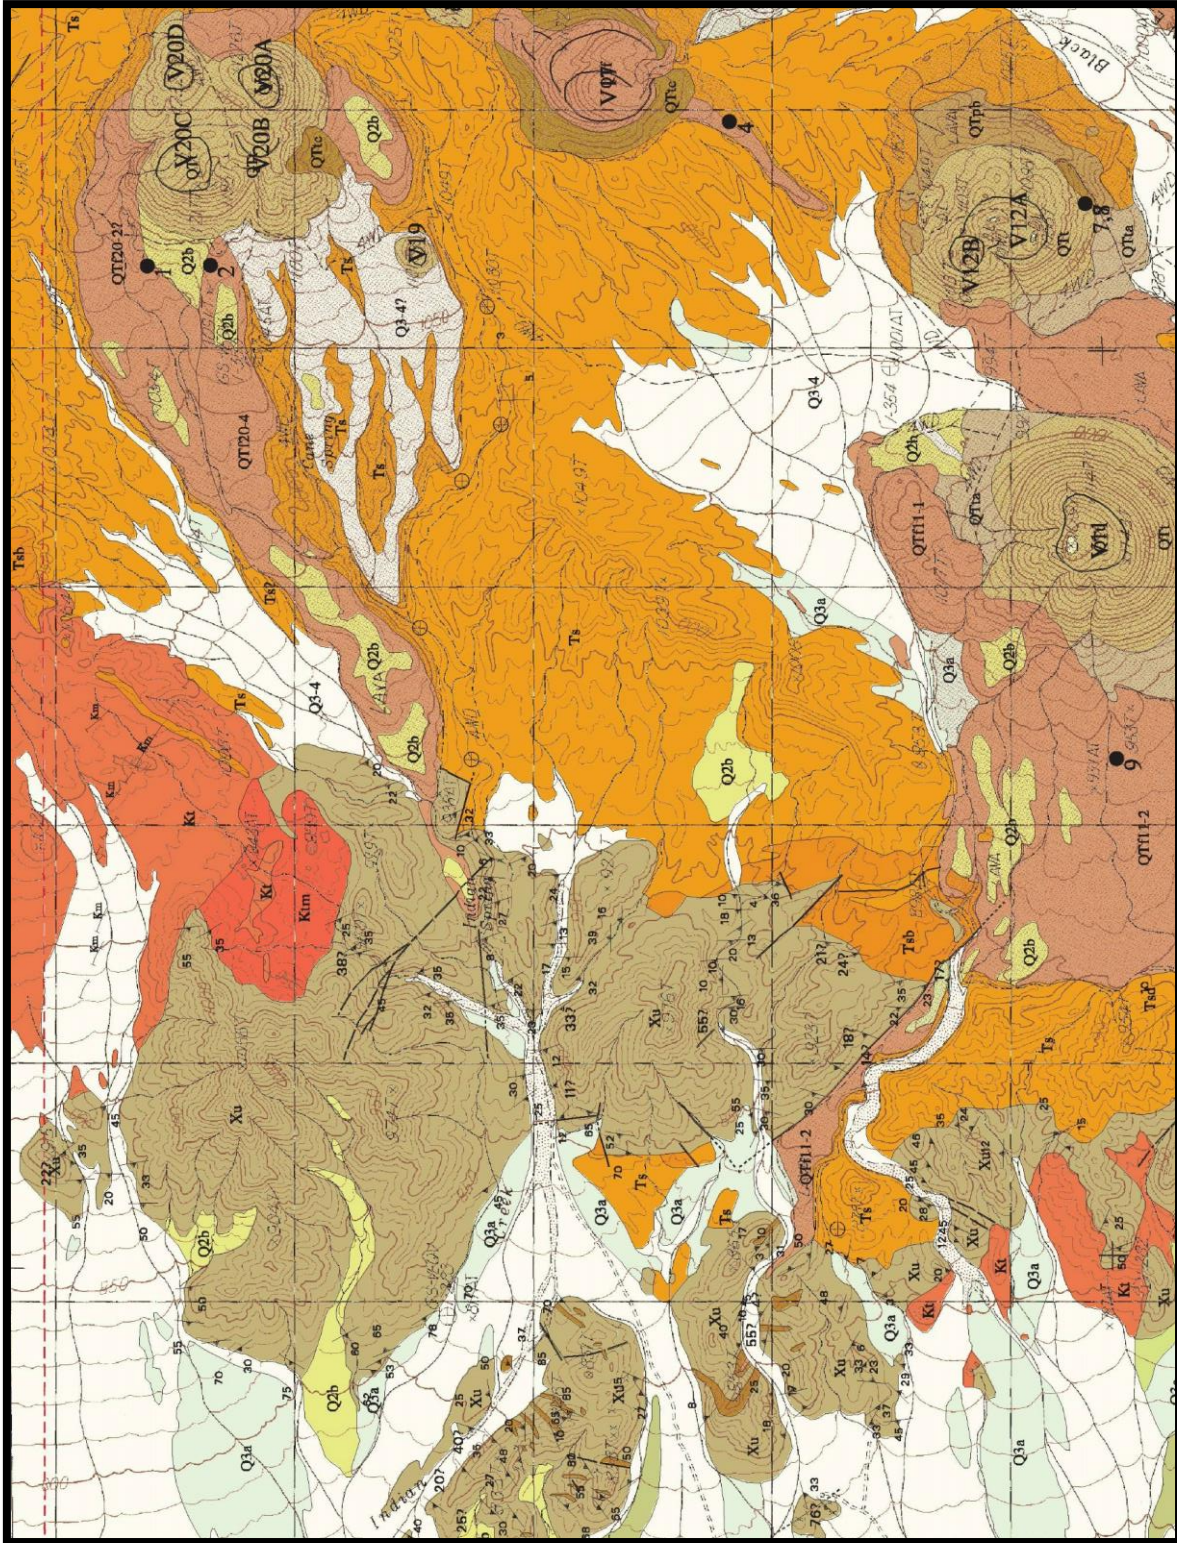

Blueprint Earth Field Guide

Blueprint Earth is a registered 501(c)(3) nonprofit organization based in California. Tax ID: 46-3558470