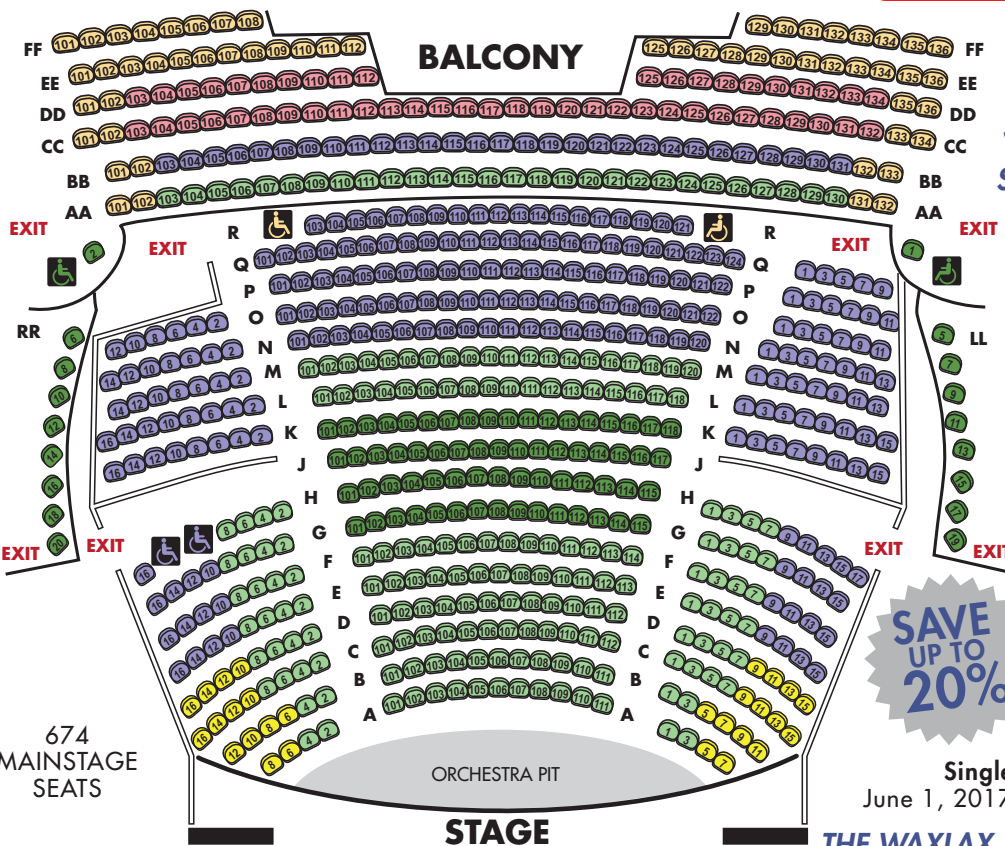

**NEW!** **IT'S YOUR CHOICE!**  
See All 5 Shows!  
Or **SELECT ANY 3 or 4 Shows!**

	Performance Code	Performance Time					
<b>WEEK 1</b>	1T	Tues. Evening 8:00P	OCT 24	JAN 2	JAN 30	MAR 6	APR 10
	1A	Wed. Matinee 2:00P	OCT 25	JAN 3	JAN 31	MAR 7	APR 11
	1B	Wed. Evening 7:30P	OCT 25	JAN 3	JAN 31	MAR 7	APR 11
	1D	Thurs. Evening 7:30P	OCT 26	JAN 4	FEB 1	MAR 8	APR 12
	1E	Fri. Evening 8:00P	OCT 27	JAN 5	FEB 2	MAR 9	APR 13
	1F	Sat. Matinee 2:00P	OCT 28	JAN 6	FEB 3	MAR 10	APR 14
	1G	Sat. Evening 8:00P	OCT 28	JAN 6	FEB 3	MAR 10	APR 14
	1H	Sun. Matinee 2:00P	OCT 29	JAN 7	FEB 4	MAR 11	APR 15
<b>WEEK 2</b>	2A	Wed. Matinee 2:00P	NOV 1	JAN 10	FEB 7	MAR 14	APR 18
	2B	Wed. Evening 7:30P	NOV 1	JAN 10	FEB 7	MAR 14	APR 18
	2C	Thurs. Matinee 2:00P	NOV 2	JAN 11	FEB 8	MAR 15	APR 19
	2D	Thurs. Evening 7:30P	NOV 2	JAN 11	FEB 8	MAR 15	APR 19
	2E	Fri. Evening 8:00P	NOV 3	JAN 12	FEB 9	MAR 16	APR 20
	2F	Sat. Matinee 2:00P	NOV 4	JAN 13	FEB 10	MAR 17	APR 21
	2G	Sat. Evening 8:00P	NOV 4	JAN 13	FEB 10	MAR 17	APR 21
	2H	Sun. Matinee 2:00P	NOV 5	JAN 14	FEB 11	MAR 18	APR 22
<b>WEEK 3</b>	3T	Tues. Evening 7:30P	NOV 7	JAN 16	FEB 13	MAR 20	APR 24
	3A	Wed. Matinee 2:00P	NOV 8	JAN 17	FEB 14	MAR 21	APR 25
	3B	Wed. Evening 7:30P	NOV 8	JAN 17	FEB 14	MAR 21	APR 25
	3D	Thurs. Evening 7:30P	NOV 9	JAN 18	FEB 15	MAR 22	APR 26
	3E	Fri. Evening 8:00P	NOV 10	JAN 19	FEB 16	MAR 23	APR 27
	3F	Sat. Matinee 2:00P	NOV 11	JAN 20	FEB 17	MAR 24	APR 28
	3G	Sat. Evening 8:00P	NOV 11	JAN 20	FEB 17	MAR 24	APR 28
	3H	Sun. Matinee 2:00P	NOV 12	JAN 21	FEB 18	MAR 25	APR 29

## STARK STAGE SEASON TICKET PACKAGES

SEE ALL 5 SHOWS AND SAVE MORE!

SECTION	5-SHOW	4-SHOW	3-SHOW
A+	\$308	\$262	\$208
A	\$285	\$242	\$192
B	\$265	\$225	\$179
C	\$245	\$208	\$165
D	\$188	\$160	\$120
E	\$140	\$119	\$89

674 MAINSTAGE SEATS