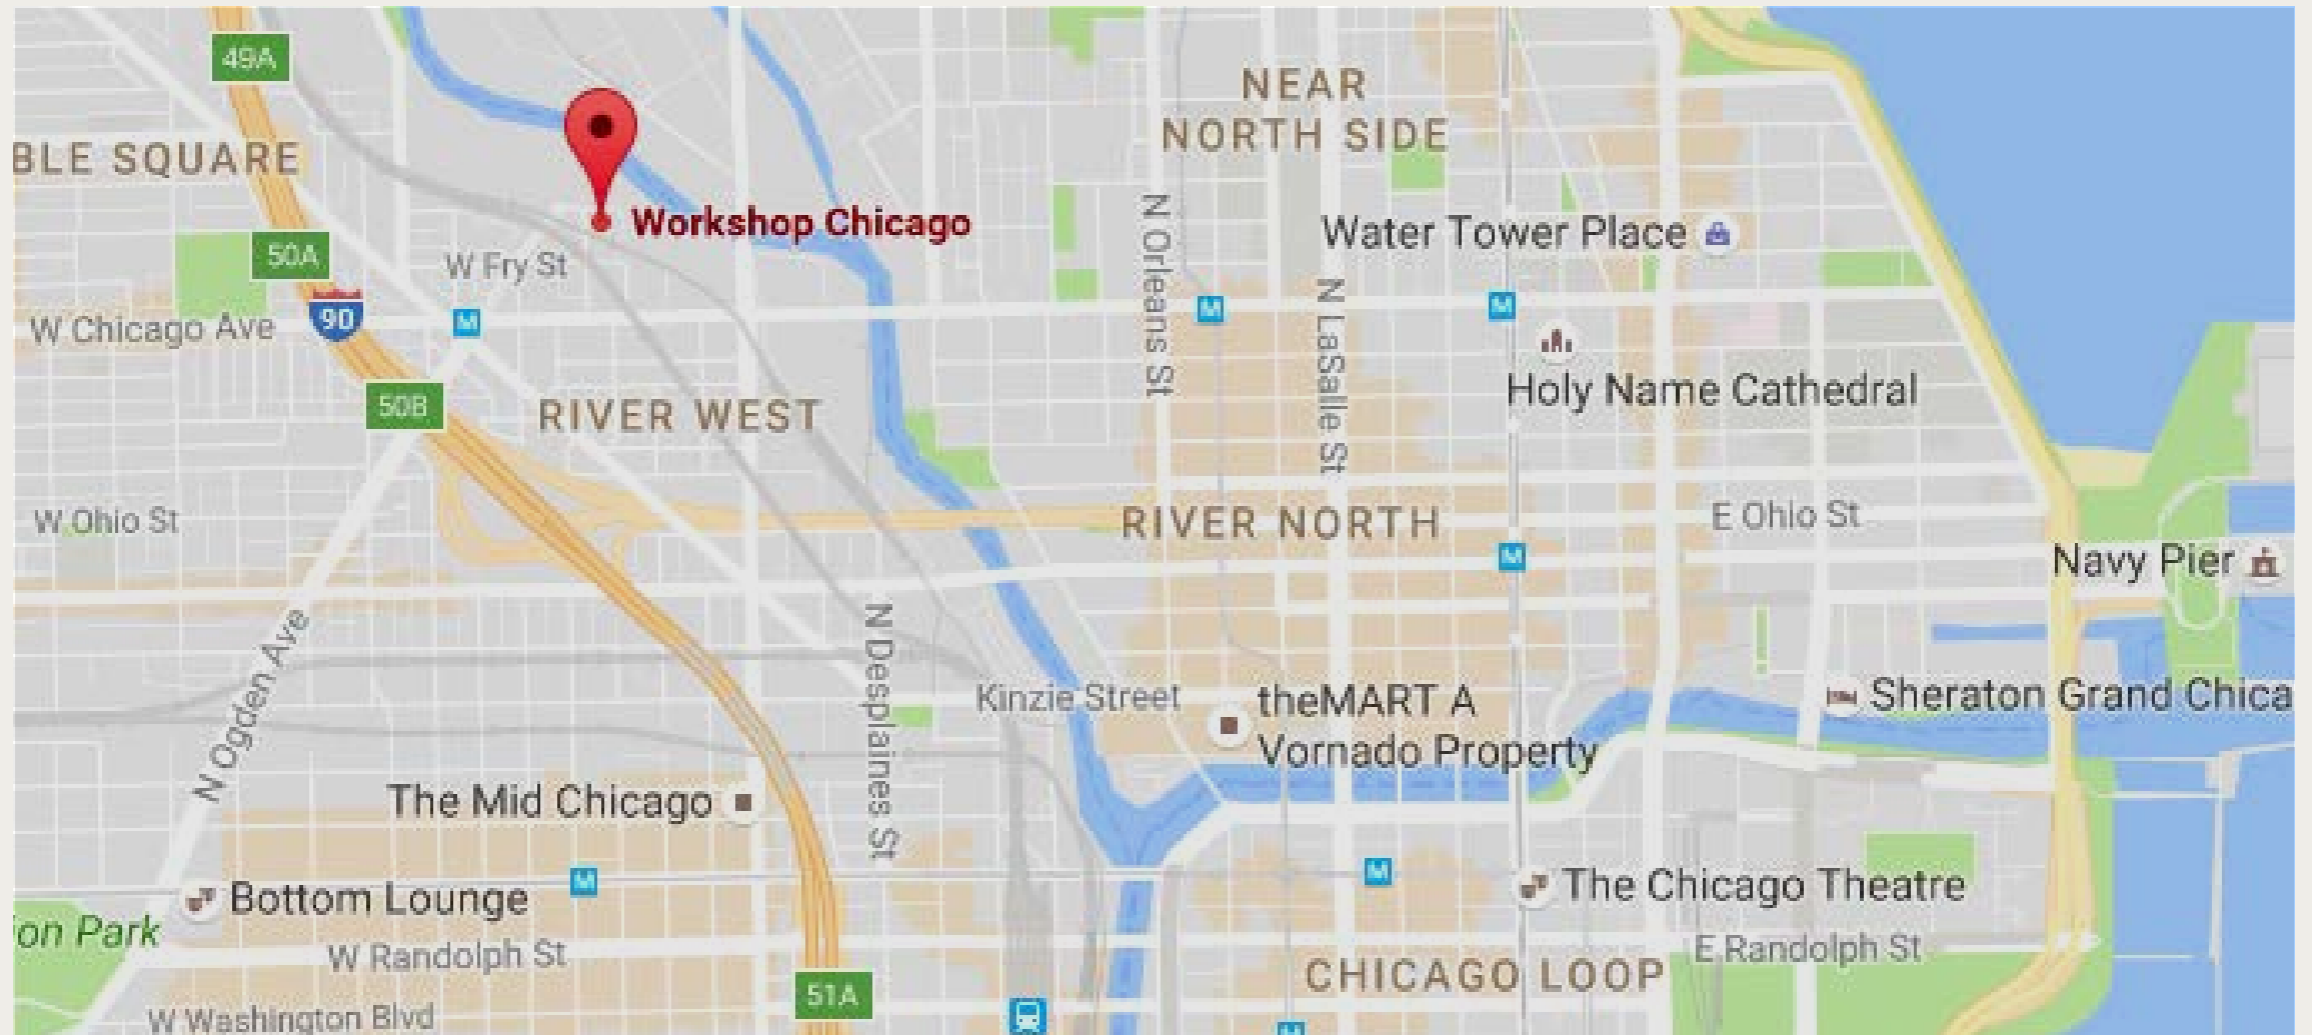

## LOCATION

**SUITE 505 & SUITE 530** at Workshop Chicago are separate loft spaces located on the 5th floor at 935 W. Chestnut St. Chicago, IL 60642. Free parking is available and public transportation is within a 5-minute walk.