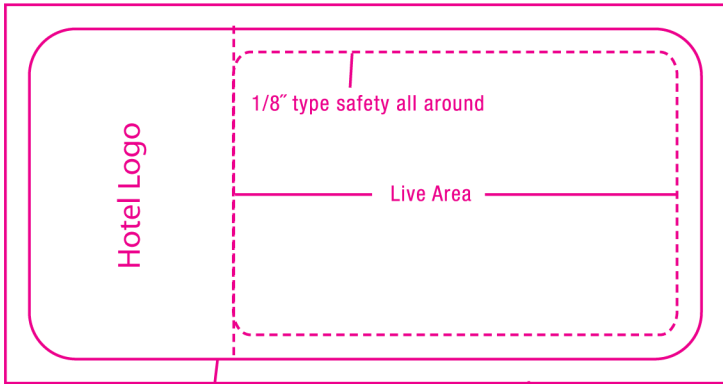

STANDARD PLASTIC

PLASTIC CARD SOLUTIONS

550-HK (HOTEL KEY CARD SMALL TEMPLATE)

Trim is 3.5" x 1.719"

Bleed Area 3.75" x 1.969"

fold on dotted line to view front to back orientation