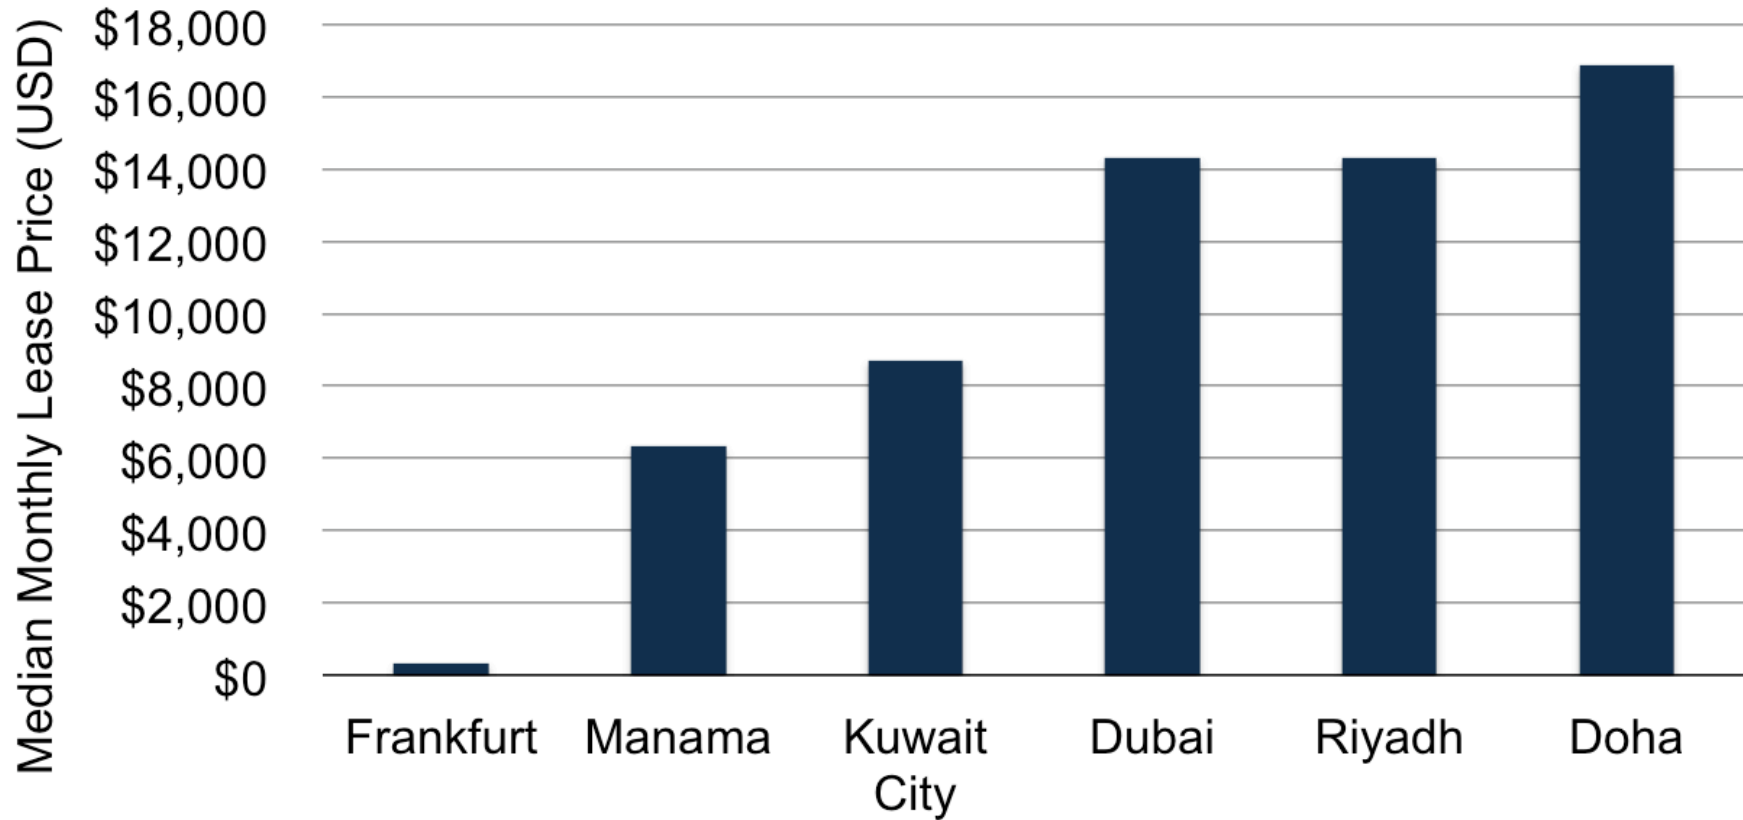

MPLS VPN Port Sales Mix Africa, Q1 2012 – Q1 2013

MPLS VPN Port Sales Mix Middle East, Q1 2012 – Q1 2013

Best Efforts E-1 VPN Port Pricing Africa

Best Efforts E-1 VPN Port Pricing Middle East

Best Efforts E-1 VPN Port Pricing Asia

Global 10Mbps EoMPLS Prices

* Indicates city-center to landing station.

Emerging Markets Will Catch Up!

A Hybrid May Be the Answer!

Rob Schult

rschult@telegeography.com