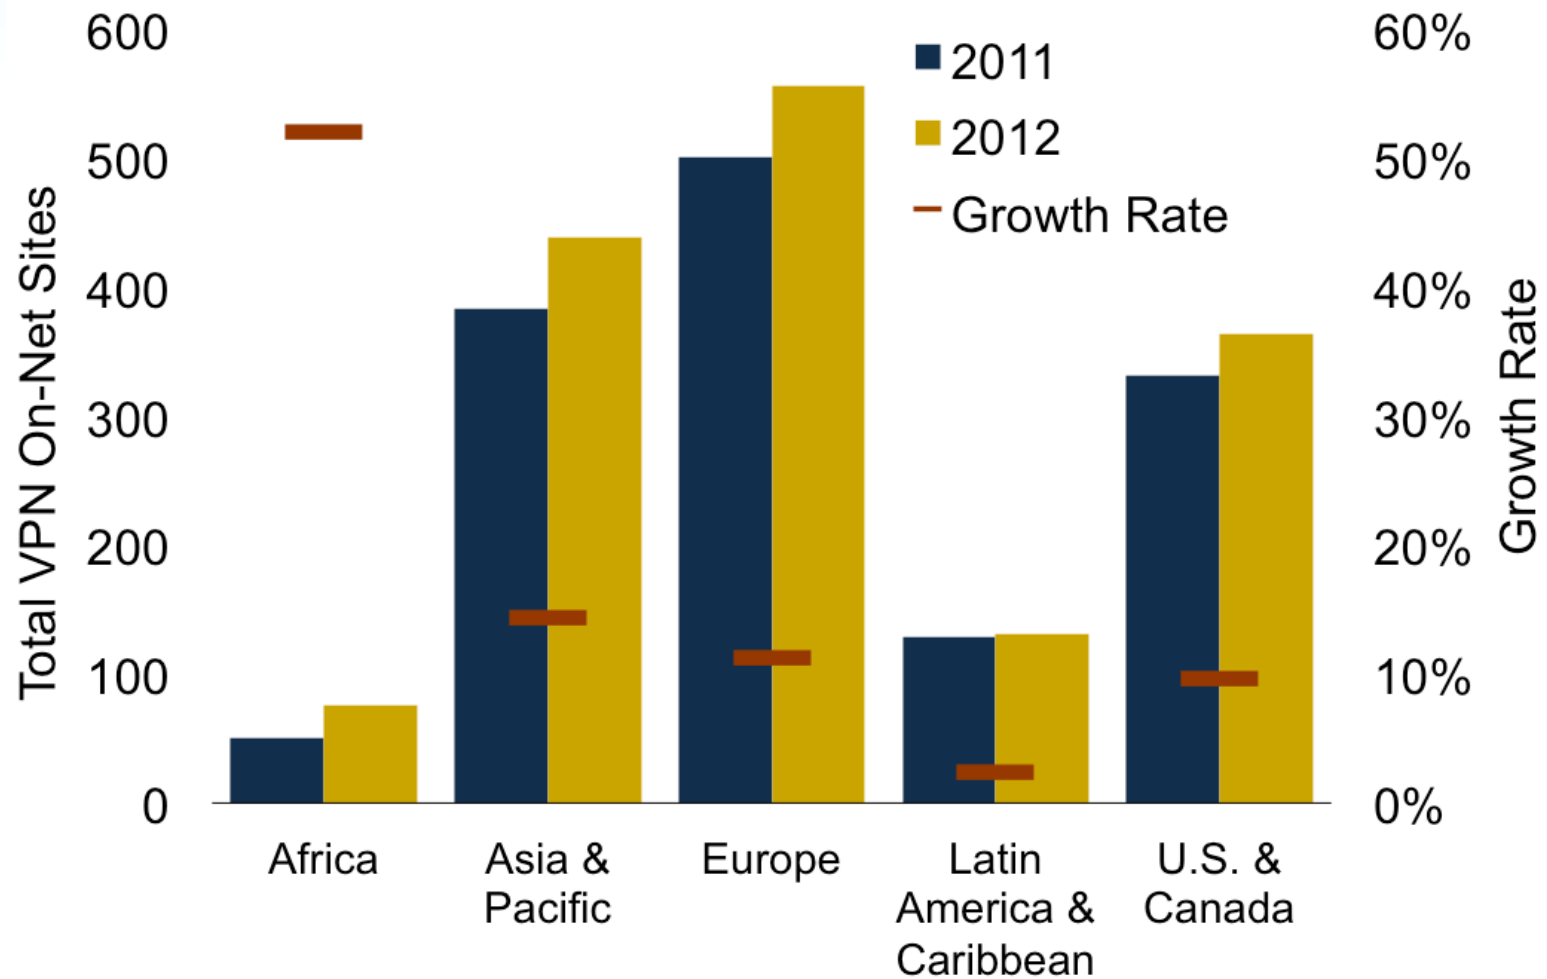

MPLS VPN Port Sales Mix Africa, Q1 2012 – Q1 2013

MPLS VPN Port Sales Mix Middle East, Q1 2012 – Q1 2013

Best Efforts E-1 VPN Port Pricing Africa

Best Efforts E-1 VPN Port Pricing Middle East

Best Efforts E-1 VPN Port Pricing Asia

Global 10Mbps EoMPLS Prices

* Indicates city-center to landing station.

Emerging Markets Will Catch Up!

A Hybrid May Be the Answer!

Rob Schult

rschult@telegeography.com