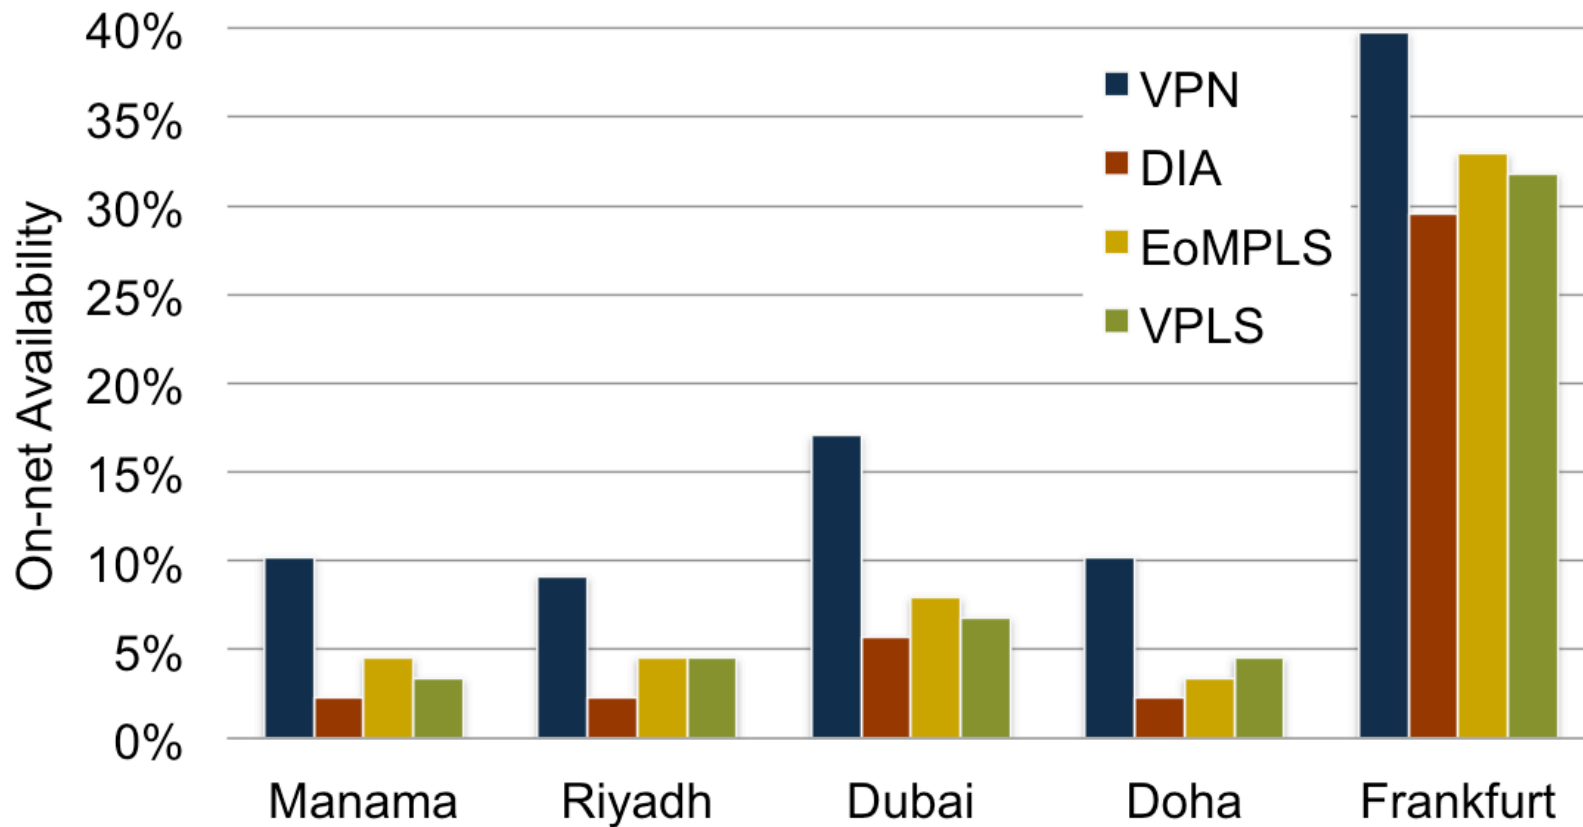

Emerging Markets

Service Availability and Price Analysis

Robert Schult
TeleGeography

WAN Summit 2013

What's your favorite spread on toast?

Service Availability - Africa

Service Availability – Middle East

Service Availability - Asia

MPLS VPN Port Sales Mix Africa, Q1 2012 – Q1 2013

MPLS VPN Port Sales Mix Middle East, Q1 2012 – Q1 2013

Best Efforts E-1 VPN Port Pricing Africa

Best Efforts E-1 VPN Port Pricing Middle East

Best Efforts E-1 VPN Port Pricing Asia

Global 10Mbps EoMPLS Prices

* Indicates city-center to landing station.

Emerging Markets Will Catch Up!

A Hybrid May Be the Answer!

Rob Schult

rschult@telegeography.com