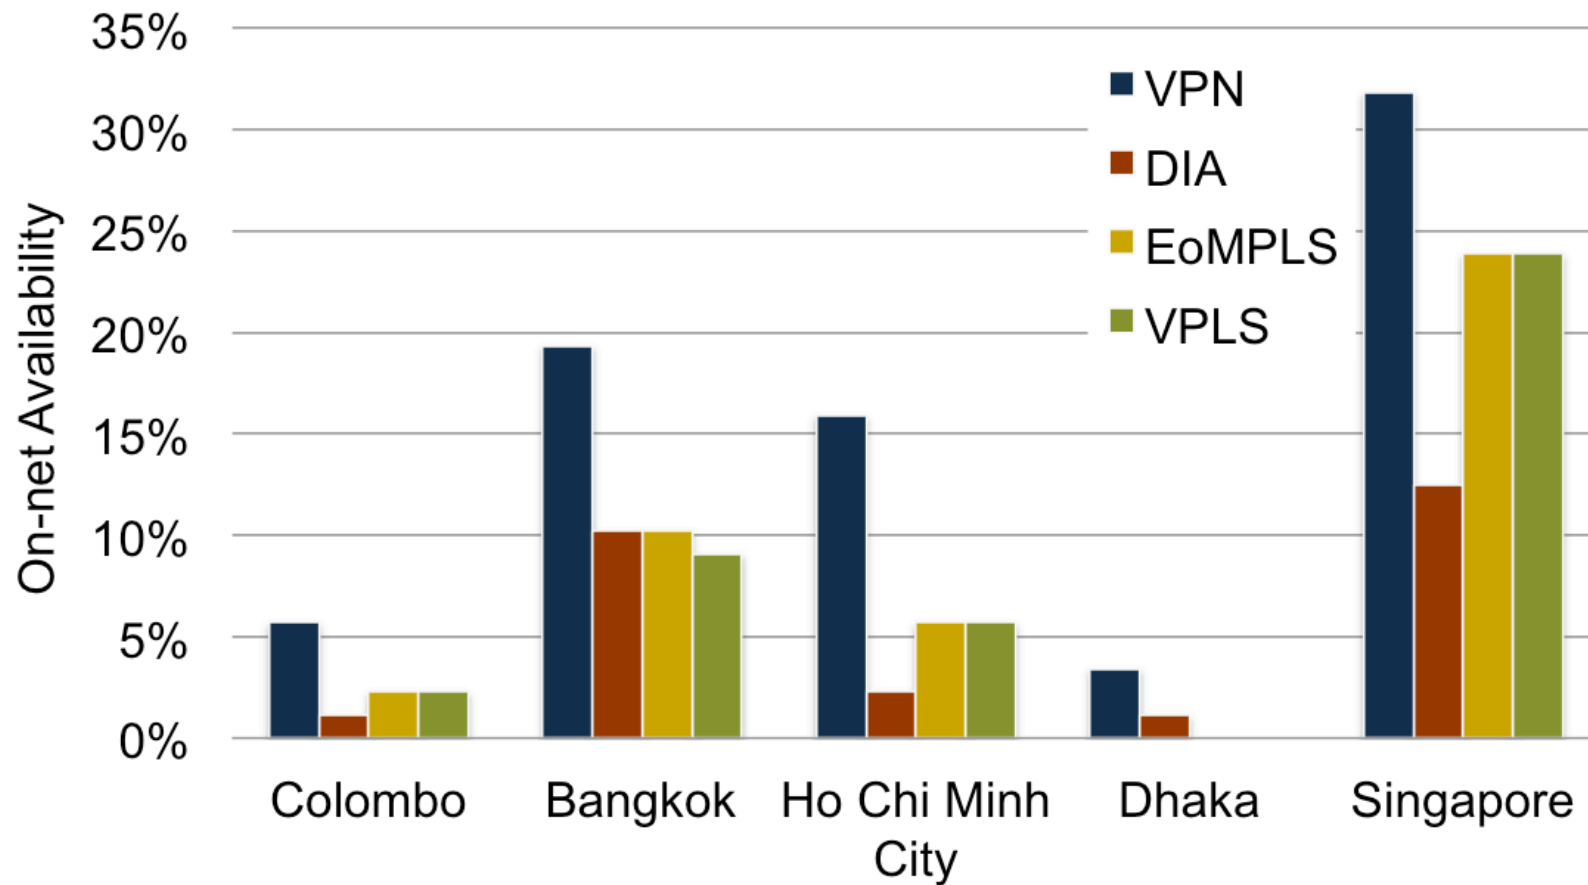

Emerging Markets

Service Availability and Price Analysis

Robert Schult
TeleGeography

WAN Summit 2013

What's your favorite spread on toast?

Service Availability - Africa

Service Availability – Middle East

Service Availability - Asia

MPLS VPN Port Sales Mix Africa, Q1 2012 – Q1 2013

MPLS VPN Port Sales Mix Middle East, Q1 2012 – Q1 2013

Best Efforts E-1 VPN Port Pricing Africa

Best Efforts E-1 VPN Port Pricing Middle East

Best Efforts E-1 VPN Port Pricing Asia

Global 10Mbps EoMPLS Prices

* Indicates city-center to landing station.

Emerging Markets Will Catch Up!

A Hybrid May Be the Answer!

Rob Schult

rschult@telegeography.com