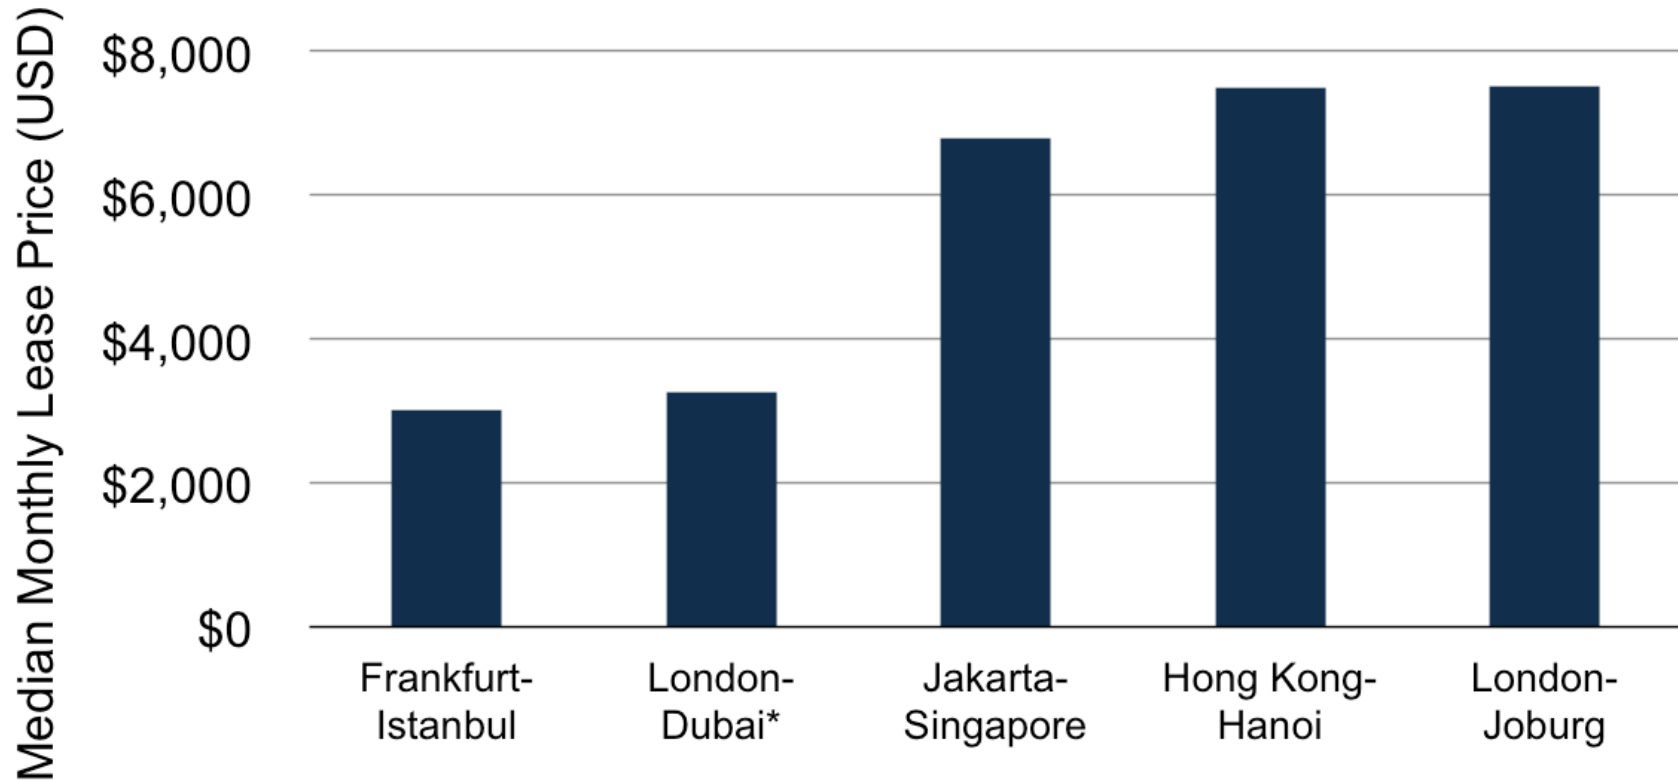

MPLS VPN Port Sales Mix Africa, Q1 2012 – Q1 2013

MPLS VPN Port Sales Mix Middle East, Q1 2012 – Q1 2013

Best Efforts E-1 VPN Port Pricing Africa

Best Efforts E-1 VPN Port Pricing Middle East

Best Efforts E-1 VPN Port Pricing Asia

Global 10Mbps EoMPLS Prices

* Indicates city-center to landing station.

Emerging Markets Will Catch Up!

A Hybrid May Be the Answer!

Rob Schult

rschult@telegeography.com