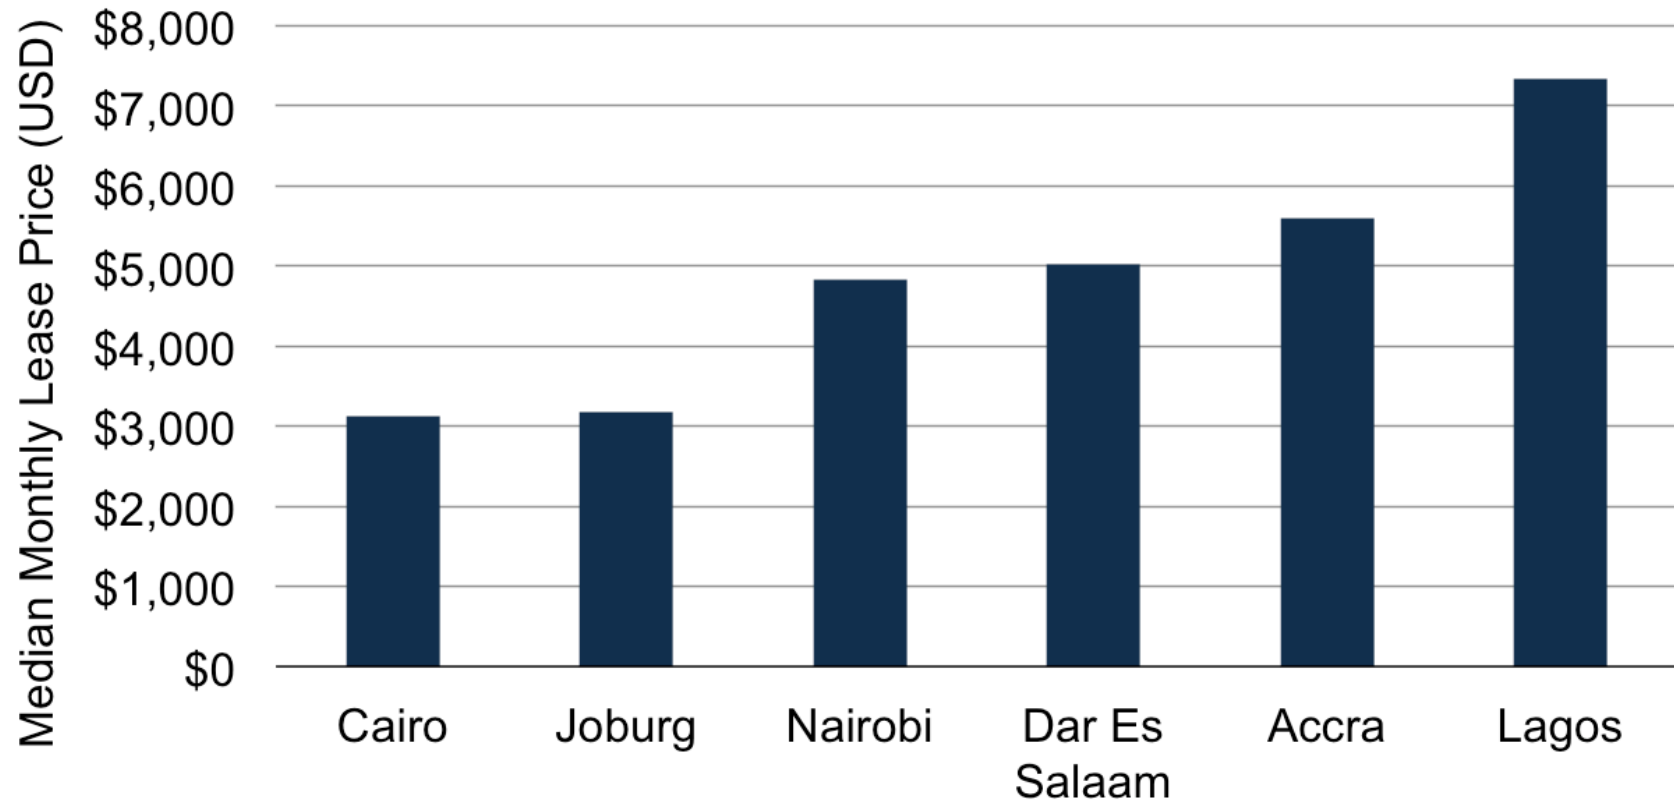

Emerging Markets

Service Availability and Price Analysis

Robert Schult
TeleGeography

WAN Summit 2013

What's your favorite spread on toast?

Service Availability - Africa

Service Availability – Middle East

Service Availability - Asia

MPLS VPN Port Sales Mix Africa, Q1 2012 – Q1 2013

MPLS VPN Port Sales Mix Middle East, Q1 2012 – Q1 2013

Best Efforts E-1 VPN Port Pricing Africa

Best Efforts E-1 VPN Port Pricing Middle East

Best Efforts E-1 VPN Port Pricing Asia