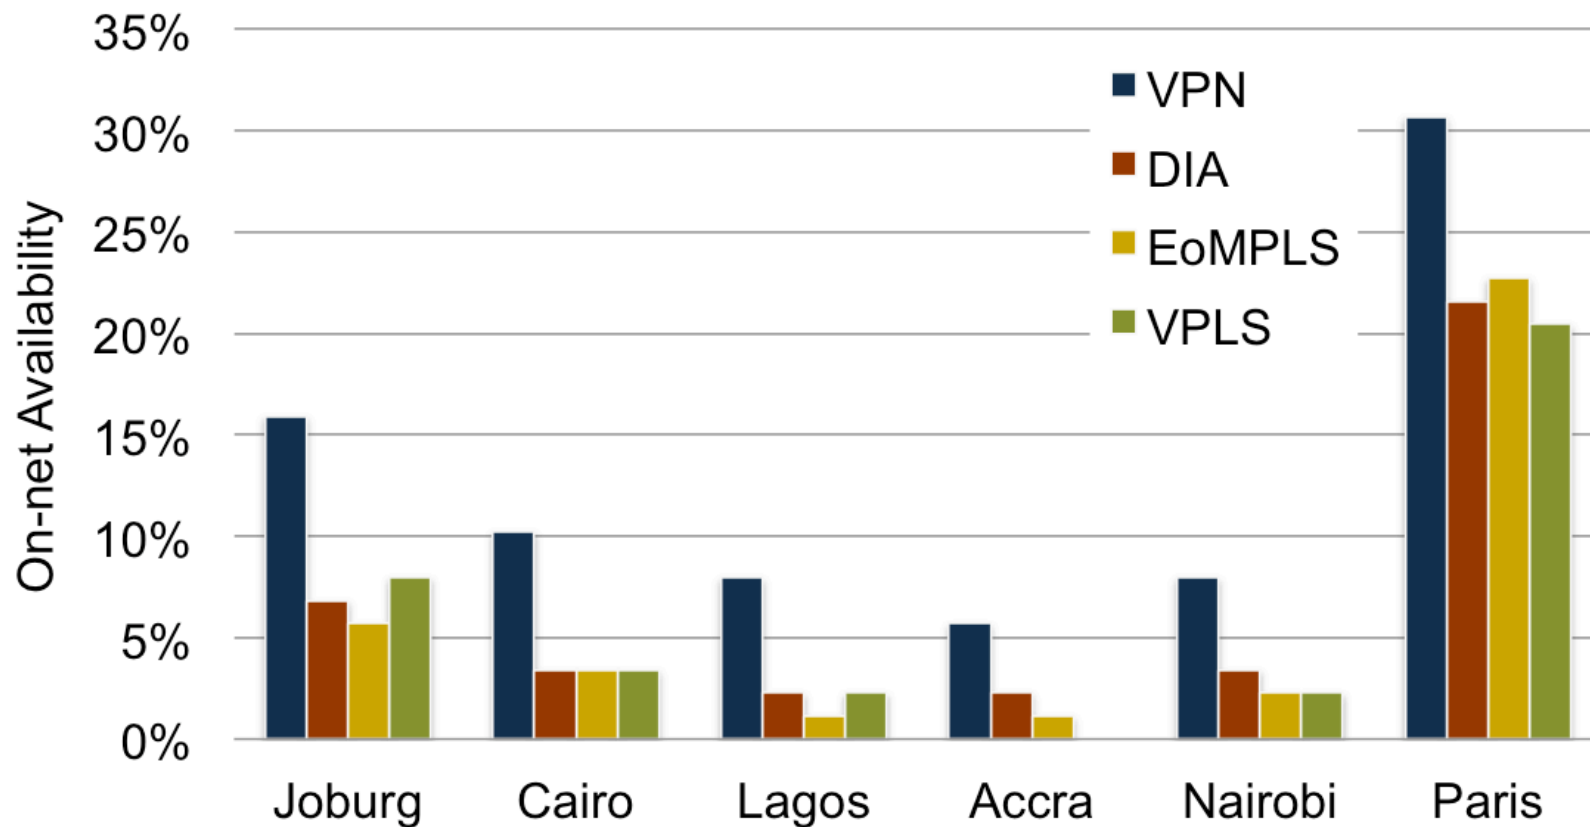

Emerging Markets

Service Availability and Price Analysis

Robert Schult
TeleGeography

WAN Summit 2013

What's your favorite spread on toast?

Service Availability - Africa

Service Availability – Middle East

Service Availability - Asia

MPLS VPN Port Sales Mix Africa, Q1 2012 – Q1 2013

MPLS VPN Port Sales Mix Middle East, Q1 2012 – Q1 2013

Best Efforts E-1 VPN Port Pricing Africa

Best Efforts E-1 VPN Port Pricing Middle East

Best Efforts E-1 VPN Port Pricing Asia

Global 10Mbps EoMPLS Prices

* Indicates city-center to landing station.

Emerging Markets Will Catch Up!

A Hybrid May Be the Answer!

Rob Schult

rschult@telegeography.com