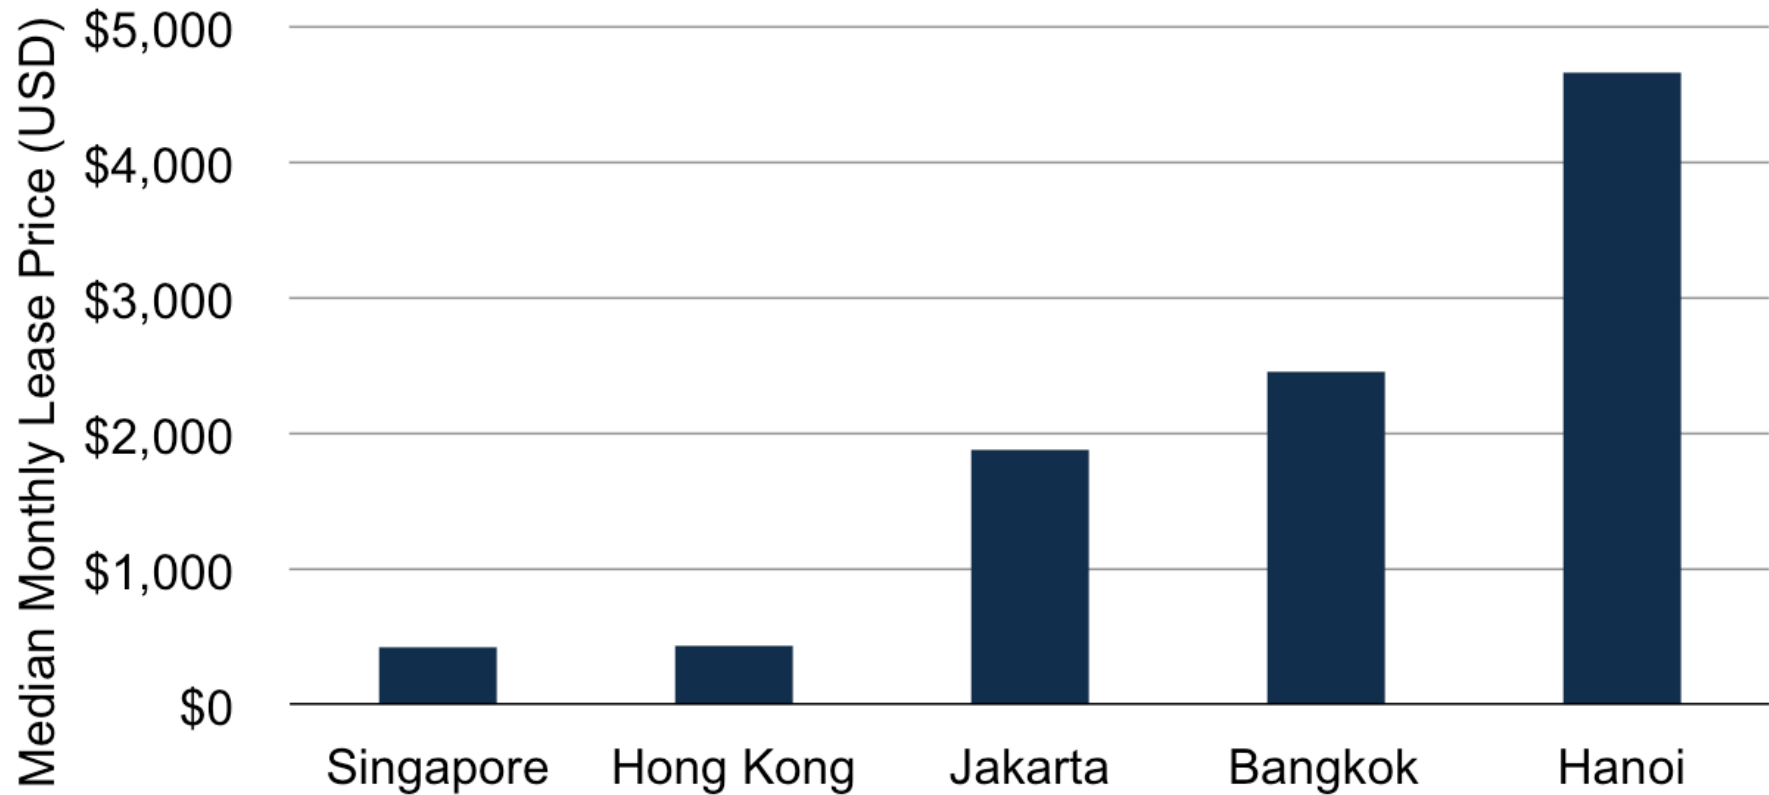

MPLS VPN Port Sales Mix Africa, Q1 2012 – Q1 2013

MPLS VPN Port Sales Mix Middle East, Q1 2012 – Q1 2013

Best Efforts E-1 VPN Port Pricing Africa

Best Efforts E-1 VPN Port Pricing Middle East

Best Efforts E-1 VPN Port Pricing Asia

Global 10Mbps EoMPLS Prices

* Indicates city-center to landing station.

Emerging Markets Will Catch Up!

A Hybrid May Be the Answer!

Rob Schult

rschult@telegeography.com