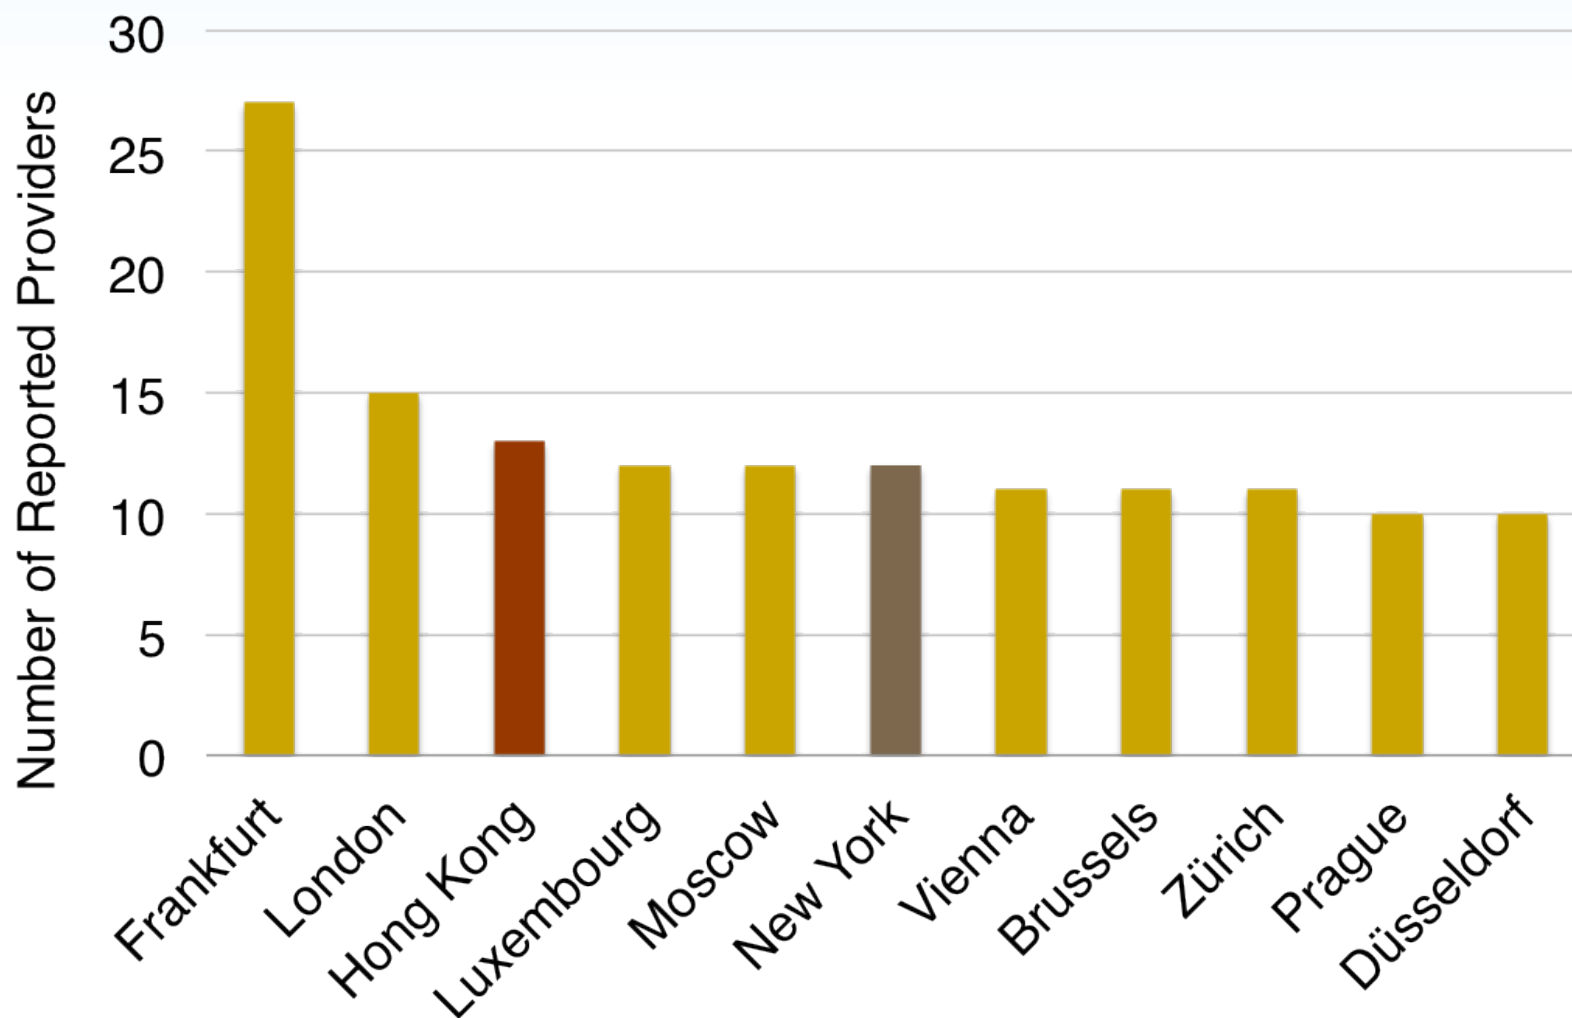

Number of Reported Access Providers