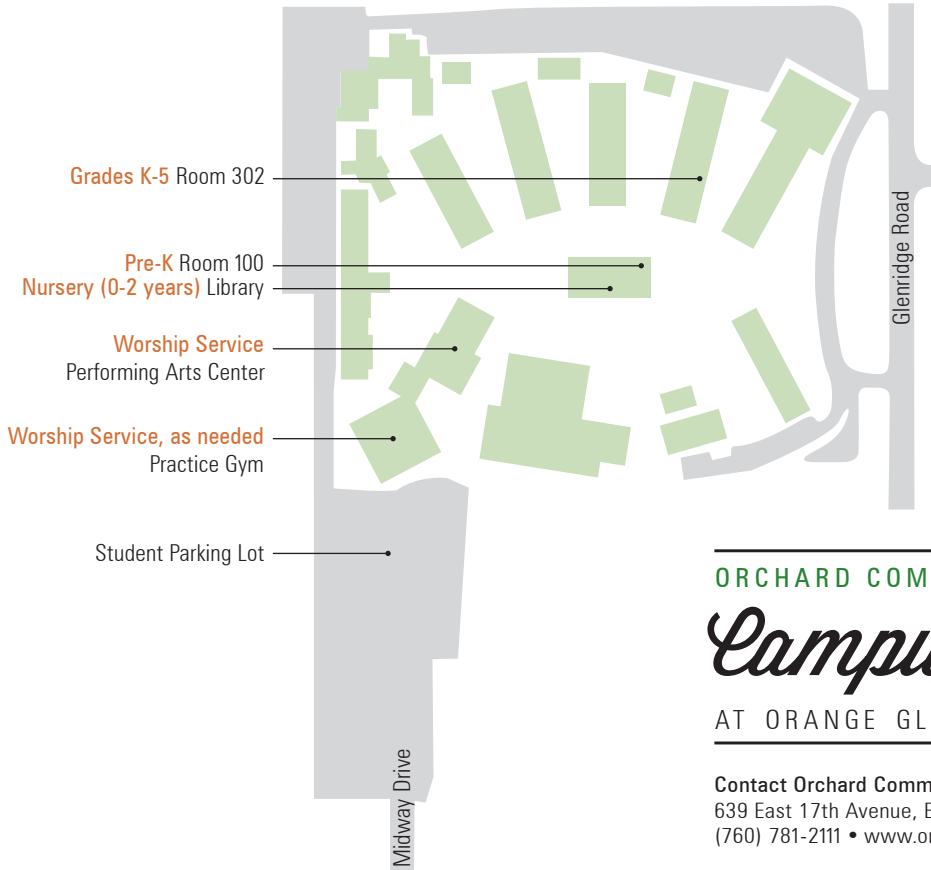

2200 Glenridge Road
Escondido, CA, 92027

ORCHARD COMMUNITY CHURCH

Campus Map

AT ORANGE GLEN HIGH SCHOOL

Contact Orchard Community Church at
639 East 17th Avenue, Escondido, CA, 92025
(760) 781-2111 • www.orchardcc.org