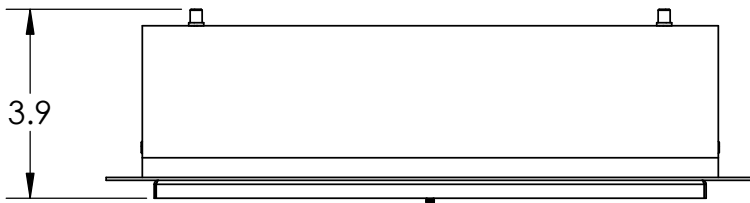

Collection: TEXTURED GLASS

Product #: VLB00XX-13

GLASS TEXTURE	PART NUMBER
RIMELIGHT	VLB0005-13
STRATA	VLB0015-13
LATTICE	VLB0016-13
GRANITE	VLB0017-13
IVORY WISP	VLB0034-13

ELECTRICAL OPTIONS				
Product #	Electrical Type	Bulb Type	Wattage	Socket Type
VLB0005-13-E2	Incandescent	A19	40	Medium E26
VLB0005-13-G2	Flourescent	CFL/LED RETRO	13	GU-24

Bulbs Not Included

Visit hammertonstudio.com for product options and specifications.

3/31/2016 (A)

Mounting Packet: U	Electrical Type: SEE TABLE
Approximate lbs.: 5	Bulb Qty: 2 Bulb Type: SEE TABLE
Finish: SEE WEB SITE FOR OPTIONS	Wattage: SEE TABLE Voltage: 120
Top Diffuser: CLOSED	Socket Type: SEE TABLE
Bottom Diffuser: CLOSED	UL Location: DRY