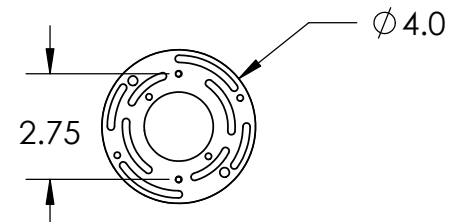

Bulbs Not Included

Visit hammertonstudio.com for product options and specifications.

3/31/2016 (A)

Mounting Packet: U	Electrical Type: SEE TABLE
Approximate lbs.: 5	Bulb Qty: 2 Bulb Type: SEE TABLE
Finish: SEE WEB SITE FOR OPTIONS	Wattage: SEE TABLE Voltage: 120
Top Diffuser: CLOSED	Socket Type: SEE TABLE
Bottom Diffuser: CLOSED	UL Location: DRY

Mounting Detail

MOUNTS DIRECTLY TO J-BOX

All fixtures created by Hammerton are handcrafted by artisans. Dimensions may vary up to 7/8".

© Copyright 2016. All rights in design, detail or invention of this drawing are reserved as the property of Hammerton. Any imitation or adaptation without written consent is strictly prohibited.