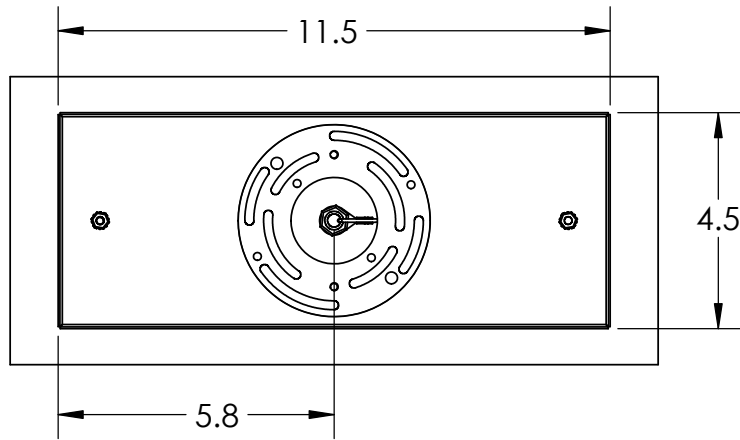

Collection: TEXTURED GLASS

Product #: VLB00XX-13

GLASS TEXTURE	PART NUMBER
RIMELIGHT	VLB0005-13
STRATA	VLB0015-13
LATTICE	VLB0016-13
GRANITE	VLB0017-13
IVORY WISP	VLB0034-13

ELECTRICAL OPTIONS				
Product #	Electrical Type	Bulb Type	Wattage	Socket Type
VLB0005-13-E2	Incandescent	A19	40	Medium E26
VLB0005-13-G2	Flourescent	CFL/LED RETRO	13	GU-24

Bulbs Not Included

Visit hammertonstudio.com for product options and specifications.

3/31/2016 (A)

Mounting Packet: U	Electrical Type: SEE TABLE
Approximate lbs.: 5	Bulb Qty: 2 Bulb Type: SEE TABLE
Finish: SEE WEB SITE FOR OPTIONS	Wattage: SEE TABLE Voltage: 120
Top Diffuser: CLOSED	Socket Type: SEE TABLE
Bottom Diffuser: CLOSED	UL Location: DRY

Mounting Detail

MOUNTS DIRECTLY TO J-BOX

All fixtures created by Hammerton are handcrafted by artisans. Dimensions may vary up to 7/8".

© Copyright 2016. All rights in design, detail or invention of this drawing are reserved as the property of Hammerton. Any imitation or adaptation without written consent is strictly prohibited.