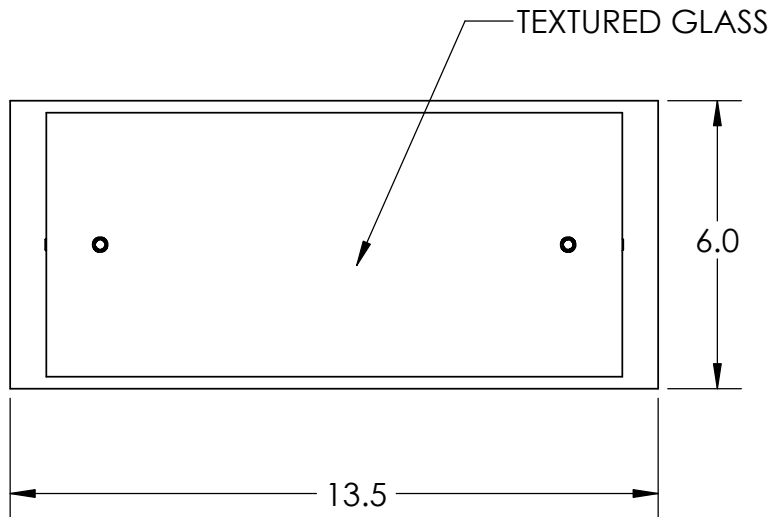

Collection: TEXTURED GLASS

Product #: VLB00XX-13

GLASS TEXTURE	PART NUMBER
RIMELIGHT	VLB0005-13
STRATA	VLB0015-13
LATTICE	VLB0016-13
GRANITE	VLB0017-13
IVORY WISP	VLB0034-13

ELECTRICAL OPTIONS				
Product #	Electrical Type	Bulb Type	Wattage	Socket Type
VLB0005-13-E2	Incandescent	A19	40	Medium E26
VLB0005-13-G2	Flourescent	CFL/LED RETRO	13	GU-24

Bulbs Not Included

Visit hammertonstudio.com for product options and specifications.

3/31/2016 (A)

Mounting Packet: U	Electrical Type: SEE TABLE
Approximate lbs.: 5	Bulb Qty: 2 Bulb Type: SEE TABLE
Finish: SEE WEB SITE FOR OPTIONS	Wattage: SEE TABLE Voltage: 120
Top Diffuser: CLOSED	Socket Type: SEE TABLE
Bottom Diffuser: CLOSED	UL Location: DRY