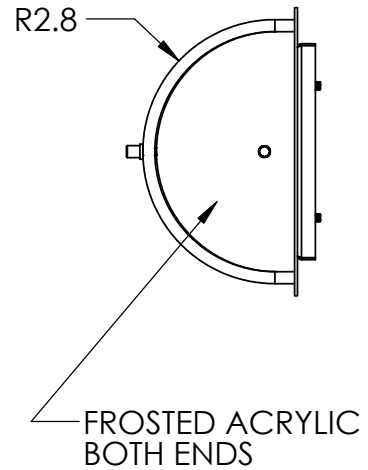

Collection: TEXTURED GLASS

Product #: VLB00XX-13

GLASS TEXTURE	PART NUMBER
RIMELIGHT	VLB0005-13
STRATA	VLB0015-13
LATTICE	VLB0016-13
GRANITE	VLB0017-13
IVORY WISP	VLB0034-13

ELECTRICAL OPTIONS				
Product #	Electrical Type	Bulb Type	Wattage	Socket Type
VLB0005-13-E2	Incandescent	A19	40	Medium E26
VLB0005-13-G2	Flourescent	CFL/LED RETRO	13	GU-24

Bulbs Not Included

Visit hammertonstudio.com for product options and specifications.

3/31/2016 (A)

Mounting Packet: U	Electrical Type: SEE TABLE
Approximate lbs.: 5	Bulb Qty: 2 Bulb Type: SEE TABLE
Finish: SEE WEB SITE FOR OPTIONS	Wattage: SEE TABLE Voltage: 120
Top Diffuser: CLOSED	Socket Type: SEE TABLE
Bottom Diffuser: CLOSED	UL Location: DRY

Mounting Detail

MOUNTS DIRECTLY TO J-BOX

All fixtures created by Hammerton are handcrafted by artisans. Dimensions may vary up to 7/8".

© Copyright 2016. All rights in design, detail or invention of this drawing are reserved as the property of Hammerton. Any imitation or adaptation without written consent is strictly prohibited.