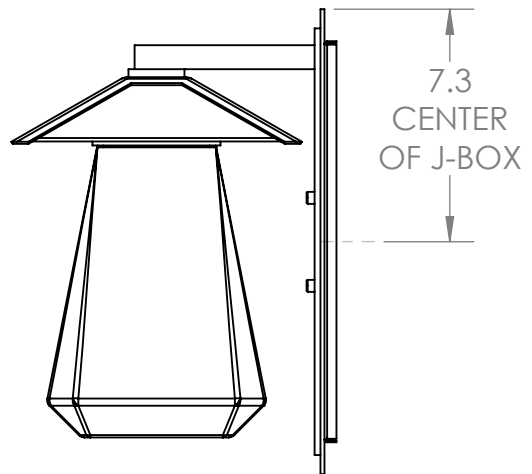

Collection: OUTDOOR

Product #: ODB0043-AH

Bulbs Not Included

Visit hammertonstudio.com for product options and specifications.

12/12/2017 (A)

Mounting Packet: U	Electrical Type: INCANDESCENT
Approximate lbs.: 13	Bulb Qty: 1 Bulb Type: A
Finish: SEE WEB SITE FOR OPTIONS	Wattage: 75 Voltage: 120
Top Diffuser: CLOSED	Socket Type: MEDIUM, E26
Bottom Diffuser: CLOSED	UL Location: WET

Mounting Detail

MOUNTS DIRECTLY TO J-BOX

All fixtures created by Hammerton are handcrafted by artisans. Dimensions may vary up to 7/8".

© Copyright 2018. All rights in design, detail or invention of this drawing are reserved as the property of Hammerton. Any imitation or adaptation without written consent is strictly prohibited.