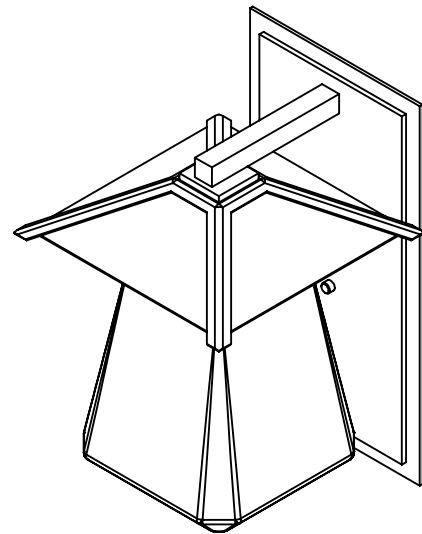

Collection: OUTDOOR

Product #: ODB0043-AH

Bulbs Not Included

Visit hammertonstudio.com for product options and specifications.

12/12/2017 (A)

Mounting Packet: U	Electrical Type: INCANDESCENT
Approximate lbs.: 13	Bulb Qty: 1 Bulb Type: A
Finish: SEE WEB SITE FOR OPTIONS	Wattage: 75 Voltage: 120
Top Diffuser: CLOSED	Socket Type: MEDIUM, E26
Bottom Diffuser: CLOSED	UL Location: WET

Mounting Detail

MOUNTS DIRECTLY TO J-BOX

All fixtures created by Hammerton are handcrafted by artisans. Dimensions may vary up to 7/8".

© Copyright 2018. All rights in design, detail or invention of this drawing are reserved as the property of Hammerton. Any imitation or adaptation without written consent is strictly prohibited.