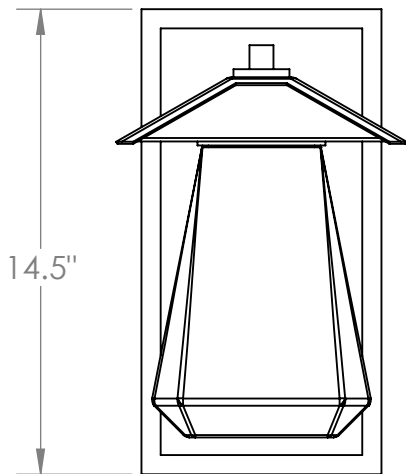

Collection: OUTDOOR

Product #: ODB0043-AH

Bulbs Not Included

Visit hammertonstudio.com for product options and specifications.

12/12/2017 (A)

Mounting Packet: U	Electrical Type: INCANDESCENT
Approximate lbs.: 13	Bulb Qty: 1 Bulb Type: A
Finish: SEE WEB SITE FOR OPTIONS	Wattage: 75 Voltage: 120
Top Diffuser: CLOSED	Socket Type: MEDIUM, E26
Bottom Diffuser: CLOSED	UL Location: WET

Mounting Detail

MOUNTS DIRECTLY TO J-BOX

All fixtures created by Hammerton are handcrafted by artisans. Dimensions may vary up to 7/8".

© Copyright 2018. All rights in design, detail or invention of this drawing are reserved as the property of Hammerton. Any imitation or adaptation without written consent is strictly prohibited.