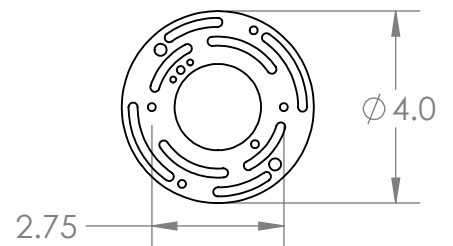

Collection: OUTDOOR

Product #: ODB0043-AH

Bulbs Not Included

Visit hammertonstudio.com for product options and specifications.

12/12/2017 (A)

Mounting Packet: U	Electrical Type: INCANDESCENT
Approximate lbs.: 13	Bulb Qty: 1 Bulb Type: A
Finish: SEE WEB SITE FOR OPTIONS	Wattage: 75 Voltage: 120
Top Diffuser: CLOSED	Socket Type: MEDIUM, E26
Bottom Diffuser: CLOSED	UL Location: WET

Mounting Detail

MOUNTS DIRECTLY TO J-BOX

All fixtures created by Hammerton are handcrafted by artisans. Dimensions may vary up to 7/8".

© Copyright 2018. All rights in design, detail or invention of this drawing are reserved as the property of Hammerton. Any imitation or adaptation without written consent is strictly prohibited.