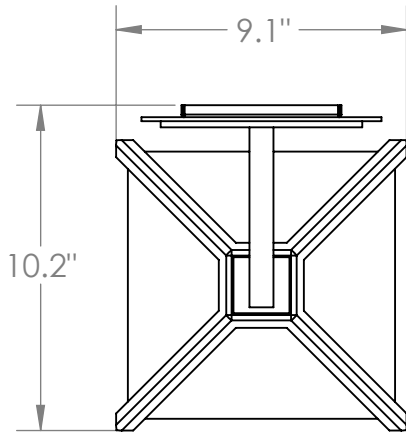

Collection: OUTDOOR

Product #: ODB0043-AH

Bulbs Not Included

Visit hammertonstudio.com for product options and specifications.

12/12/2017 (A)

Mounting Packet: U	Electrical Type: INCANDESCENT
Approximate lbs.: 13	Bulb Qty: 1 Bulb Type: A
Finish: SEE WEB SITE FOR OPTIONS	Wattage: 75 Voltage: 120
Top Diffuser: CLOSED	Socket Type: MEDIUM, E26
Bottom Diffuser: CLOSED	UL Location: WET

Mounting Detail

MOUNTS DIRECTLY TO J-BOX

All fixtures created by Hammerton are handcrafted by artisans. Dimensions may vary up to 7/8".

© Copyright 2018. All rights in design, detail or invention of this drawing are reserved as the property of Hammerton. Any imitation or adaptation without written consent is strictly prohibited.