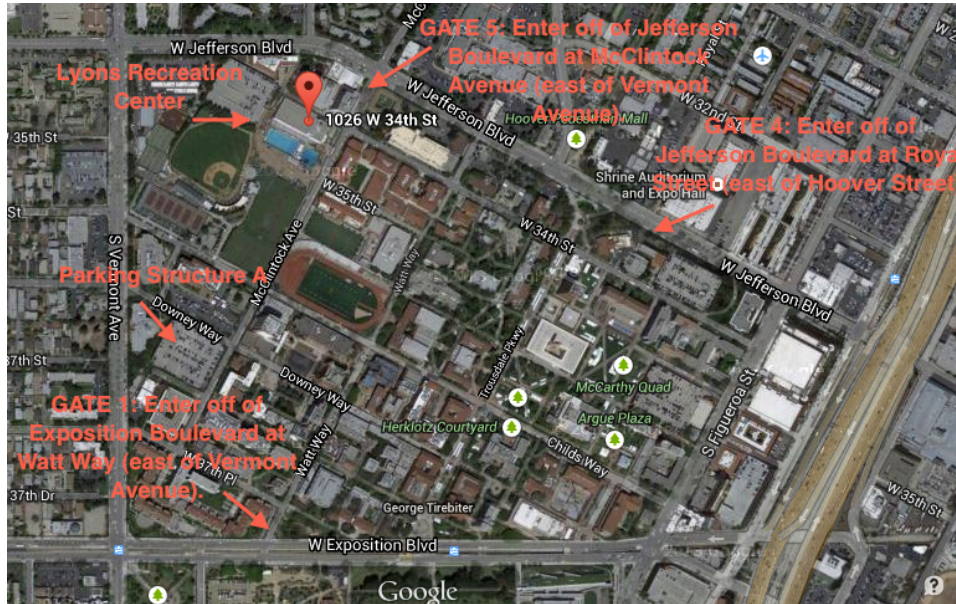

WHERE TO PARK

1026 W 34th Street Los Angeles, CA 90089 is the address to the gym, Lyon Recreation Center. You can input this address in your GPS, but USC is a very confusing place so please follow the detailed instructions and refer to the map.

DETAILED PARKING INSTRUCTIONS

1. USC's campus is only accessible through gates. Gates **1, 4 and 5** are open.
2. Once you arrive at the gate, the parking attendant will collect **\$12**. Tell the parking attendant that you want to park at **Parking Structure A (PSA)**. He or she will direct you. Please ask for a map.

AFTER YOU PARK...

3. When you exit the parking structure, you should be on McClintock Ave. Head towards 36th St. Lyon Recreation Center should be on the left when you hit 34th St.
4. If you end up walking for more than 15 mins, you are lost. Ask a kind stranger for help! Look for TechJam LA signs.

You can also street park (if you get lucky), but be vigilant of the expiring time.