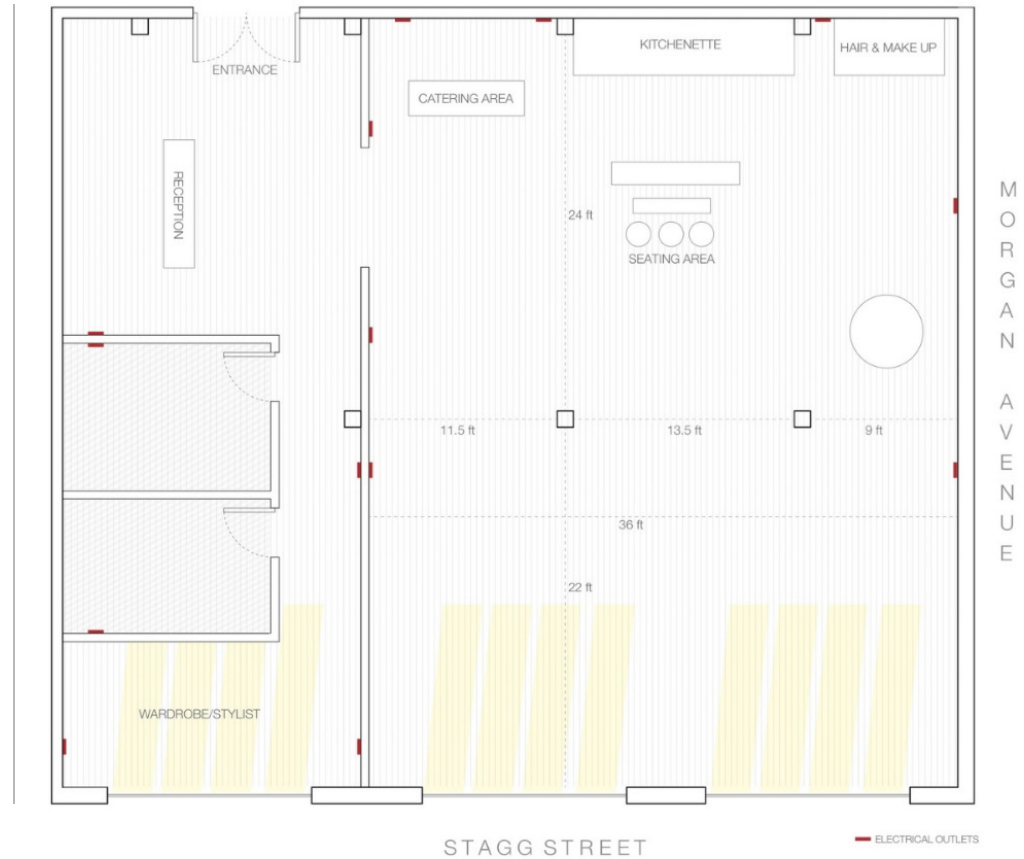

SHIO STUDIO
361 stagg st. #313
brooklyn ny 11206

hello@shiostudio.com
www.shiostudio.com
+1.646.668.0306