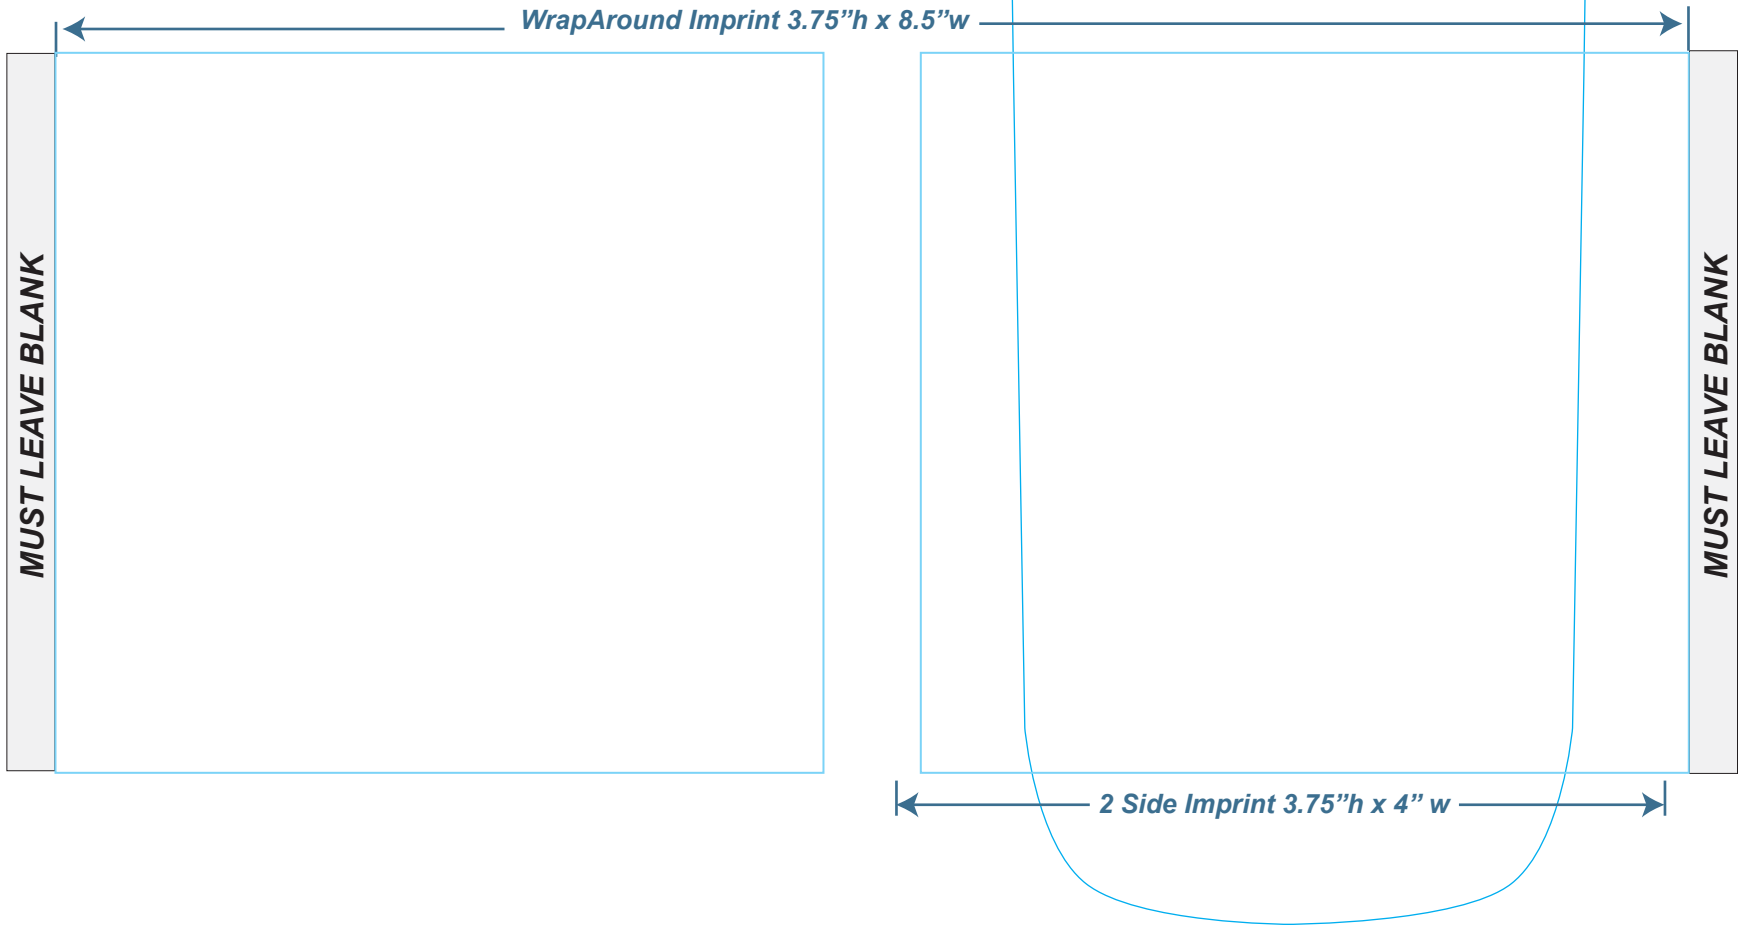

Bottle Art Layout Template for MegaFlow 21oz.

Customer: _____ Bottle Color: _____

Contact: _____ Cap Color: _____

Tele: _____ Ink Colors: _____

Fax: _____

Email: _____

Tip: Match one of your ink colors to a contrasting cap color. Ex. White Bottle, Red Ink, Red Cap, etc. for No extra cost

Print 1 Side, 2 Sides or Wrap-Around all for the same price.

Note: If this area is not left blank the ink will cross seams and smear.