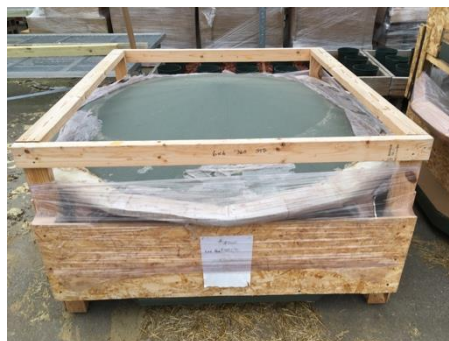

# 5x5 360 Blind (Standard Kit)

- Ten 12"x18" tinted gun/crossbow windows (35" from floor)
- One 18" x12" window in door
- All windows silently open/close with counterweighted pull-string
- Lockable door latch
- 4" x12" peep windows (62" from floor)
- Four, 4x4 pockets for stand posts
- Padded shooting rails at each window
- Door is 24" x60" with an 8" threshold
- One-piece acrylic roof (6' 6" floor to roof height)
- All siding, trim, floor, and roof are constructed of smart side engineered wood. (50-year pro-rated limited warranty on substrate, resists warping, cracking, splitting, termites, fungal rot and decay)
- Kit footprint is 68"x80"