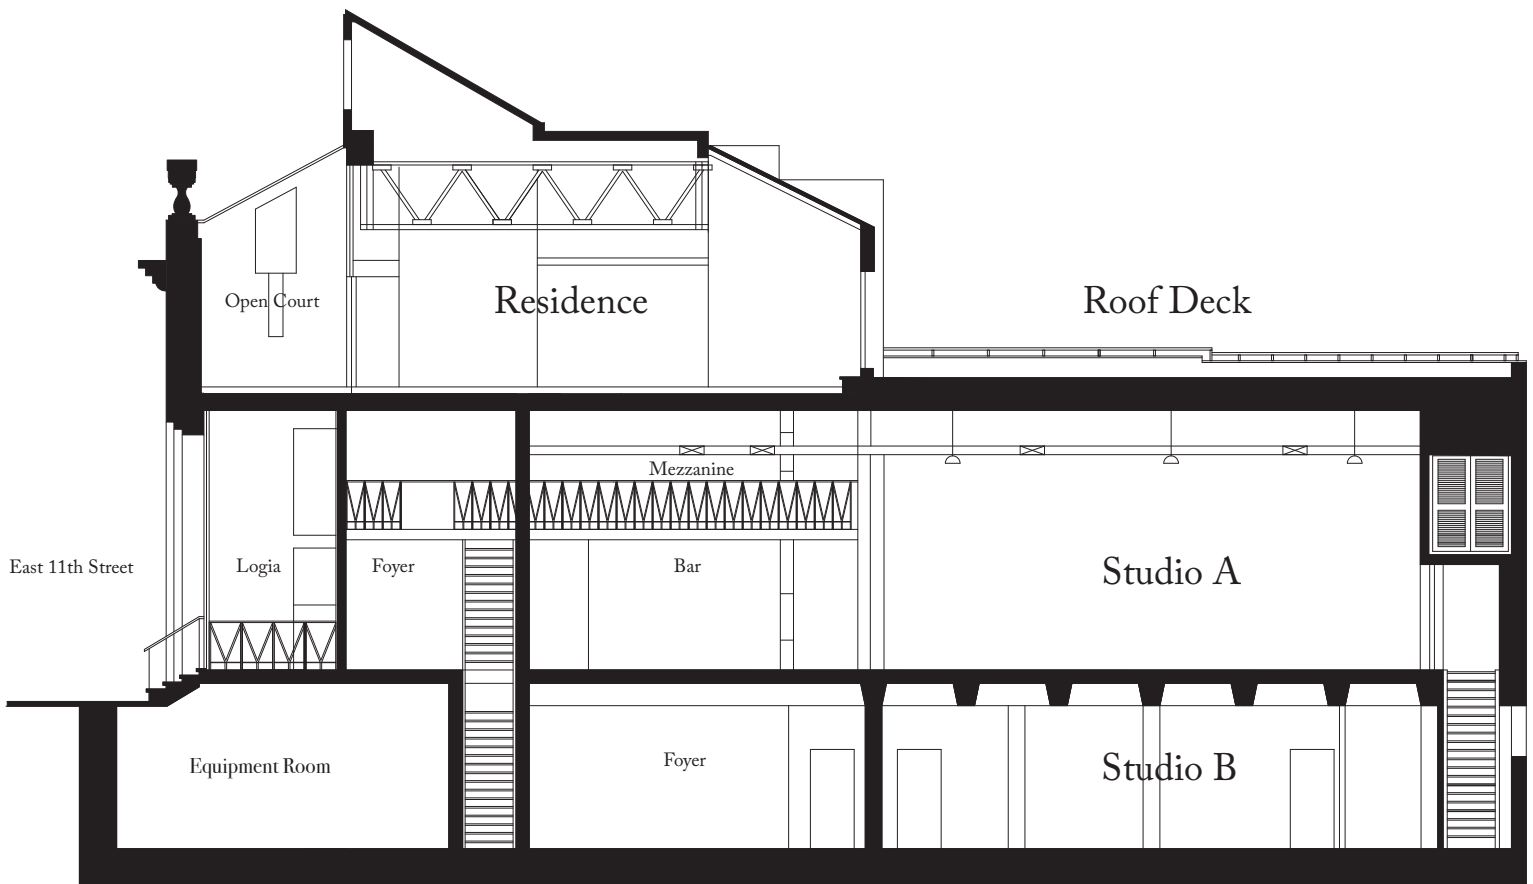

Bathhouse Studios

Residence (top level)

Studio A (street level)

Studio B (lower level)

538 East 11th Street New York, NY 10009

t 212.388.1111 f 212.388.1713 www.bathhousestudios.com