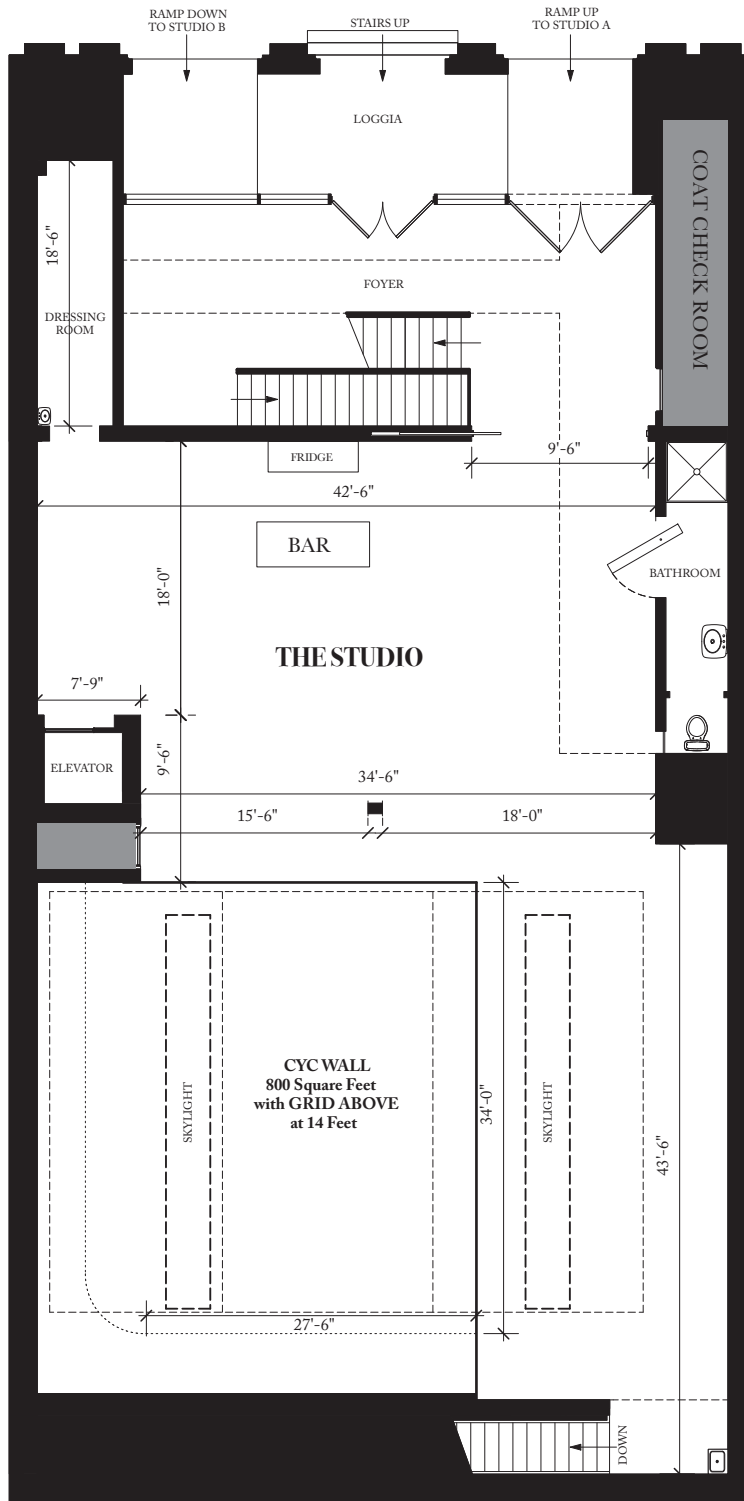

Bathhouse Studios

Private studio 4,000sq. ft.
 26 x 30 ft. corner cyclorama
 200AMP power
 Sound system (Ipad)
 20 ft. ceilings
 2 skylights 3 x 26 ft.
 Black out capabilities
 Grid above cyclorama at 14 ft.
 Drive-in (87" w x 90" h)
 Private bathroom w/ shower
 Mezzanine with private office
 Wifi
 Available 24/7