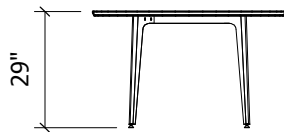

#### Dimensions:

36", 42", 48", and 60" Diameter

#### Options:

5" hole w/ Cord Wrangler at center of table top available

36", 42", 48" OR 60" DIA.