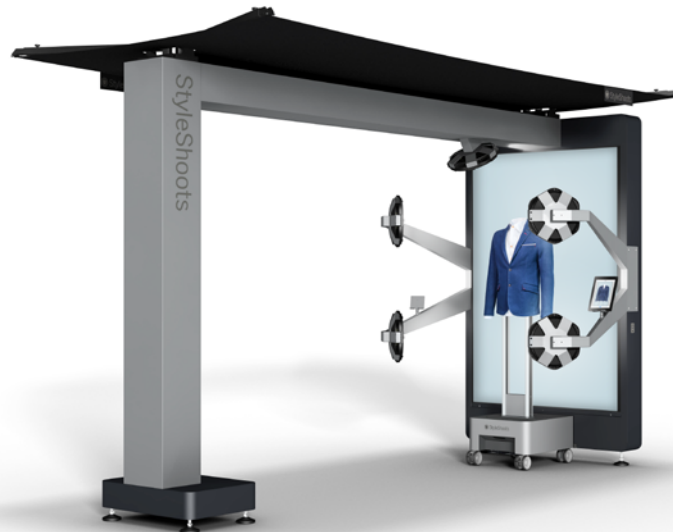

StyleShoots Vertical

Features

Auto Alpha™

StyleShoots cuts out the background from your photos and delivers real alpha transparency, not just a clipping path.

Light Composer™

Adjust the entire lighting mood by simply moving your finger on the iPad. No more fiddling with individual lights or guessing what the result will look like.

Caddy

Wheel your mannequins in and out of the system for a smooth workflow.

Hardware

Lighting

5x Rotolight Anova LED lights with full spectrum color rendering.

Illuminated glass backlight with custom diffusion and black/white effect.

Apple iPad™ with leather Smart Case.

Dimensions

Height: 241 cm / 95 inches
Length: 395 cm / 156 inches
Width: 182 cm / 72 inches

Software

StyleShoots Core

The Core runs all image processing tasks, controls the camera, dims the backlight and orchestrates the lights.

Canopy

Overhead fabric structure shielding from environmental lighting.

Podium

Photograph shoes and bags with this functional and essential accessory.