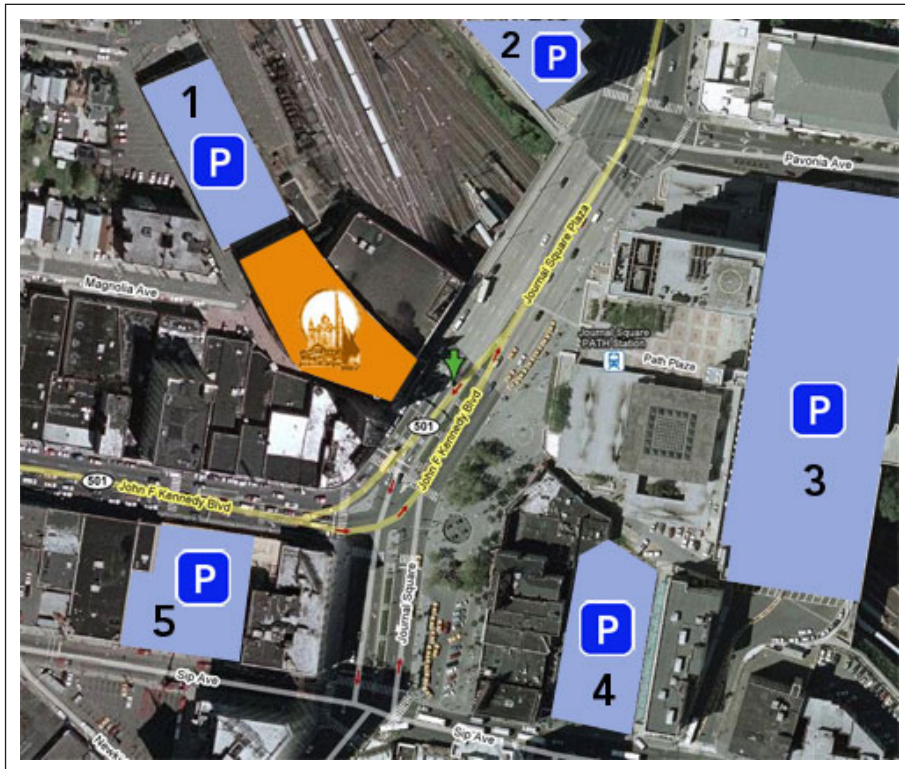

## Parking for The Landmark Loew's

Jersey Theatre is available at nearby parking garages and lots. All garages and lots are pay parking. Limited amounts of public metered curbside parking is available in the Journal Square area.

1. Square Ramp Parking (garage)  
**SPECIAL DISCOUNTED FEE**  
**(ASK AT THE FRONT DOOR FOR DETAILS)**  
Located directly behind The Landmark Loew's Jersey Theatre. Enter from Magnolia Avenue (via Tonelle Avenue)
2. Kinney Park (garage)  
Located within the ADP office building at Pavonia Avenue and John F. Kennedy Blvd (directly across from the Stanley Theatre).
3. Journal Square Transportation Center Parking (garage)  
Located behind the Journal Square Transportation Center. Enter from Summit Avenue at Magnolia Ave.
4. Central Parking (open air parking)  
Located on Sip Ave at Enos Place adjacent to Hudson County Community College.
5. Impark Parking (garage)  
Located within the State Square Apartments building. Enter from Sip Avenue.