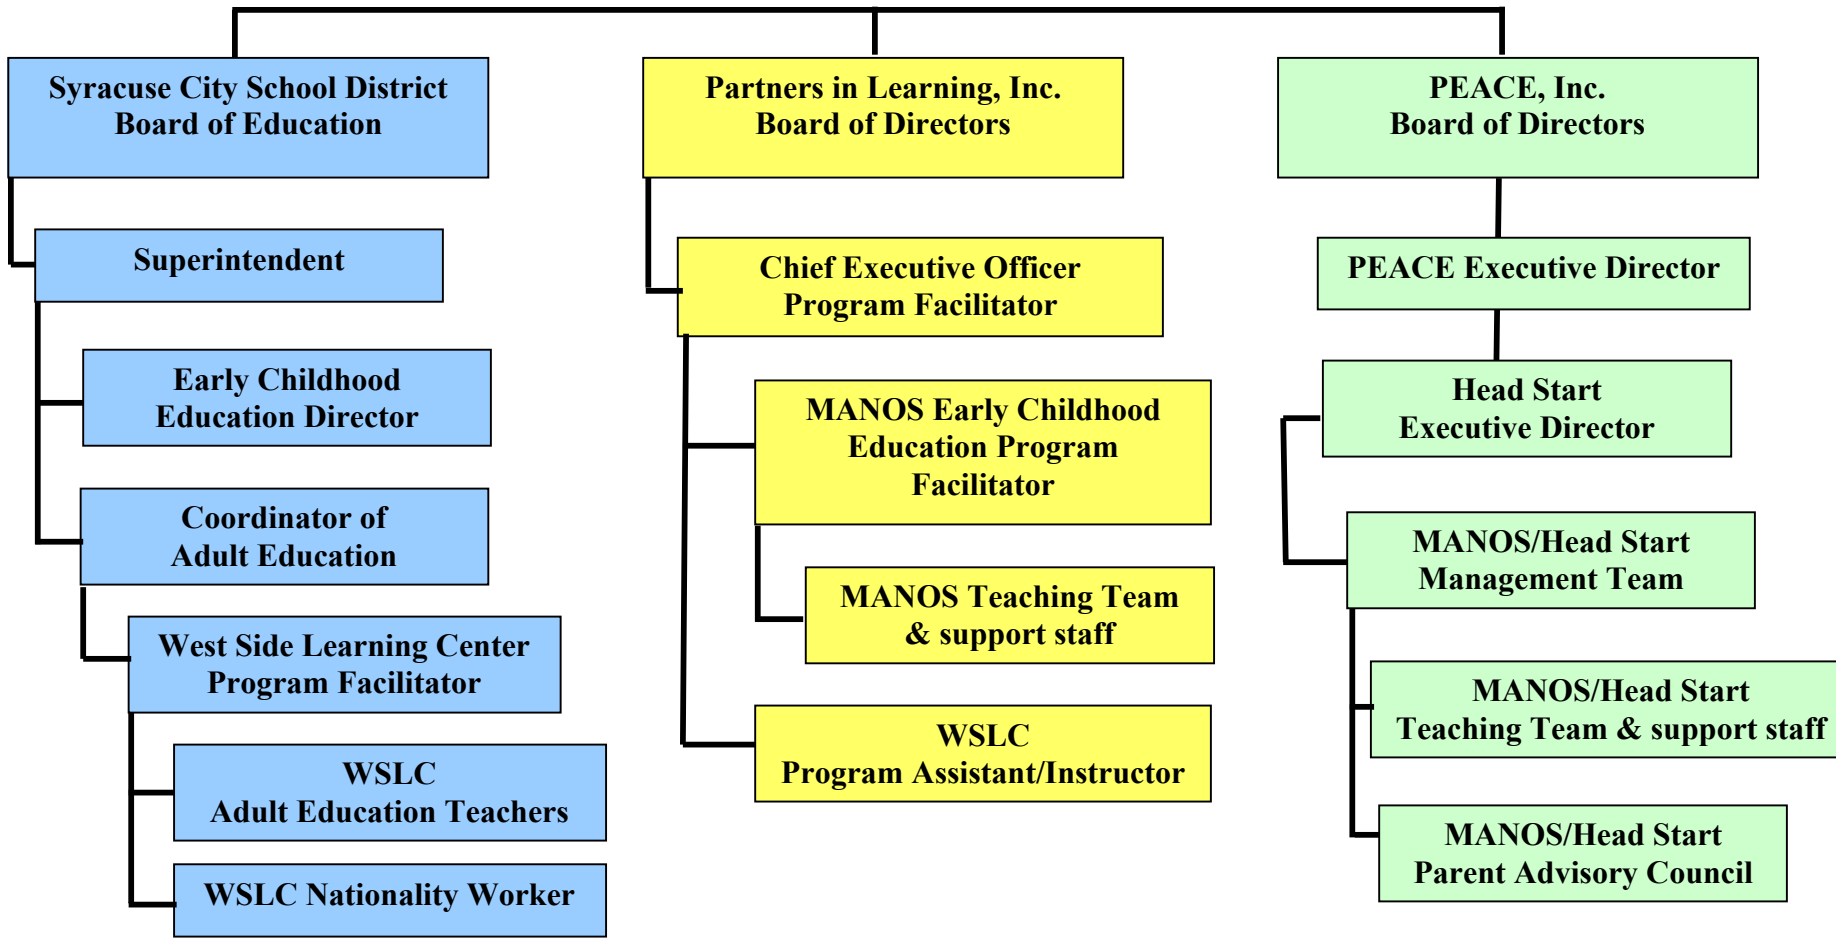

Partners in Learning, Inc. Organizational Chart

SCSD at WSLC

- Accesses NYSED/EPE funds for adult education program
- Employs program facilitator, teachers, nationality worker
- Pays rent, purchases supplies
- Maintains insurance and internet service
- Provides support services through Literacy Zones

SCSD at MANOS

- Provides space at Seymour Dual-Language Academy

PIL at the WSLC

- Leases space for WSLC at St. Lucy's School
- Owns classroom and computer lab equipment
- Maintains insurance
- Seeks funding for additional learning opportunities
Universal PreK, Head Start, DSS/JOBSplus!, donations
- Facilitates community-wide collaborations

Head Start at MANOS-
3 year old children

- Employs teaching staff
- Provides support services

Updated 2/10/12

We are a community connected by diverse cultural and language-learning experiences.

West Side Learning Center & MANOS Dual Language Early Education Program
 Administrative Office 1-105 Rugby Road, Syracuse, New York 13206
 PIL (315) 744-3831 WSLC (315) 435-4013 MANOS (315) 435-6000 ext. 5632