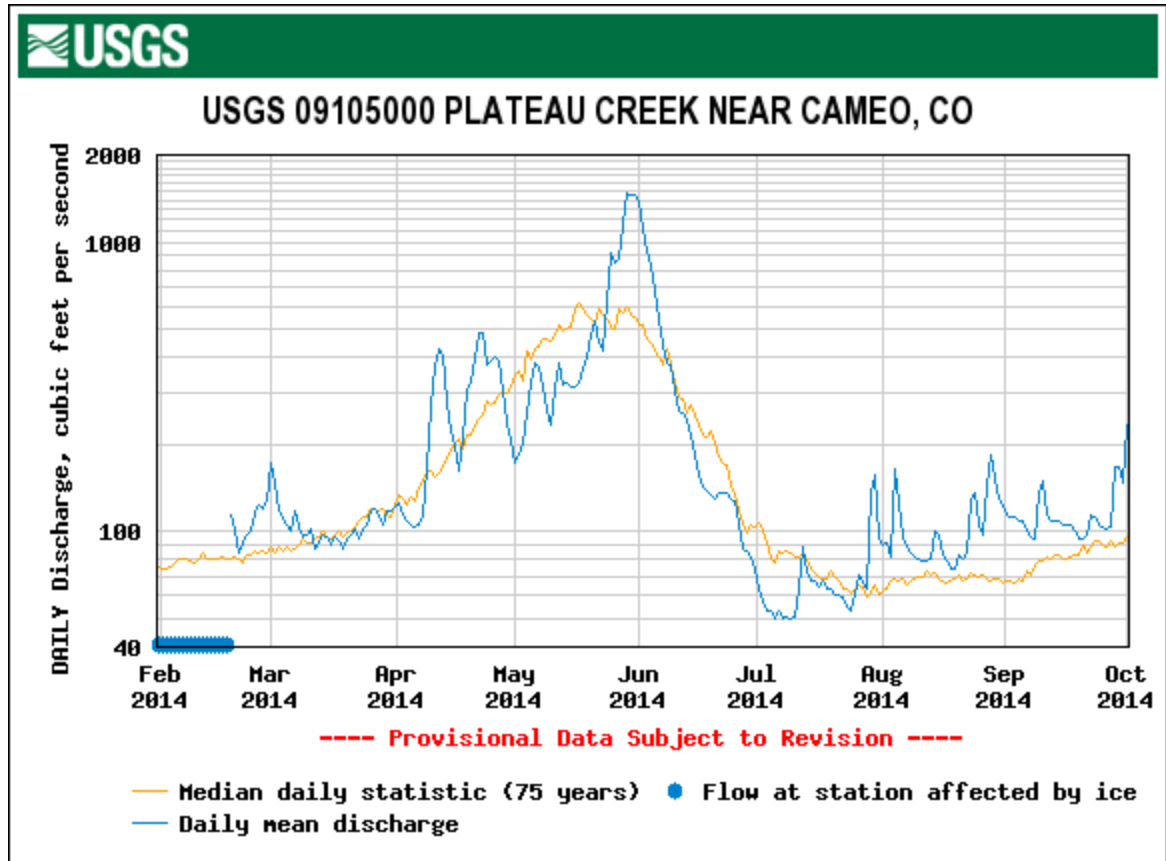

WY 2014: Avg March 1 SWE, Avg Spring, Avg Dust