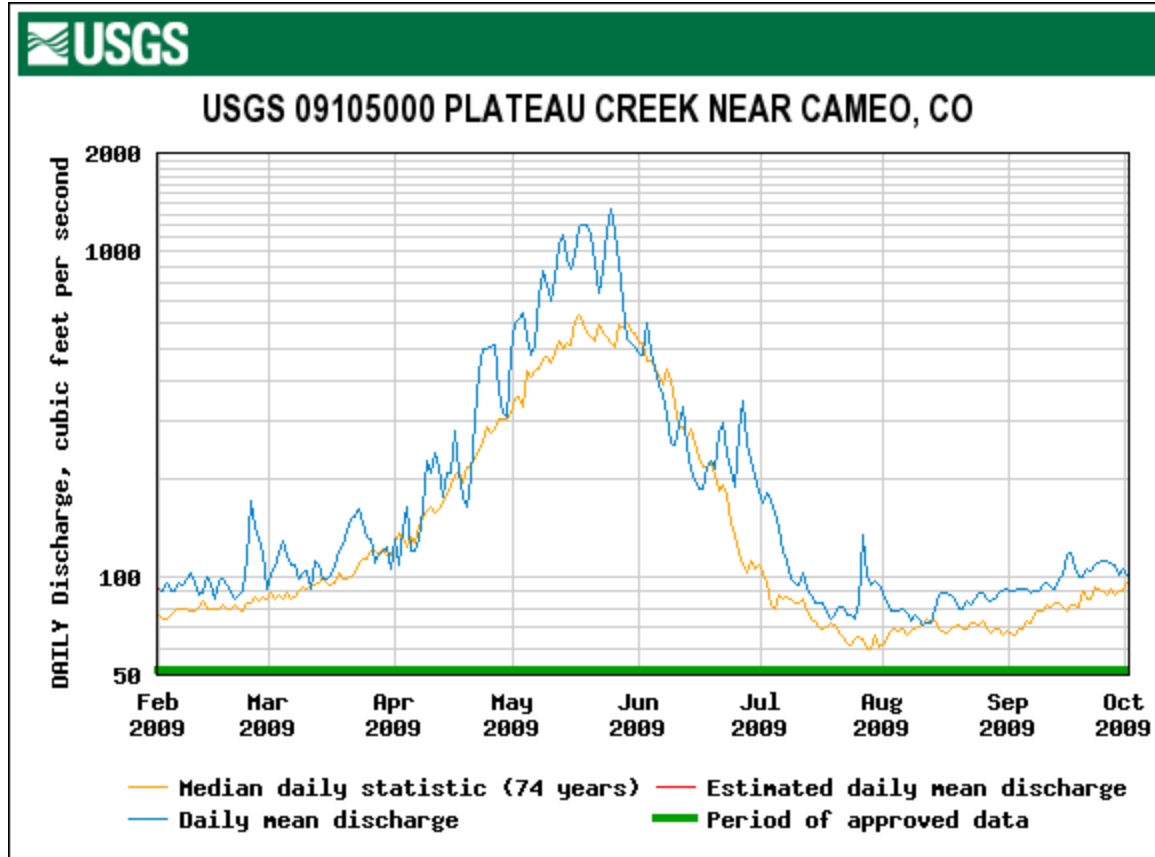

### USGS 09105000 PLATEAU CREEK NEAR CAMEO, CO

# WY 2006: Low March 1 SWE, Avg Spring, Max- Dust

WY 2007: Low March 1 SWE, Dry Spring, Min+ Dust

WY 2008: High March 1 SWE, Avg Spring, Avg Dust

WY 2009: Avg March 1 SWE, Avg Spring, Max Dust

# WY 2010: Avg March 1 SWE, Avg Spring, Max- Dust