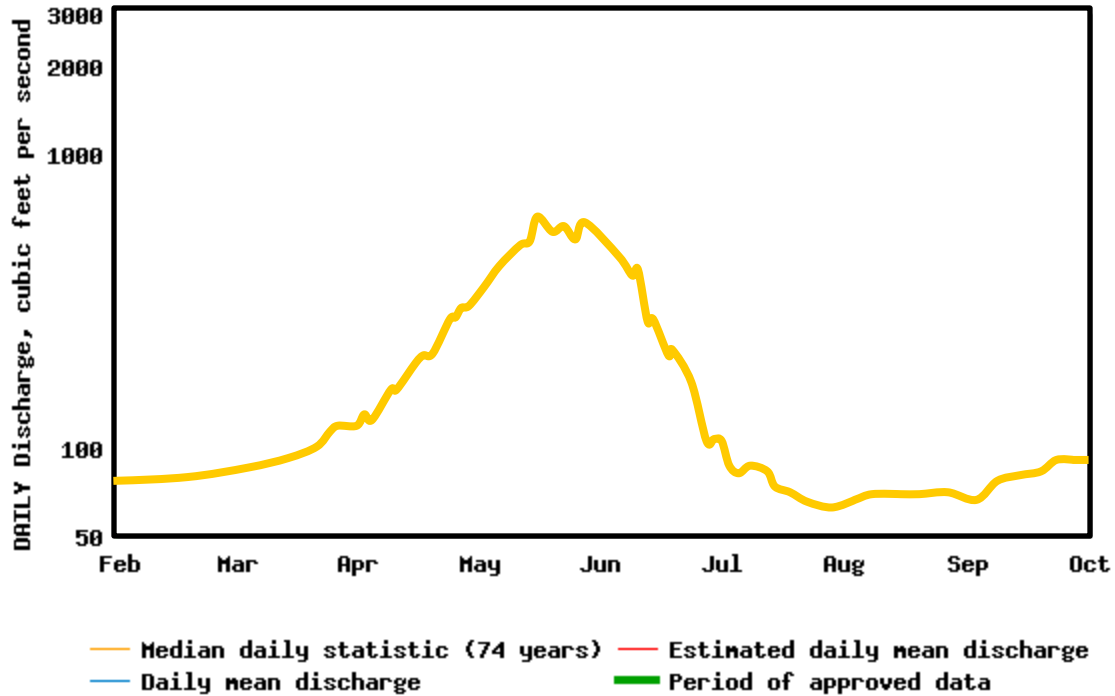

USGS 09105000 PLATEAU CREEK NEAR CAMEO, CO