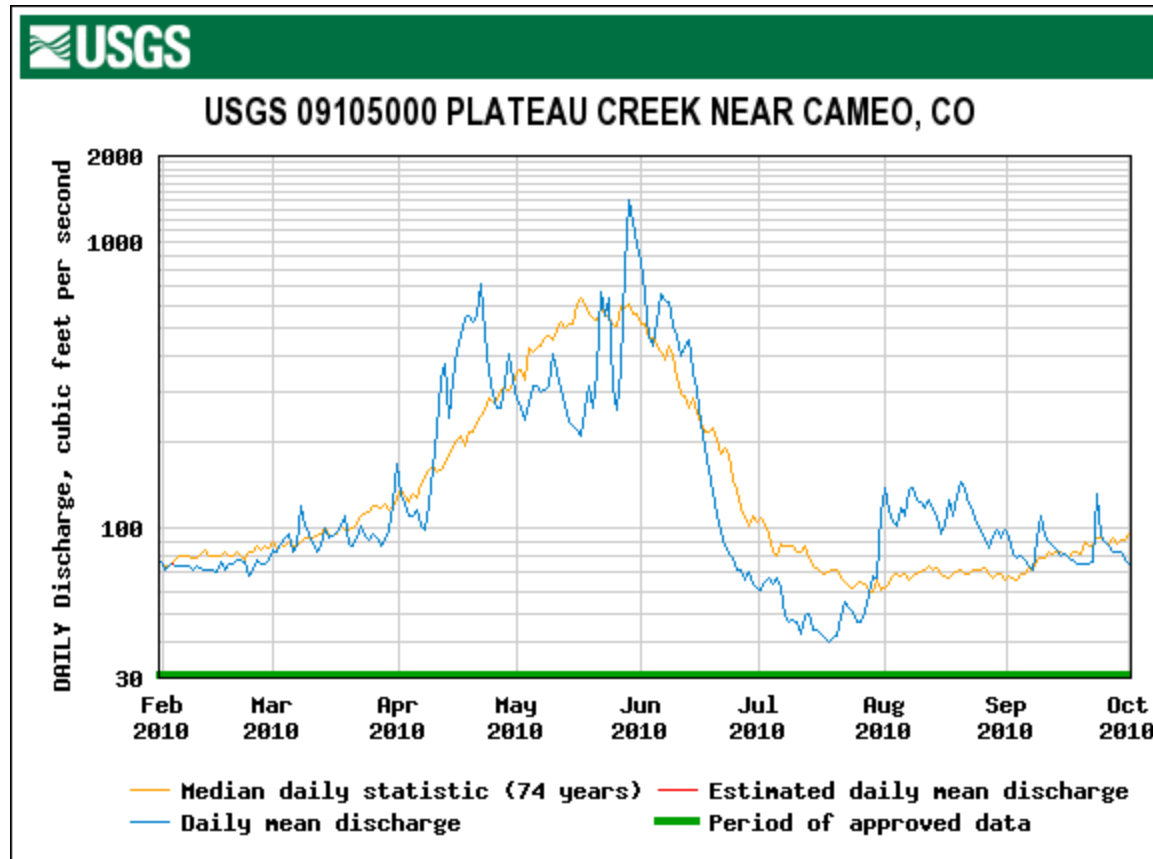

### USGS 09105000 PLATEAU CREEK NEAR CAMEO, CO

# WY 2006: Low March 1 SWE, Avg Spring, Max- Dust

WY 2007: Low March 1 SWE, Dry Spring, Min+ Dust

WY 2008: High March 1 SWE, Avg Spring, Avg Dust

WY 2009: Avg March 1 SWE, Avg Spring, Max Dust

# WY 2010: Avg March 1 SWE, Avg Spring, Max- Dust