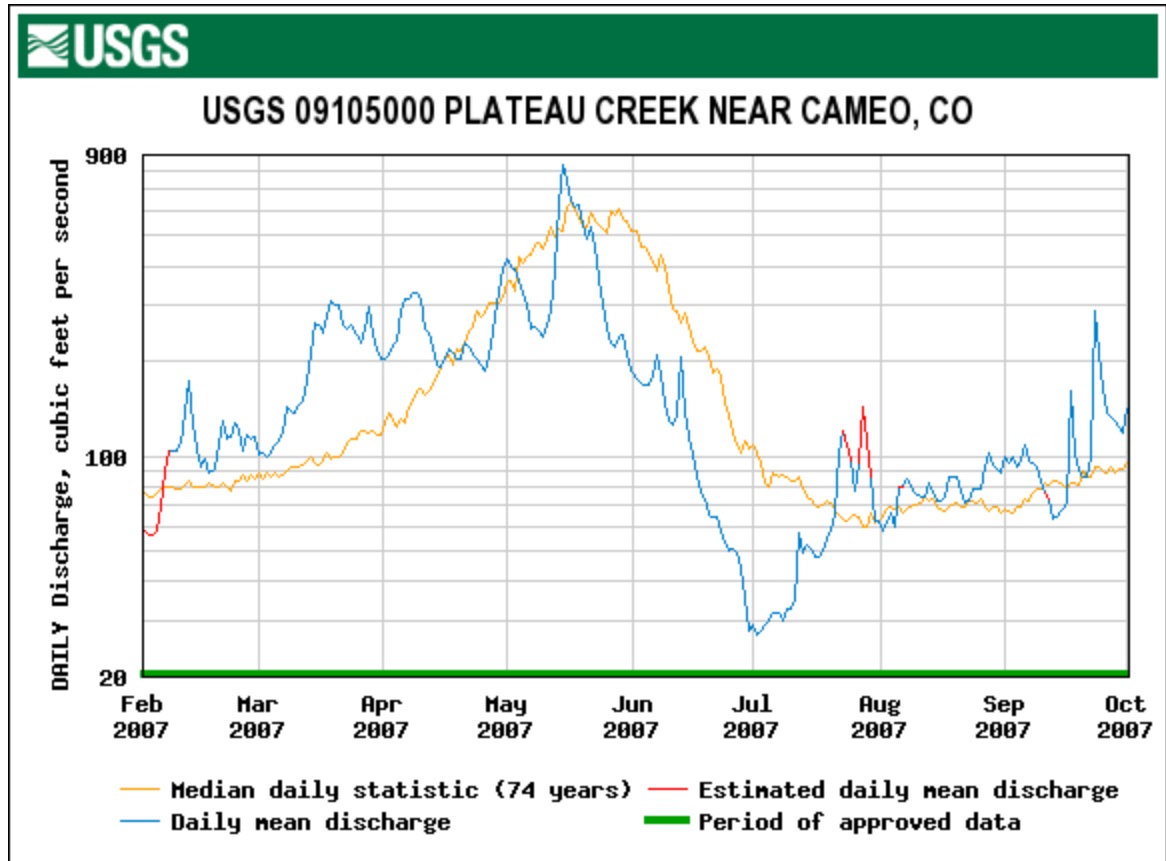

WY 2007: Low March 1 SWE, Dry Spring, Min+ Dust