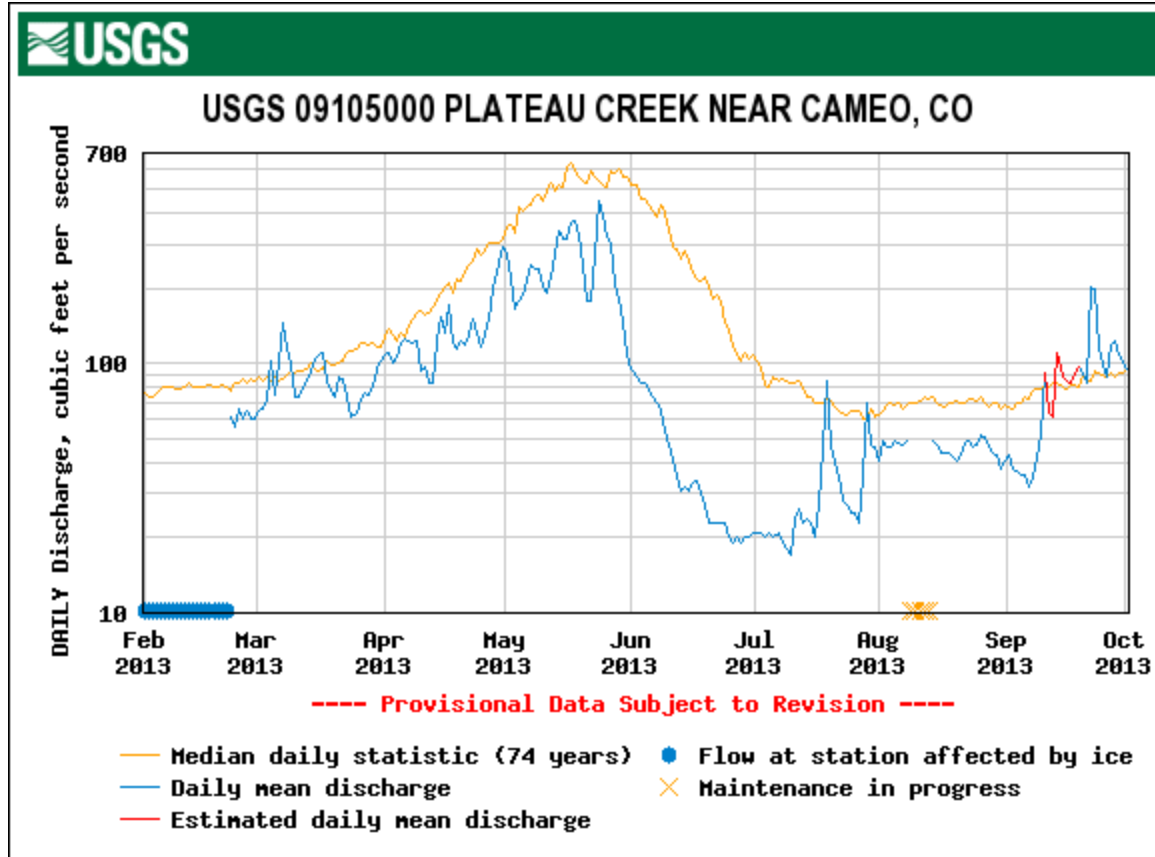

## WY 2011: High March 1 SWE, Wet Spring, Avg Dust

WY 2012: Low March 1 SWE, Dry Spring, Avg Dust

# WY 2013: Low March 1 SWE, Dry Spring, Max Dust

WY 2014: Avg March 1 SWE, Avg Spring, Avg Dust

WY 2015: Low March 1 SWE, Wet Spring, Min Dust

WY 2016: Avg March 1 SWE, Wet Spring, Avg Dust