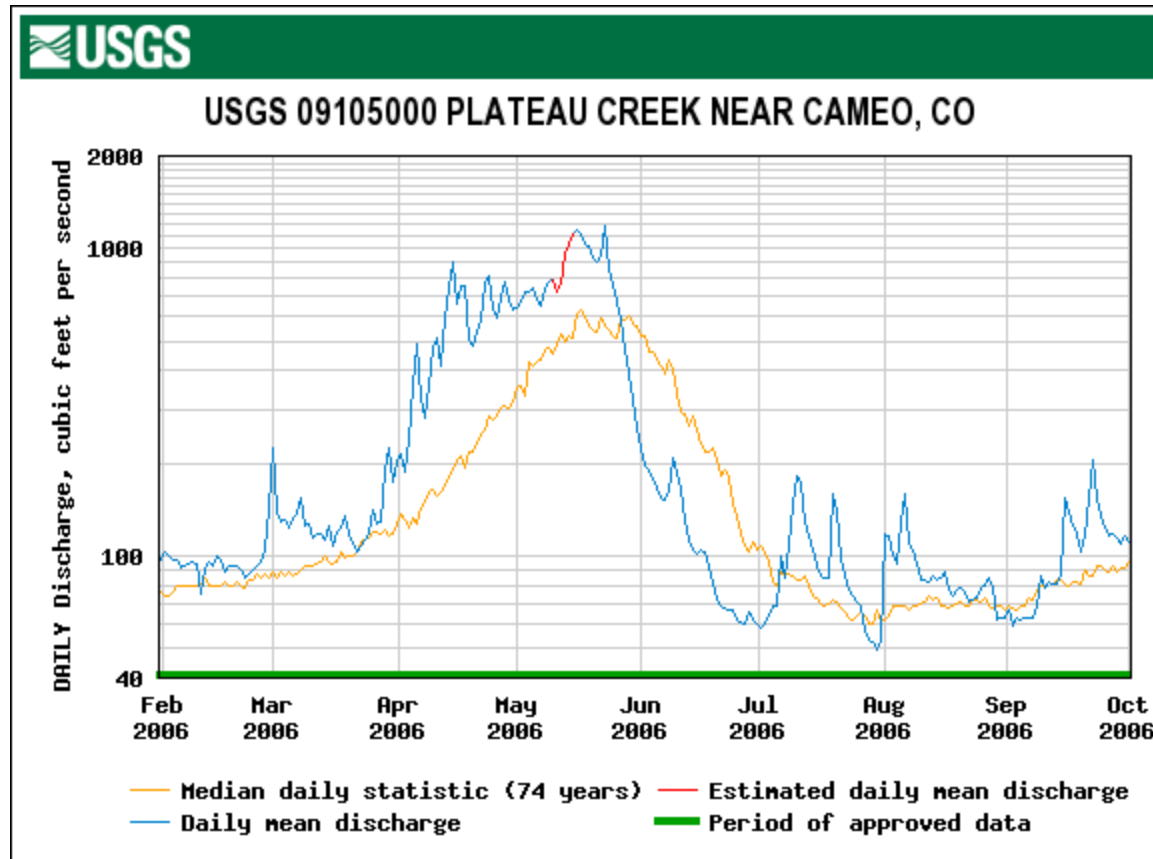

**Plateau Creek**  
Mesa Lakes Snotel

		Dry Spring	Avg Spring	Wet Spring
<b>LOW March 1 SWE</b>	<b>Min Dust</b>	2007		2015
	<b>Avg Dust</b>	2012		
	<b>Max Dust</b>	2013	2006	
<b>AVG March 1 SWE</b>	<b>Min Dust</b>			
	<b>Avg Dust</b>		2014	2016
	<b>Max Dust</b>		2009, 2010	
<b>HIGH March 1 SWE</b>	<b>Min Dust</b>			
	<b>Avg Dust</b>	2017	2008	2011
	<b>Max Dust</b>			

Dry Spring	Avg Spring	Wet Spring
2007	2006	2011
2012	2008	2015
2013	2009	2016
2017	2010	
	2014	

Low Swe	Avg Swe	High SWE
2006	2009	2008
2007	2010	2011
2012	2014	2017
2013	2016	
2015		

Min Dust	Avg Dust	Max Dust
	2006	
2007		
	2008	
		2009
	2010	
	2011	
	2012	
		2013
	2014	
2015		
	2016	
	2017	

### USGS 09105000 PLATEAU CREEK NEAR CAMEO, CO

# WY 2006: Low March 1 SWE, Avg Spring, Max- Dust

WY 2007: Low March 1 SWE, Dry Spring, Min+ Dust

WY 2008: High March 1 SWE, Avg Spring, Avg Dust

WY 2009: Avg March 1 SWE, Avg Spring, Max Dust