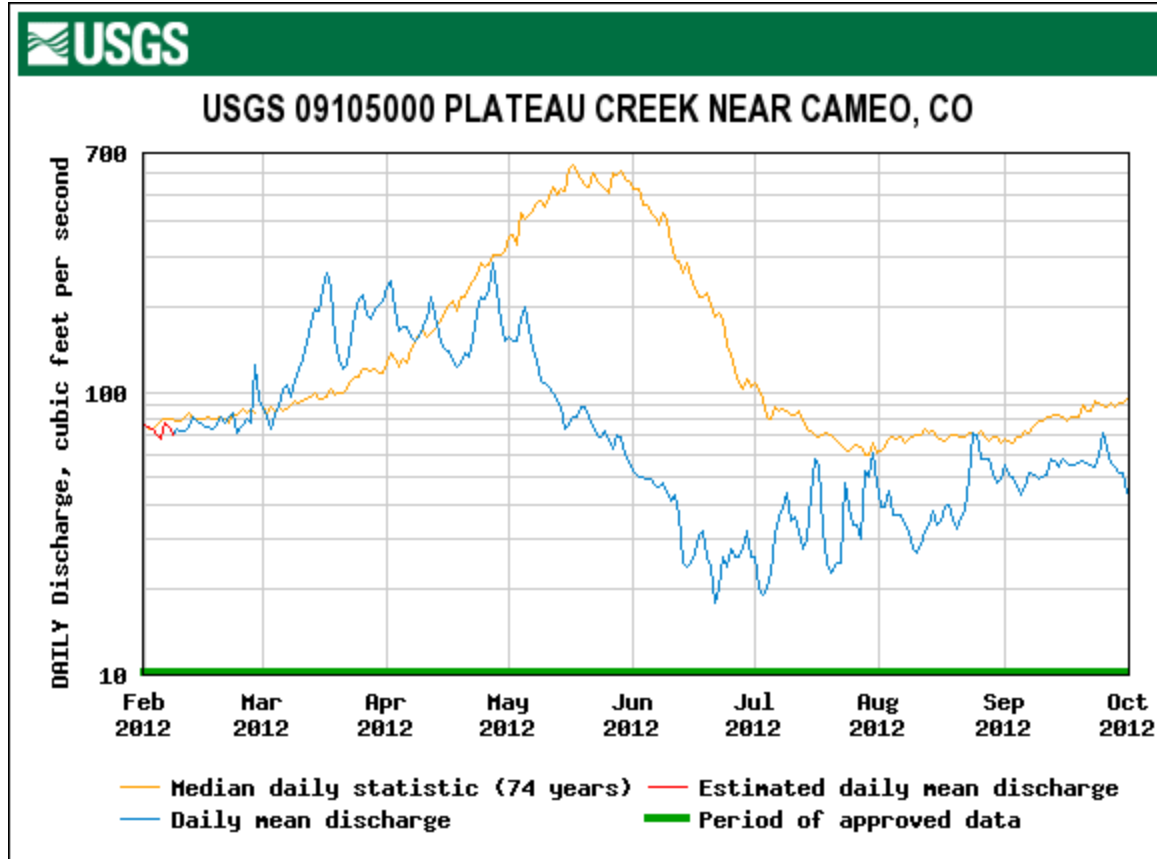

WY 2012: Low March 1 SWE, Dry Spring, Avg Dust