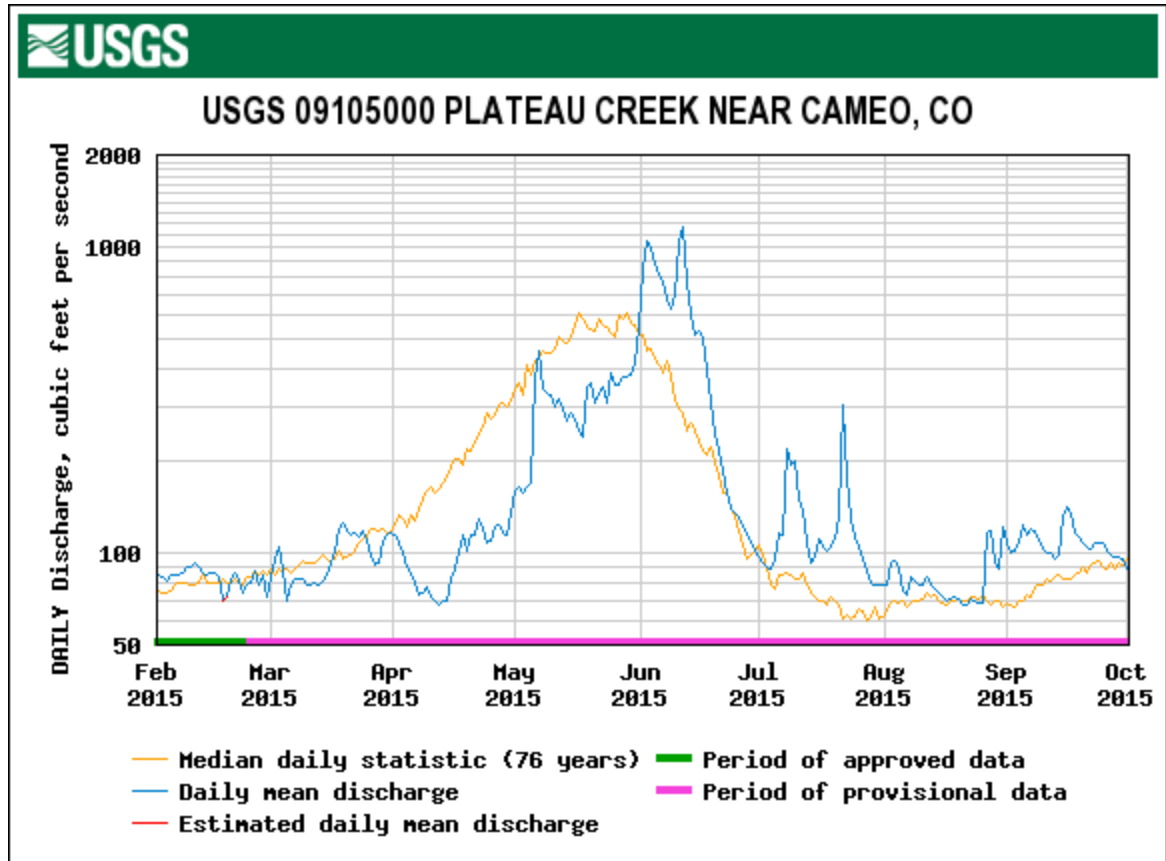

WY 2015: Low March 1 SWE, Wet Spring, Min Dust