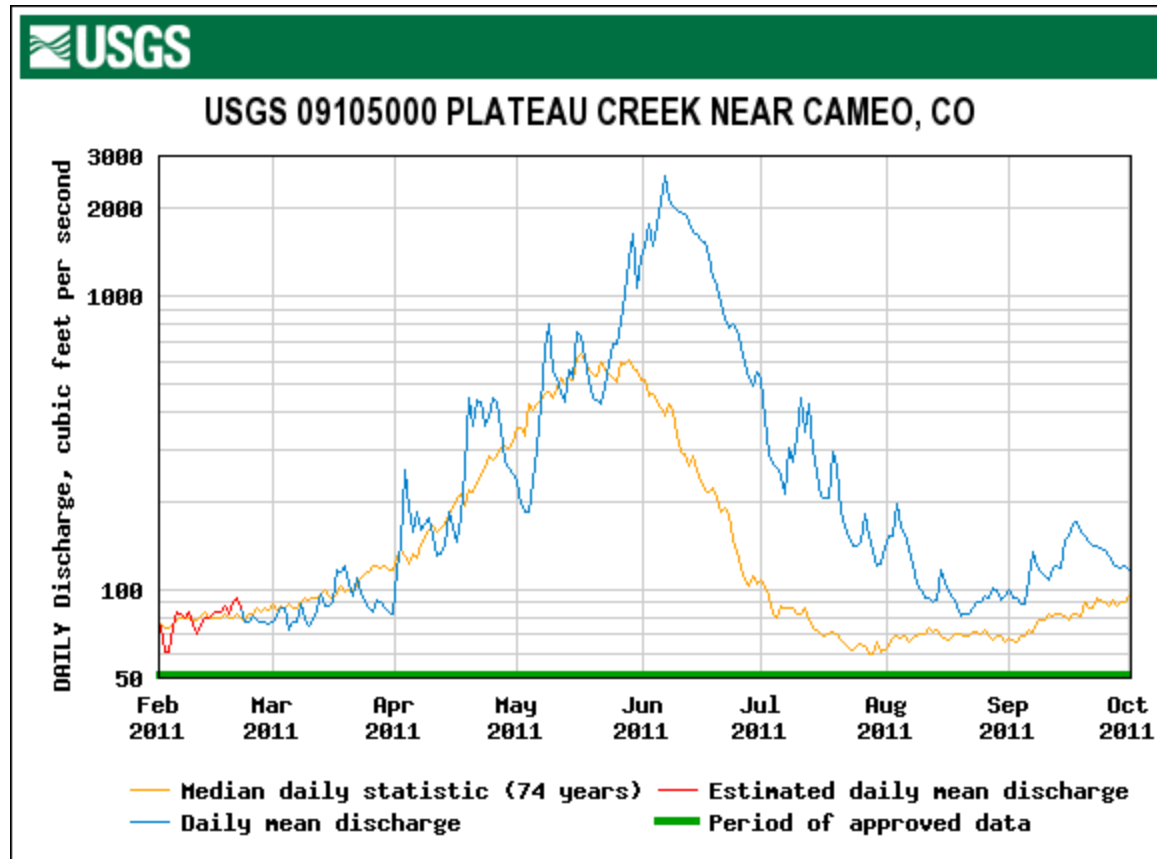

WY 2011: High March 1 SWE, Wet Spring, Avg Dust