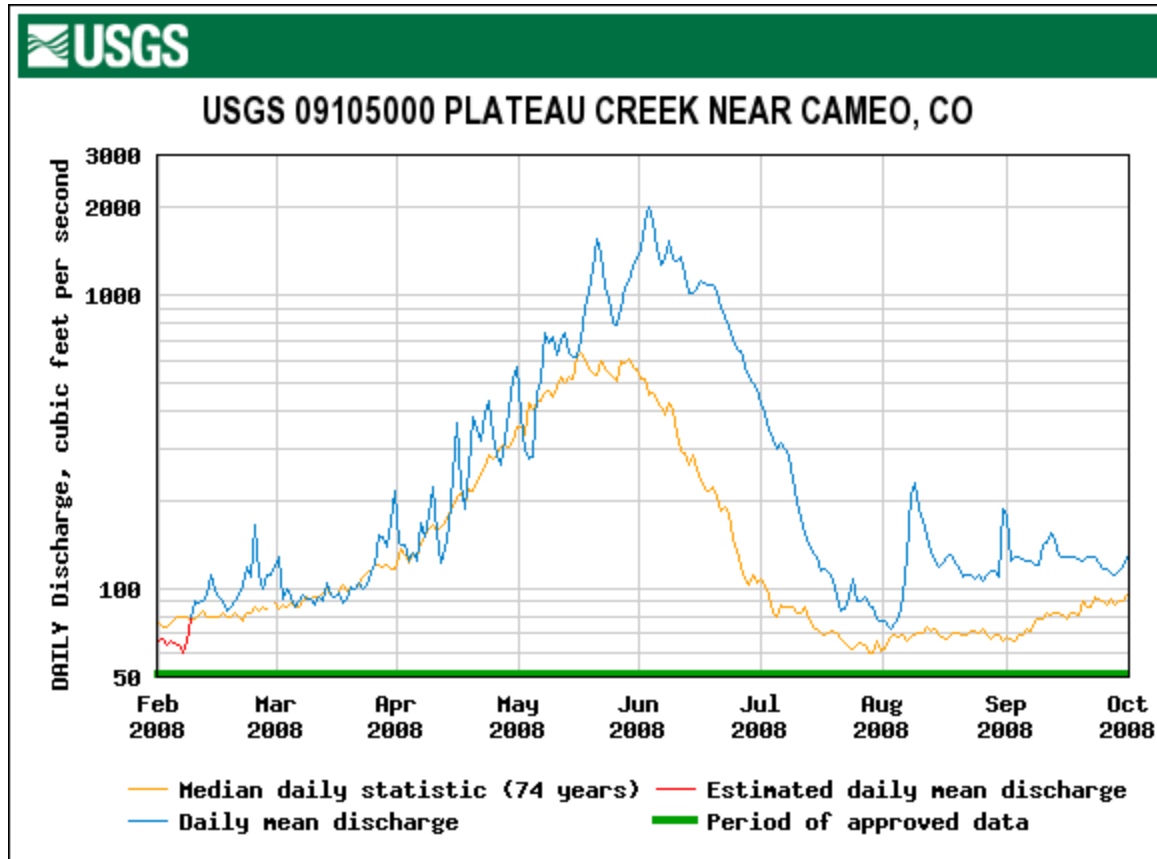

Dry Spring	Avg Spring	Wet Spring
2007	2006	2011
2012	2008	2015
2013	2009	2016
2017	2010	
	2014	

Low Swe	Avg Swe	High SWE
2006	2009	2008
2007	2010	2011
2012	2014	2017
2013	2016	
2015		

Min Dust	Avg Dust	Max Dust
	2006	
2007		
	2008	
		2009
	2010	
	2011	
	2012	
		2013
	2014	
2015		
	2016	
	2017	

### USGS 09105000 PLATEAU CREEK NEAR CAMEO, CO

# WY 2006: Low March 1 SWE, Avg Spring, Max- Dust

WY 2007: Low March 1 SWE, Dry Spring, Min+ Dust

WY 2008: High March 1 SWE, Avg Spring, Avg Dust

WY 2009: Avg March 1 SWE, Avg Spring, Max Dust